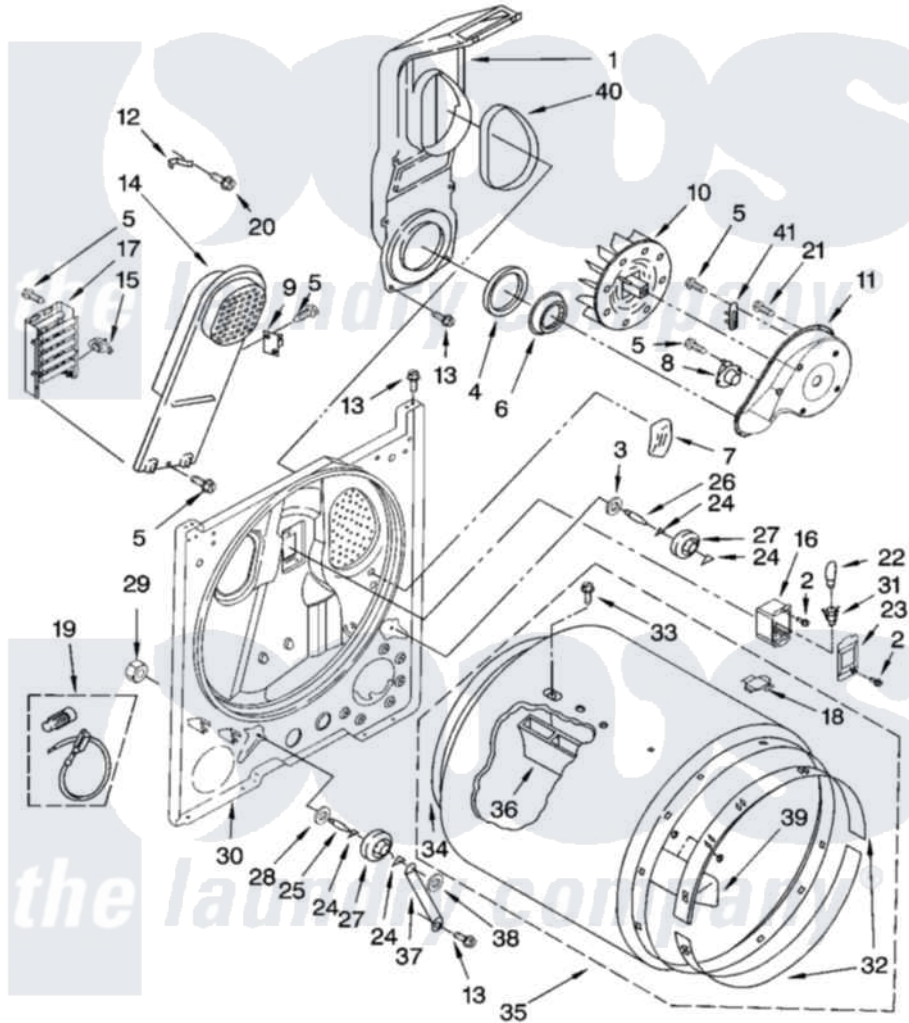

**Maytag MED5900TW0 03 - BULKHEAD PARTS, OPTIONAL PARTS (NOT INCLUDED)**

**BULKHEAD PARTS**

For Model: MED5900TW0  
(White)

W10117335

5

Maytag [Residential Maytag MED5900TW0 Dryer Parts](#) Parts Diagram 03 - BULKHEAD PARTS, OPTIONAL PARTS (NOT INCLUDED)

[Click on the part number to view part](#)

Item	Original Part Number	Replaced By	Status	Part Description
1	<a href="#">348368</a>			Lint Chute Assembly
2	487909	<a href="#">488729</a>		Screw
3	<a href="#">3388703</a>			Washer, Support
4	<a href="#">347139</a>			Seal, Lint Chute
5	<a href="#">90767</a>			Screw, 8A X 3/8 HeX Washer Head Tapping
6	<a href="#">696302</a>			Shield, Exhaust
7	3976479	<a href="#">279366</a>		Electrode
8	<a href="#">8577274</a>			Thermostat 295F
9	3977393	<a href="#">279816</a>		Cutoff-Tml
10	<a href="#">694089</a>			Wheel, Blower
11	<a href="#">8577231</a>			Housing, Blower
12	3398161			CLIP
13	343641	<a href="#">681414</a>		Screw, 10AB X 1/2
14	<a href="#">8541818</a>			Box, Heater