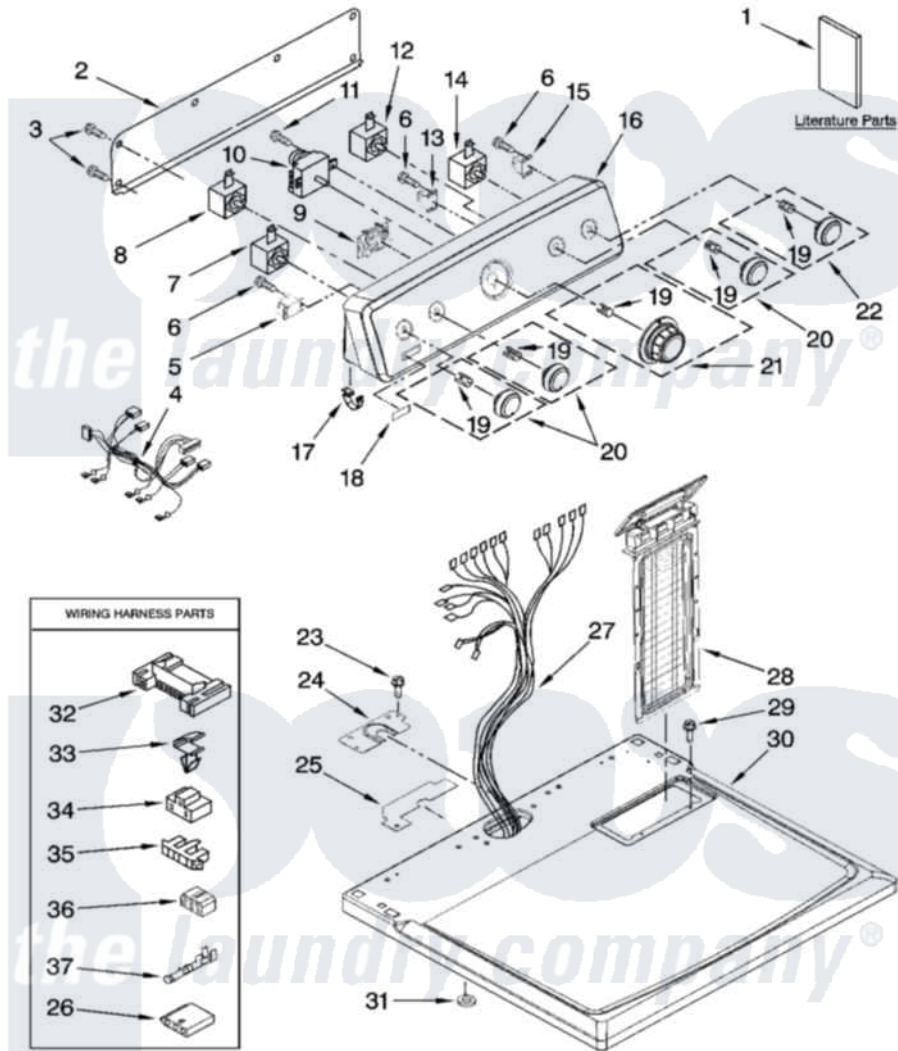

# Maytag MED5900TW1 01 - TOP AND CONSOLE PARTS

## TOP AND CONSOLE PARTS

For Model: MED5900TW1  
(White)

29" ELECTRIC DRYER

9-07 Litho in U.S.A. (LT)

FOR ORDERING INFORMATION REFER TO PARTS PRICE LIST

1

Part No. W10167216 Rev. A

[Maytag Residential Maytag MED5900TW1 Dryer Parts](#) Parts Diagram 01 - TOP AND CONSOLE PARTS

[Click on the part number to view part](#)

Item	Original Part Number	Replaced By	Status	Part Description
1	W10088770		Not Available	Guide, Use & Care
"	W10089172		Not Available	Dryer Cycle Sheet
"	W10112987		Not Available	Tech Sheet
2	<a href="#">W10112577</a>			Panel, Rear Console
3	<a href="#">693995</a>			Screw, Hex Head
4	<a href="#">W10108400</a>			Harness, Center Control
5	<a href="#">3405281</a>			Power Relay
6	<a href="#">3388228</a>			Screw, 8-18 X 1/32
7	<a href="#">3405151</a>			Switch, End Of Cycle
8	<a href="#">3405152</a>			Switch, Wrinkle Shield
9	<a href="#">W10116567</a>			Control Assembly
10	<a href="#">8299771</a>			Timer Assembly
11	8533971	<a href="#">90767</a>		Screw, 8A X 3/8 HeX Washer Head Tapping
12	<a href="#">8299970</a>			Switch, Temperature
13	<a href="#">8566493</a>			Power Relay
14	<a href="#">3977456</a>			Switch, Push-To-Start