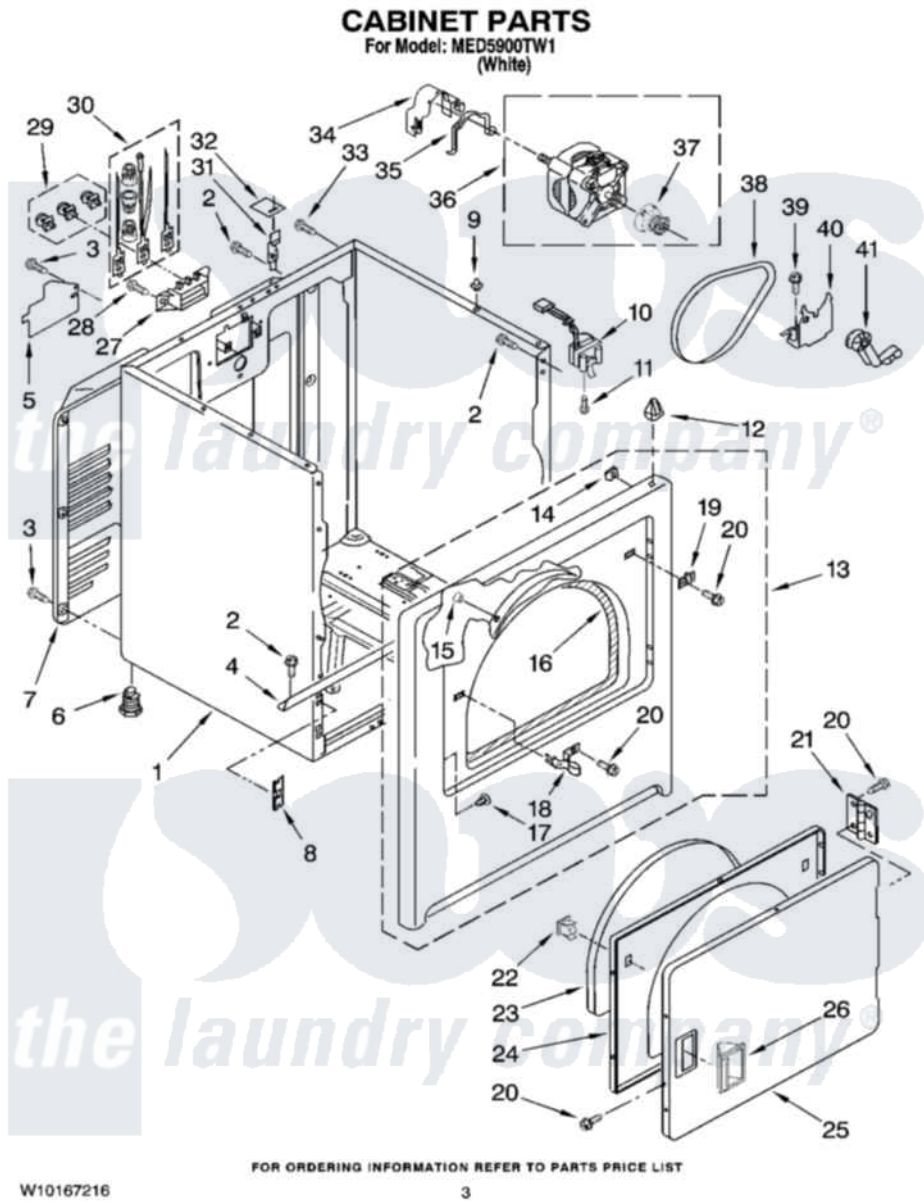

Maytag MED5900TW1 02 - CABINET PARTS

Maytag [Residential Maytag MED5900TW1 Dryer Parts](#) Parts Diagram 02 - CABINET PARTS
Click on the part number to view part

Item	Original Part Number	Replaced By	Status	Part Description
1	8530603	8533643		Cabinet
2	343641	681414		Screw, 10AB X 1/2
3	693995			Screw, Hex Head
4	8541400			Bracket, Cabinet
5	3396795			Cover, Terminal Block
6	3392100	49621		Feet-Leveling
"	279810			Foot-Optional
7	3396805	280043		Panel-Rear
8	3394083			Clip, Front Panel
9	98669			Lock, Front Top
10	3406107			Door Switch Assembly
11	697773	3395530		Screw
12	18776			Lock, Front Top
13	3403444	279852		Panel
14	98234			Clip, U-Bend
15	685203	279220		Clip

16	3406129		Seal And Bearing Assembly
17	3404413		Plug, Hinge Hole
18	3403431		Strike, Panel
19	3403630		Plug, Strike Hole
20	342055	488627	Screw
21	3405514	W10362431	Hinge And Pin Assembly
22	3389441		Door Catch Assembly
23	3405246		Seal, Door Push-To-Start
24	3402341		Door, Inner
25	3402335		Door, Front
26	8565970		Handle, Door
27	3397659		Block, Terminal
28	3393008	308685	Side Trim)
29	279393		Terminal Block Screw Kit
30	279318		Terminal Tinned And Brass Panel
31	8066217		Hinge, Top
32	18849		Pad, Top Hinge
33	697776	4331106	Screw, No.10-32 X 7/16
34	3404162		Clamp, Motor
35	660658		Clamp, Motor Mounting 343481 685441
36	8066206	279827	Motor-Drve
37	8066184		Pulley, Motor
38	W10131364	341241	Belt
39	3400500		Bolt, 3405245 5/16-18 X 3/4
40	348780		Base, Motor
41	691366		Idler And Pulley Assembly