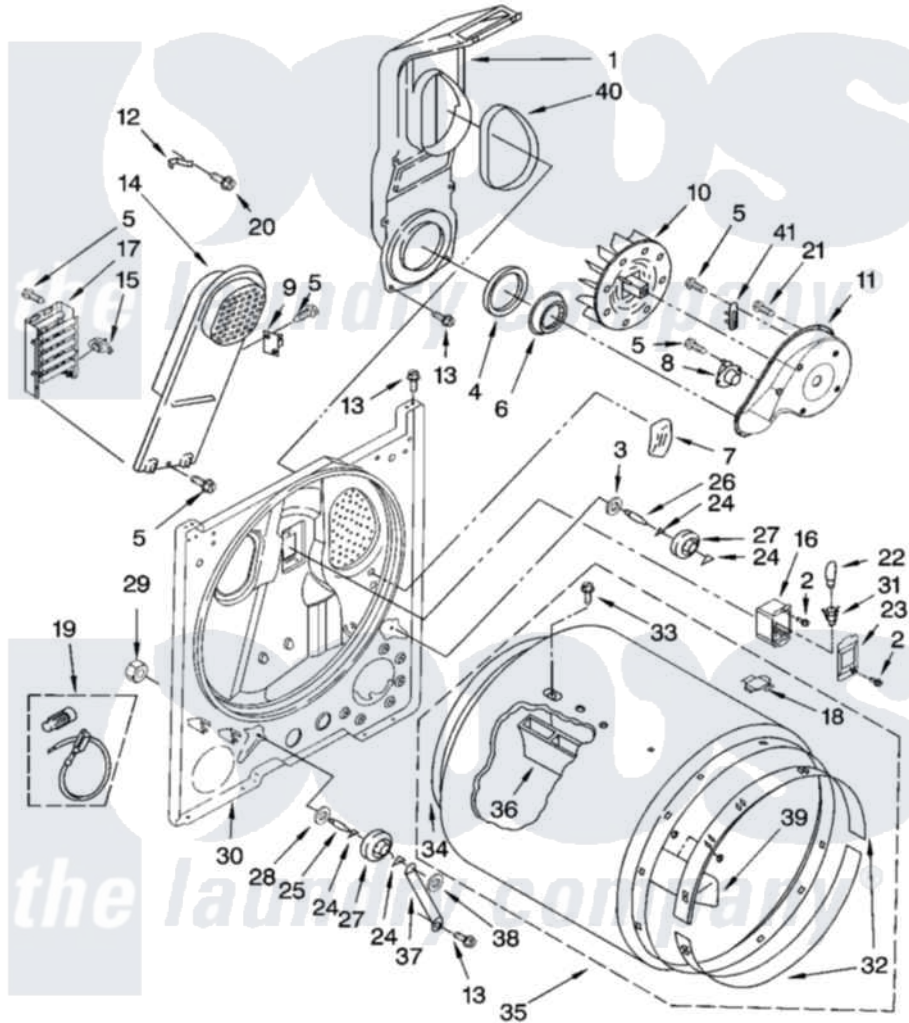

Maytag MED5900TW1 03 - BULKHEAD PARTS, OPTIONAL PARTS (NOT INCLUDED)

BULKHEAD PARTS
For Model: MED5900TW1
(White)

W10167216

5

Maytag [Residential Maytag MED5900TW1 Dryer Parts](#) Parts Diagram 03 - BULKHEAD PARTS, OPTIONAL PARTS (NOT INCLUDED)

[Click on the part number to view part](#)

Item	Original Part Number	Replaced By	Status	Part Description
1	348368			Lint Chute Assembly
2	487909	488729		Screw
3	3388703			Washer, Support
4	347139			Seal, Lint Chute
5	90767			Screw, 8A X 3/8 HeX Washer Head Tapping
6	696302			Shield, Exhaust
7	3976479	279366		Electrode
8	8577274			Thermostat 295F
9	3977393	279816		Cutoff-Tml
10	694089			Wheel, Blower
11	8577231			Housing, Blower
12	3398161			CLIP
13	343641	681414		Screw, 10AB X 1/2
14	8541818			Box, Heater

15	3404153		Thermostat, 180F
16	3977373		Bracket, Drum Light
17	3401338		Element, Heater
18	8066086		Plug, Drum Hole
19	279457		Wire Kit, Terminal
20	489463		Screw, 8-18 X 1/16
21	3390647	488729	Screw
22	3406126		Bulb
23	3402841	8532165	Lens, Drum Light
24	690997		Washer, Thrust
25	3399506	W10359270	Shaft, Drum Roller Threads
26	3399507	W10359269	Shaft, Drum Roller Threads
27	3397590	349241T	Support
28	348197		Washer, Support
29	3359452		Nut, Lock
30	3403413		Bulkhead
31	W10136369		Socket, Drum Light Assembly
32	692526	279441	BeaRng-Rng
33	W10109200		Screw, Baffle Mounting
34	3406130	279857	Seal
35	695587		Drum Assembly
36	692490		Baffle, Drum
37	3976434		Bracket, Support Shaft
38	90296		Nut, Push On
39	3403636		Baffle, Drum
40	339956		Seal, Air Duct To Bulkhead
41	3390719		Thermal-Fuse
NI			Not Available
"	279948	4392065	Kit, Dryer Repair
"	3406839		Dry Rack Assembly
"	8522199		Accessory Parts
"	72017		Paint, Touch-Up
"	350930		Paint, Pressurized Spray B
"	350938		Paint, Pressurized Spray B
"	799344		Paint, Touch-Up)