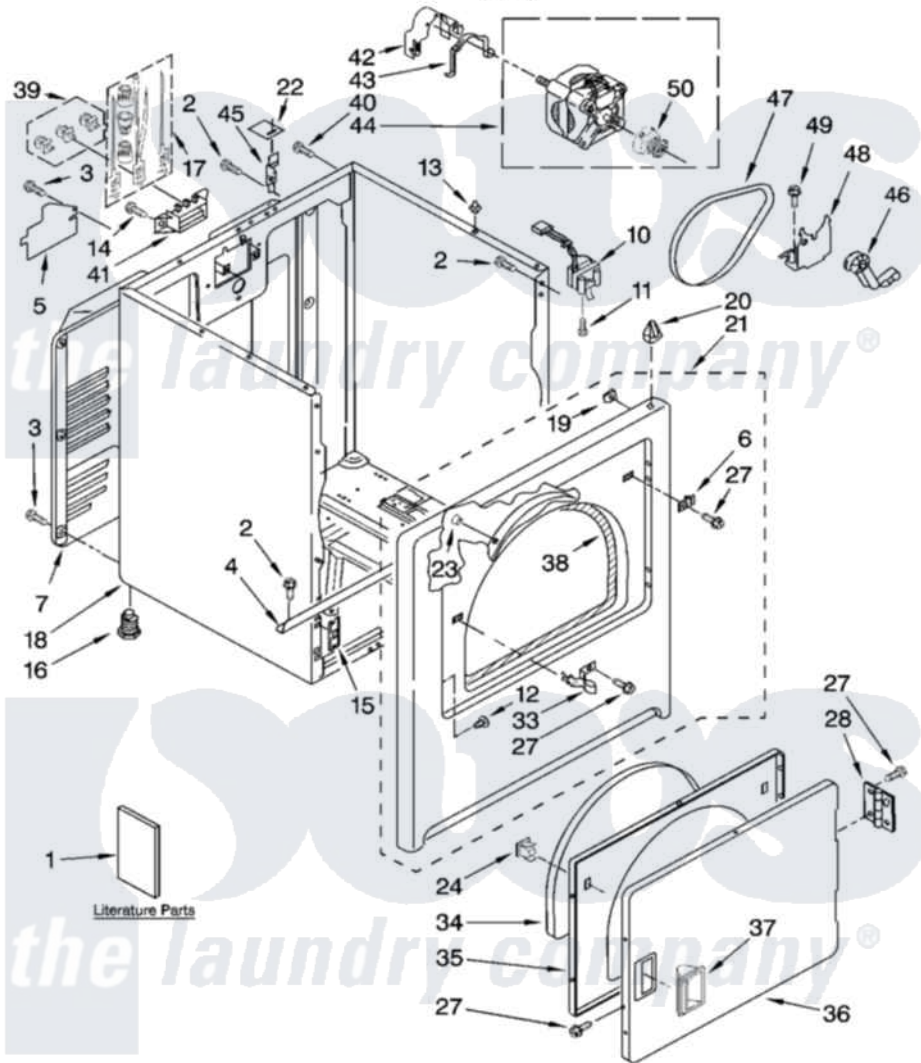

Maytag MED5920TW0 01 - CABINET PARTS

CABINET PARTS

For Model: MED5920TW0
(White)

29" ELECTRIC DRYER

IMPORTANT: All Part Numbers Listed Are Whirlpool Numbers. Source Parts Through Whirlpool.

1-07 Litho in U.S.A.(kdr)

1

Part No. W10119721 Rev. A

Maytag [Residential Maytag MED5920TW0 Dryer Parts](#) Parts Diagram 01 - CABINET PARTS

[Click on the part number to view part](#)

Item	Original Part Number	Replaced By	Status	Part Description
1	W10088770		Not Available	Guide, Use & Care
"	W10089172		Not Available	Dryer Cycle Sheet
"	W10042920		Not Available	Sheet, Feature Resource Saver
"	W10114943		Not Available	Tech Sheet
2	343641	681414		Screw, 10AB X 1/2
3	693995			Screw, Hex Head
4	8541400			Bracket, Cabinet
5	3396795			Cover, Terminal Block
6	3403630			Plug, Strike Hole
7	3396805	280043		Panel-Rear
10	3406107			Door Switch Assembly
11	697773	3395530		Screw
12	3404413			Plug, Hinge Hole
13	98669			Lock, Front Top
14	3393008	308685		Side Trim)
15	3394083			Clip, Front Panel

16	3392100	49621	Feet-Leveling
"	279810		Foot-Optional
17	279318		Terminal Tinned And Brass Panel
18	8530603	8533643	Cabinet
19	98234		Clip, U-Bend
20	18776		Lock, Front Top
21	3403444	279852	Panel
22	18849		Pad, Top Hinge
23	685203	279220	Clip
24	3389441		Door Catch Assembly
27	342055	488627	Screw
28	3405514	W10362431	Hinge And Pin Assembly
33	3403431		Strike, Panel
34	3405246		Seal, Door Push-To-Start
35	3402341		Door, Inner
36	3402335		Door, Front
37	8565970		Handle, Door
38	3406129		Seal And Bearing Assembly
39	279393		Terminal Block Screw Kit
40	697776	4331106	Screw, No.10-32 X 7/16
41	3397659		Block, Terminal
42	3404162		Clamp, Motor
43	660658		Clamp, Motor Mounting 343481 685441
44	8066206	279827	Motor-Drive
45	8066217		Hinge, Top
46	691366		Idler And Pulley Assembly
47	8066065	341241	Belt
48	348780		Base, Motor
49	3400500		Bolt, 3405245 5/16-18 X 3/4
50	8066184		Pulley, Motor