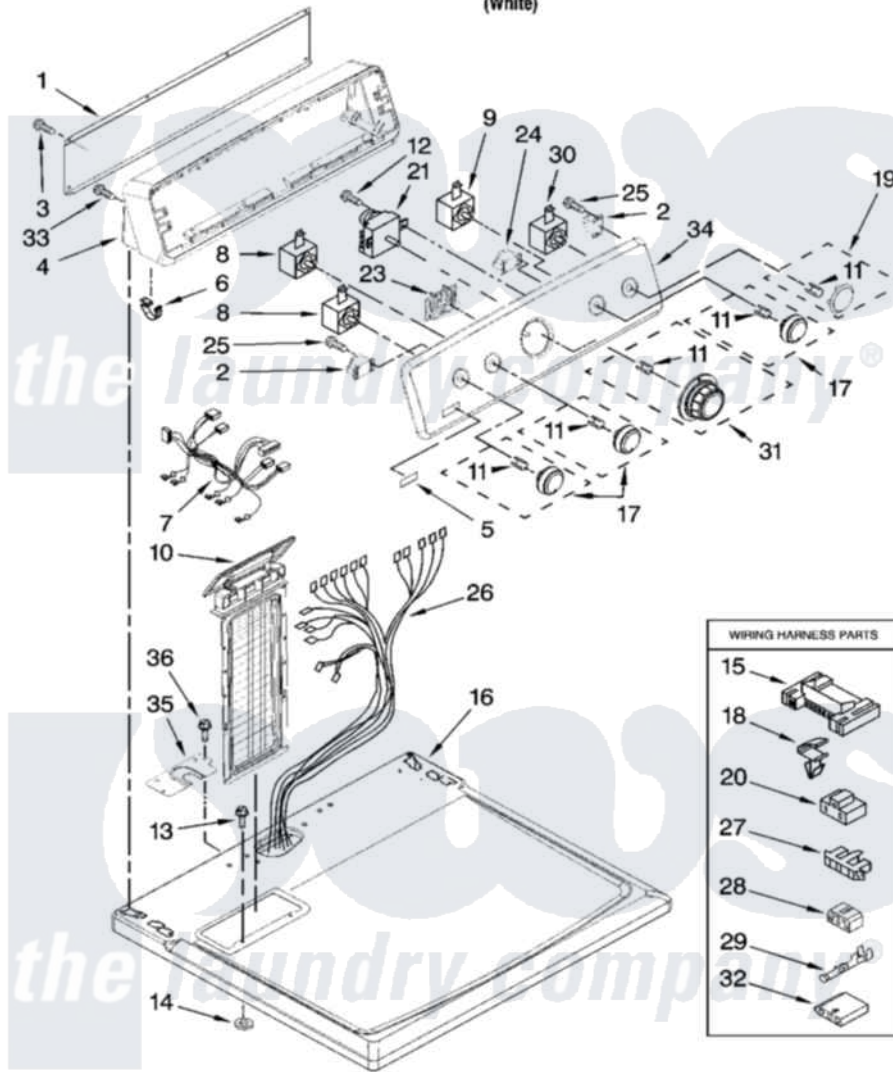

Maytag MED5920TW0 02 - TOP AND CONSOLE PARTS

TOP AND CONSOLE PARTS

For Model: MED5920TW0
(White)

IMPORTANT: All Part Numbers Listed Are Whirlpool Numbers. Source Parts Through Whirlpool.

W10119721

3

Maytag Residential Maytag MED5920TW0 Dryer Parts Parts Diagram 02 - TOP AND CONSOLE PARTS

Click on the part number to view part

Item	Original Part Number	Replaced By	Status	Part Description
1	W10112576			Panel, Rear Console
2	3405281			Power Relay
3	693995			Screw, Hex Head
4	8579716		Not Available	Shell, Console (Includes Item: 36)
5	W10112569	W10203949		Medallion
6	8312709			Clip-Console
7	W10113078			Harness, Center Control
8	3405152			Switch, Wrinkle Shield
9	8299970			Switch, Temperature
10	8565972			Screen, Lint
11	8536939			Clip, Knob
12	8533971	90767		Screw, 8A X 3/8 HeX Washer Head Tapping
13	688983	487240		Screw, For Mtg. Service Capacitor
14	237446	487596		Washer

15	3395683		Receptacle, Multi-Terminal
16	8579698	W10112599	Top
17	W10112572	W10110035	Knob
18	3394427		Clip-Harness
19	W10112574	W10110037	Knob
20	3401144		Connector
21	8299771		Timer Assembly
23	W10111812	W10116567	Control Assembly
24	8566493		Power Relay
25	3388228		Screw, 8-18 X 1/32
26	W10108380		Harness, Wiring
27	3397269		Connector, Timer
28	3347243		Block, Disconnect
29	94614		Terminal
30	W10156101		Switch, Push-To-Start
31	W10112573	W10110036	Knob
32	3936144		Do-It-Yourself Repair Manuals
33	359625	487240	Screw, For Mtg. Service Capacitor
34	W10086719	Not Available	Panel, Control (White (Includes Illus: 5.))
35	8565981		Bracket, Harness
36	337686	Not Available	SCREW, 8-18 X .500