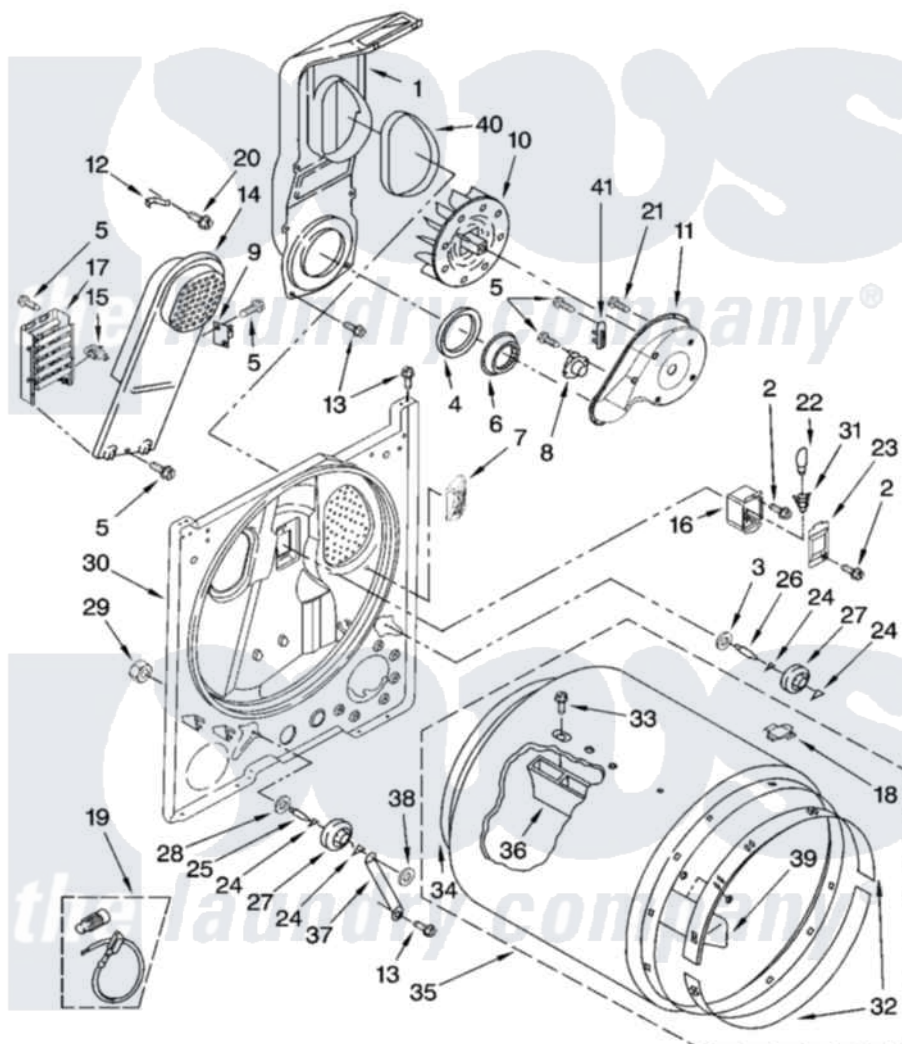

Maytag MED5920TW0 03 - BULKHEAD PARTS, OPTIONAL PARTS (NOT INCLUDED)

**BULKHEAD PARTS**

For Model: MED5920TW0  
(White)

IMPORTANT: All Part Numbers Listed Are Whirlpool Numbers. Source Parts Through Whirlpool.

W10119721

5

Maytag Residential Maytag MED5920TW0 Dryer Parts Parts Diagram 03 - BULKHEAD PARTS, OPTIONAL PARTS (NOT INCLUDED)

Click on the part number to view part

Item	Original Part Number	Replaced By	Status	Part Description
1	<a href="#">348368</a>			Lint Chute Assembly
2	487909	<a href="#">488729</a>		Screw
3	<a href="#">3388703</a>			Washer, Support
4	<a href="#">347139</a>			Seal, Lint Chute
5	<a href="#">90767</a>			Screw, 8A X 3/8 HeX Washer Head Tapping
6	<a href="#">696302</a>			Shield, Exhaust
7	3976479	<a href="#">279366</a>		Electrode
8	<a href="#">857274</a>			Thermostat 295F
9	3977393	<a href="#">279816</a>		Cutoff-Tml
10	<a href="#">694089</a>			Wheel, Blower
11	<a href="#">857231</a>			Housing, Blower
12	3398161			CLIP
13	343641	<a href="#">681414</a>		Screw, 10AB X 1/2
14	<a href="#">8541818</a>			Box, Heater