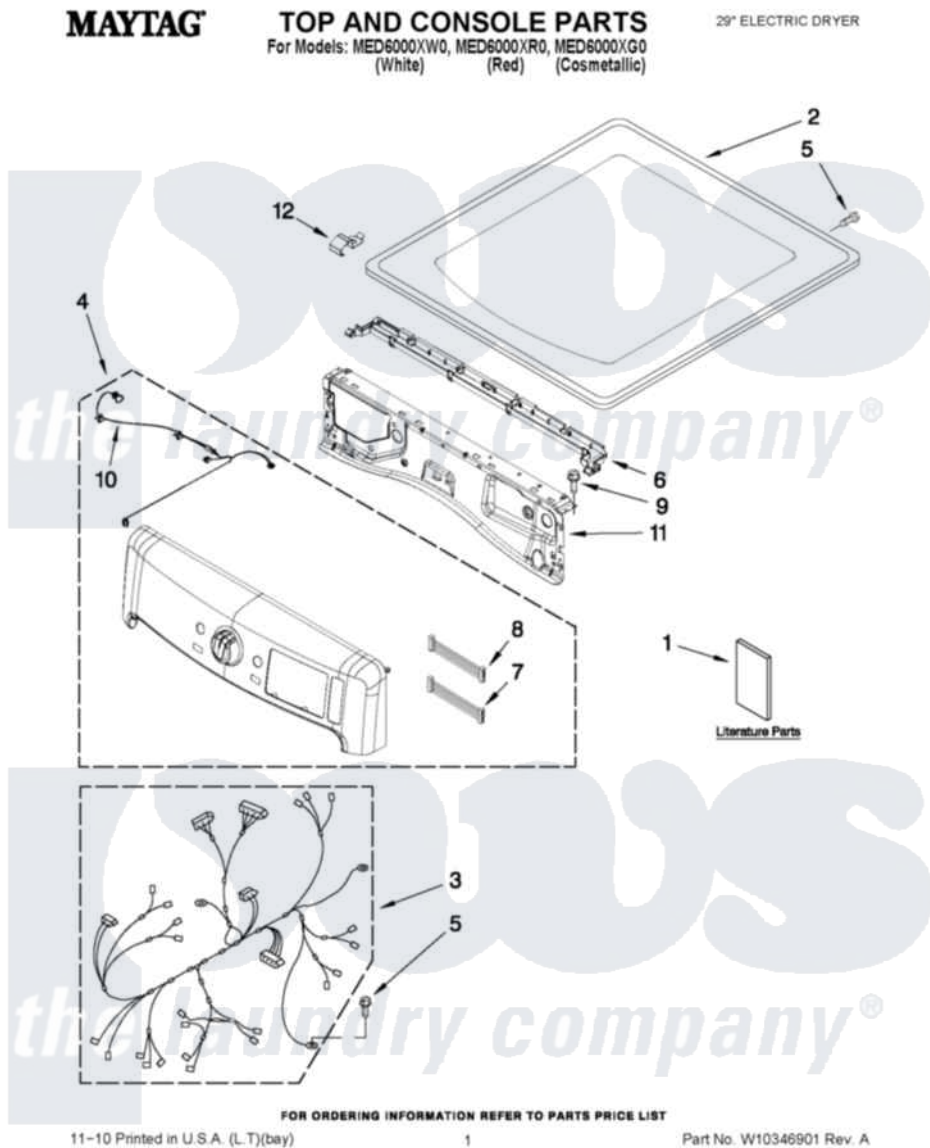

# Maytag MED6000XG0 01 - TOP AND CONSOLE PARTS

Maytag Residential Maytag MED6000XG0 Dryer Parts Parts Diagram 01 - TOP AND CONSOLE PARTS  
 Click on the part number to view part

Item	Original Part Number	Replaced By	Status	Part Description
1	W10312954		Not Available	USE & CARE GUIDE
"	W10316958		Not Available	TECH SHEET
"	W10057363		Not Available	USE & CARE GUIDE (ENGLISH)
2	<a href="#">W10208383</a>			Top
"	<a href="#">W10337792</a>			Top
"	<a href="#">W10301057</a>			Top
3	<a href="#">W10295037</a>			Harness, Main
4	W10350674	<a href="#">W10464555</a>		Panel, Console
"	W10350675	<a href="#">W10464556</a>		Panel, Console
"	W10350676	<a href="#">W10388470</a>		Console
5	<a href="#">693995</a>			Screw, Hex Head
6	<a href="#">W10317570</a>			Water Channel
7	<a href="#">W10309986</a>			Cable, Jumper
8	<a href="#">W10309987</a>			Cable, Jumper
9	3390647	<a href="#">488729</a>		Screw
10	W10340500	<a href="#">W10267833</a>		Cable, Led User-Interface