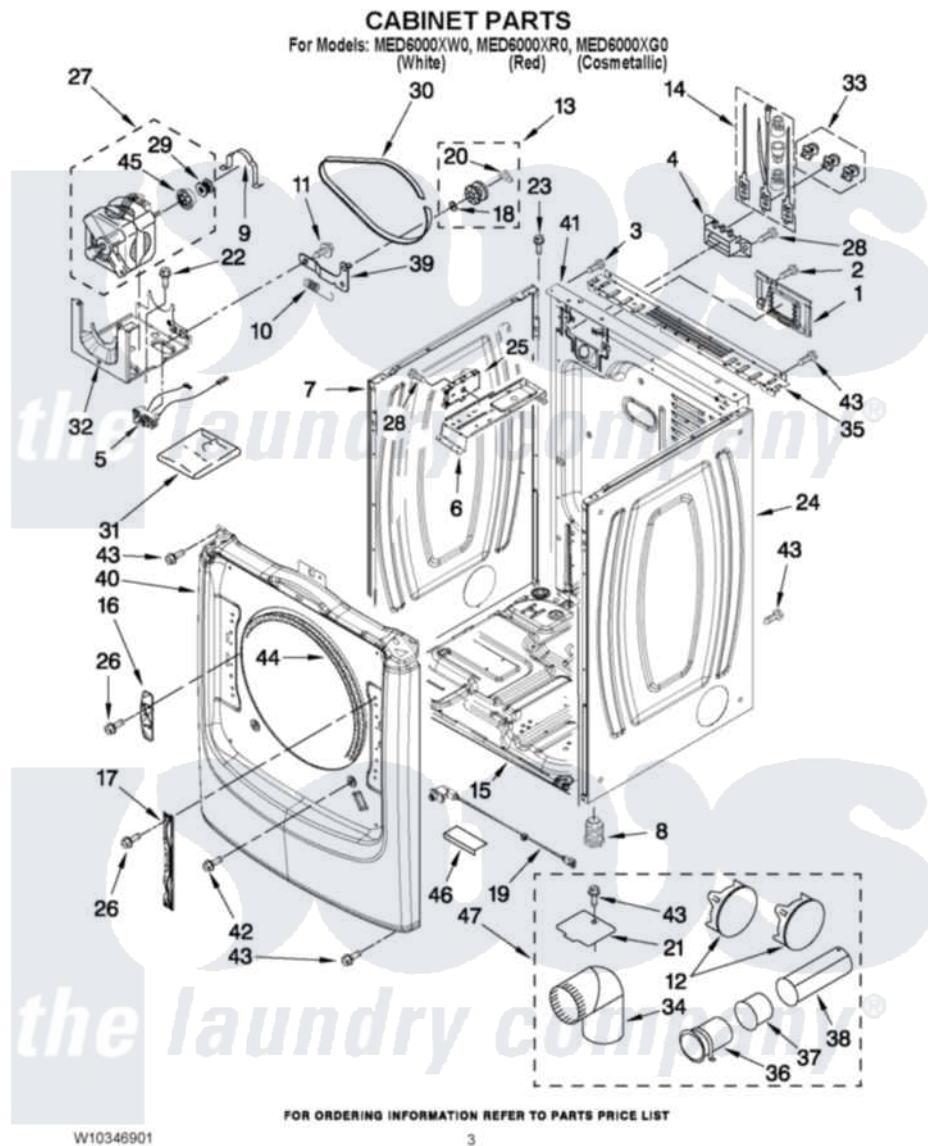

# Maytag MED6000XG0 02 - CABINET PARTS

Maytag Residential Maytag MED6000XG0 Dryer Parts Parts Diagram 02 - CABINET PARTS  
Click on the part number to view part

Item	Original Part Number	Replaced By	Status	Part Description
1	<a href="#">W10316167</a>			Cover,
2	3390814	<a href="#">90767</a>		Screw, 8A X 3/8 HeX Washer Head Tapping
3	8533974	<a href="#">4331106</a>		Screw, No.10-32 X 7/16
4	<a href="#">3397659</a>			Block, Terminal
5	W10246525	<a href="#">W10314253</a>		Switch, Assembly Broken Belt
6	<a href="#">W10259611</a>			Bracket, Control
7	<a href="#">W10192435</a>			Panel, Side
"	W10337789	<a href="#">W10468502</a>		Panel, Side
"	<a href="#">W10301058</a>			Panel, Side
8	3392100	<a href="#">49621</a>		Feet-Leveling
"	<a href="#">279810</a>			Foot-Optional
9	<a href="#">660658</a>			Clamp, Motor Mounting 343481 685441
10	<a href="#">3387374</a>			Spring, Idler
11	<a href="#">3389420</a>			Retainer-Idler 1/4-20 X 1/16
12	<a href="#">49252</a>			Plug, Multivent