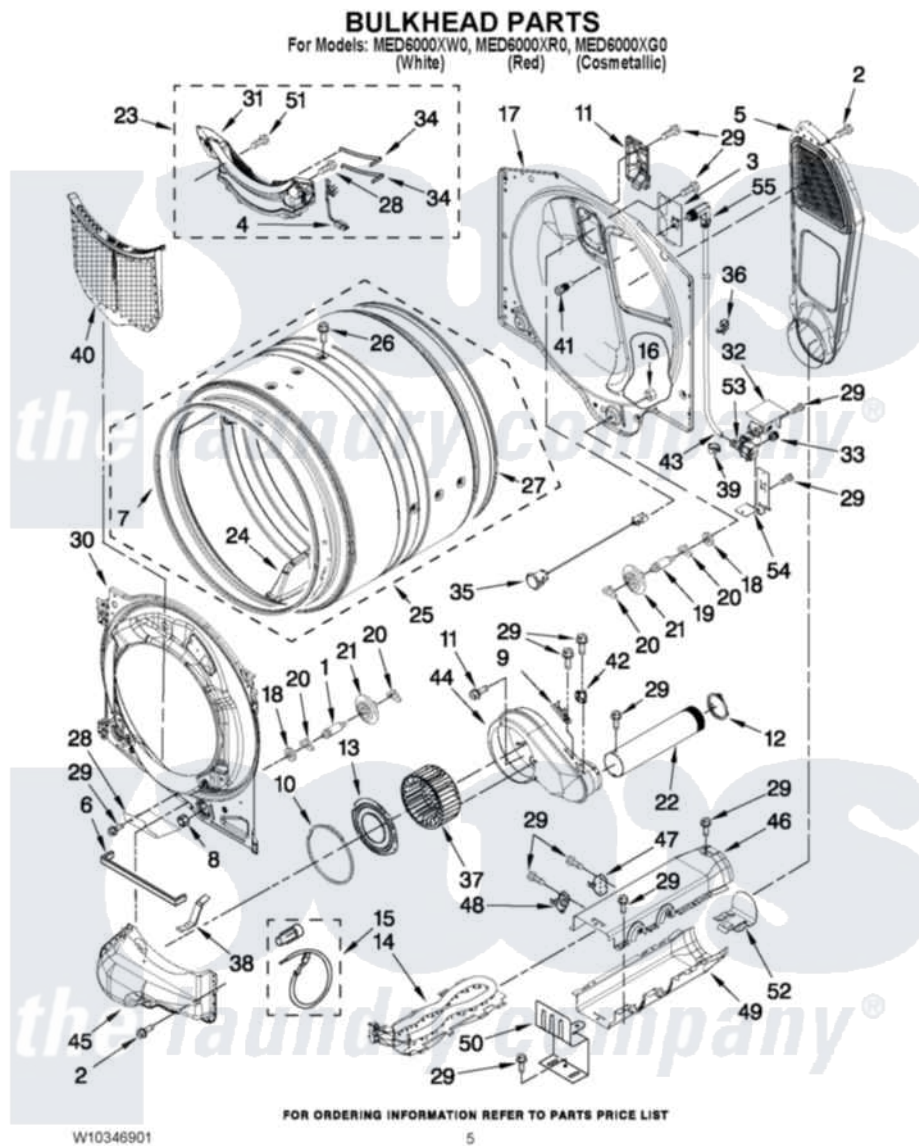

Maytag MED6000XG0 03 - BULKHEAD PARTS

Maytag [Residential Maytag MED6000XG0 Dryer Parts](#) Parts Diagram 03 - BULKHEAD PARTS
Click on the part number to view part

| Item | Original Part Number | Replaced By | Status | Part Description |
|------|---------------------------|---------------------------|--------|-----------------------------|
| 1 | 8575324 | W10359271 | | Shaft, Drum Roller Threads |
| 2 | 3390647 | 488729 | | Screw |
| 3 | W10249422 | | | Nozzle, Bracket Rear |
| 4 | W10298258 | | | Harness, Sensor |
| 5 | 697354 | 3387911 | | Duct-Air |
| 6 | W10211950 | | | Seal, Outlet Housing |
| 7 | W10273050 | | | Seal, Drum Front |
| 8 | 3934666 | W10080210 | | Nut, 3/8 X 16 |
| 9 | 3392519 | | | Thermal Limiter |
| 10 | W10211933 | | | Seal, Collar Blower Housing |
| 11 | W10208422 | | | Rear Deflector |
| 12 | W10344699 | | | Collar, Duct |
| 13 | W10211901 | | | Collar Assembly |
| 14 | 8544771 | | | Heater Element |
| 15 | 279457 | | | Wire Kit, Terminal |
| 16 | W10001120 | W10080190 | | Nut, 3/8-16 |