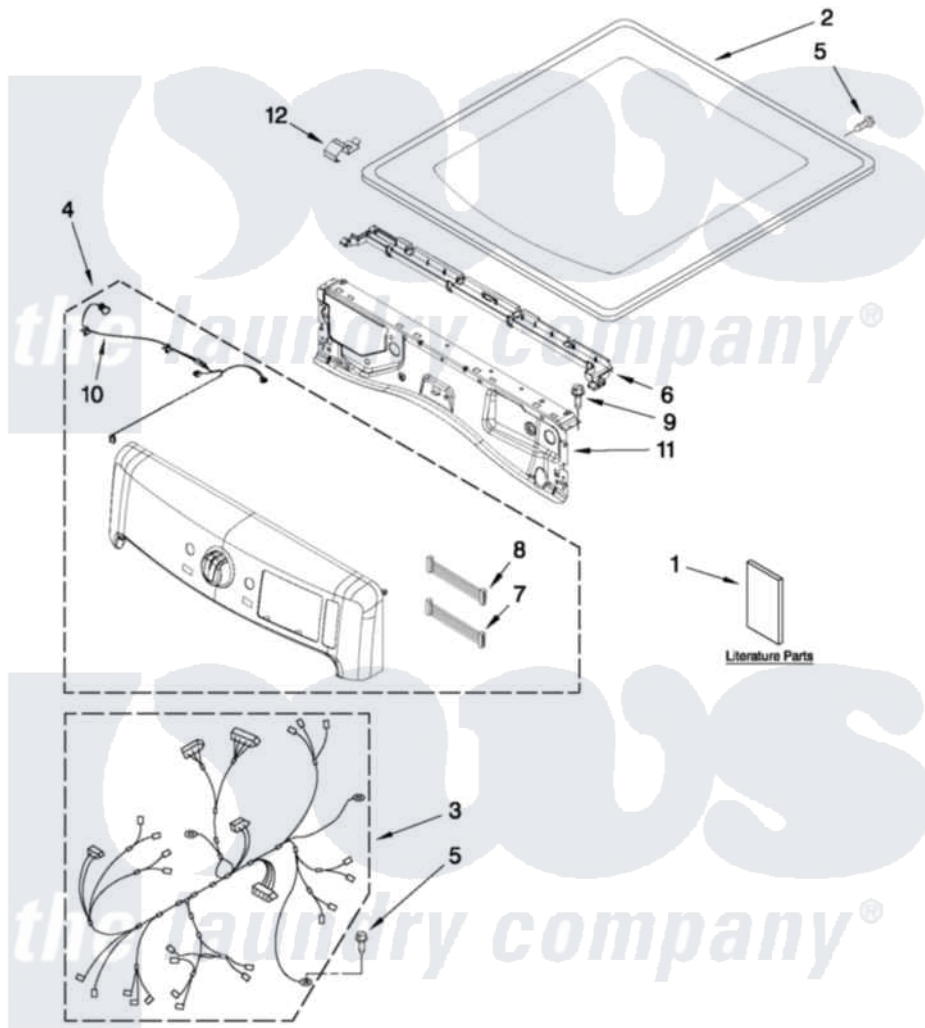

Maytag MED6000XG2 01 - TOP AND CONSOLE PARTS

MAYTAG

TOP AND CONSOLE PARTS

For Models: MED6000XW2, MED6000XR2, MED6000XG2
(White) (Red) (Cosmetallic)

29" ELECTRIC DRYER

FOR ORDERING INFORMATION REFER TO PARTS PRICE LIST

3-12 Printed in U.S.A. (L.T.) (psw)

1

Part No. W10486053 Rev. A

Maytag [Residential Maytag MED6000XG2 Dryer Parts](#) Parts Diagram 01 - TOP AND CONSOLE PARTS

[Click on the part number to view part](#)

Item	Original Part Number	Replaced By	Status	Part Description
1	W10312954		Not Available	USE & CARE GUIDE
"	W10420007		Not Available	TECH SHEET
"	W10423118		Not Available	INSTALLATION, INSTRUCTION
2	W10208383			Top
"	W10337792			Top
"	W10301057			Top
3	W10441586			Harness, Main
4	W10464555			Panel, Console
"	W10464556			Panel, Console
"	W10464557			Panel, Console
5	693995			Screw, Hex Head
6	W10317570			Water Channel
7	W10309986			Cable, Jumper
8	W10309987			Cable, Jumper
9	3390647	488729		Screw
10	W10450060		Not Available	CABLE, USER INTERFACE