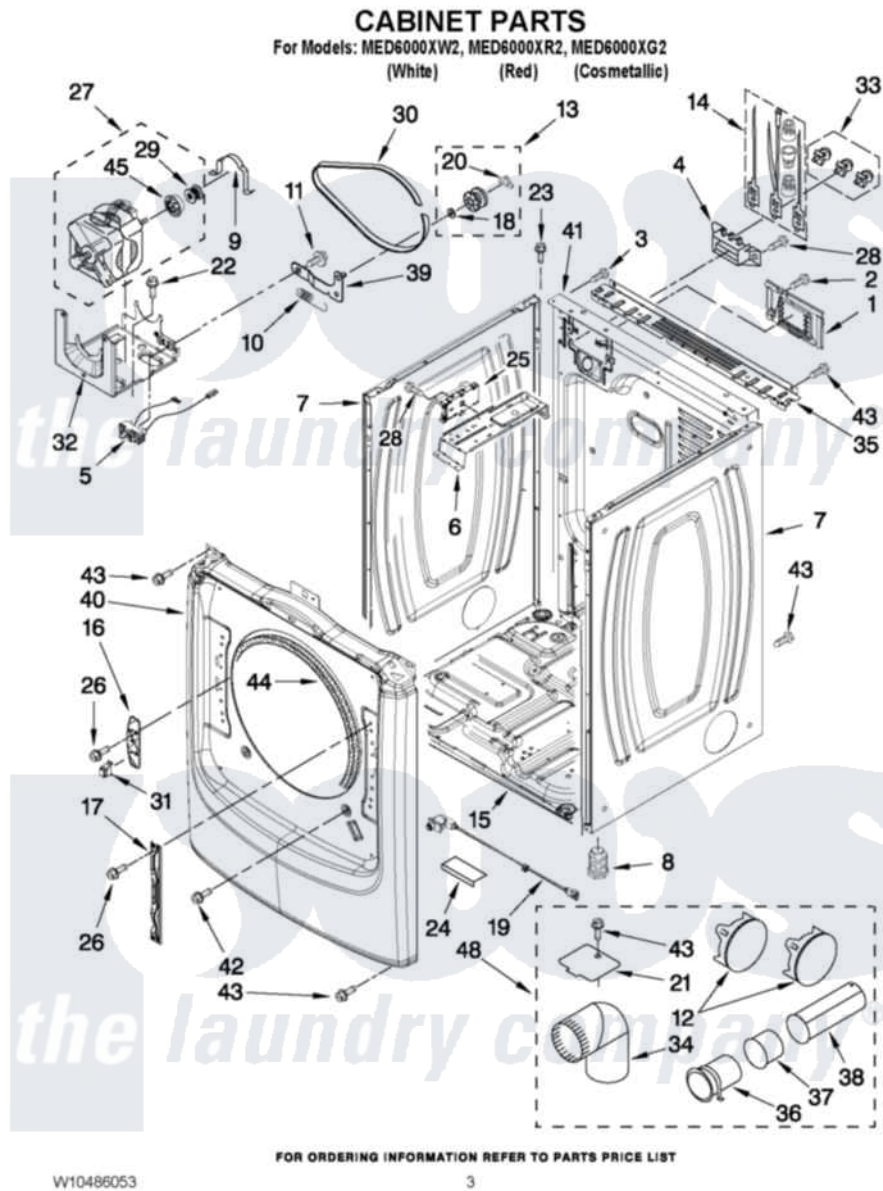

Maytag MED6000XG2 02 - CABINET PARTS

W10486053

Maytag [Residential Maytag MED6000XG2 Dryer Parts](#) Parts Diagram 02 - CABINET PARTS
Click on the part number to view part

Item	Original Part Number	Replaced By	Status	Part Description
1	W10316167			Cover,
2	3390631			Screw, 10-16 X 3/8
3	8533974	4331106		Screw, No.10-32 X 7/16
4	3397659			Block, Terminal
5	W10411936			Switch, Broken Belt
6	W10259611			Bracket, Control
7	W10468495			Panel, Side
"	W10468502			Panel, Side
"	W10468501			Panel, Side
8	3392100	49621		Feet-Leveling
NI	279810			Foot-Optional
9	W10121316			Plug, Multivent
10	3387374			Spring, Idler
11	3389420			Retainer-Idler 1/4-20 X 1/16
12	49252			Plug, Multivent
"	W10151499	W10404617		Plug, Multivent

13	3388672	279640	Pulley-Idr
14	279318		Terminal Tinned And Brass Panel
15	8565046		(BROKEN BELT BASE, CABINET SWITCH)
16	W10208250		Strike, Door
17	W10315109		Bracket, Door Hinge
18	W10121334		Washer, Thrust
19	W10295361		Assembly, Door Switch
20	690997		Washer, Thrust
21	8066115	3394331	Plate Cover
22	343641	681414	Screw, 10AB X 1/2
23	3393008	308685	Side Trim)
24	W10215725		Cover, Door Switch
25	W10378252		Control Board
26	W10288126		Screw, 10-32 X 1/2
27	W10396038		Motor Assembly 60 Hz
28	90767		Screw, 8A X 3/8 HeX Washer Head Tapping
29	3389729		Pulley, Motor
30	W10112954		Belt, Drive
31	W10208401		Spring Catch Assembly
32	W10242878		Bracket, Motor Mounting
33	279393		Terminal Block Screw Kit
34	49026		4" - 90° Elbow
35	W10208382		Bracket, Rear Dryer
36	8563747		Exhaust Pipe Medium Pipe
37	8563750		Exhaust Pipe
38	8563749		Exhaust Pipe
39	3388674	W10118756	Idler Bracket
40	W10464575		Front Panel
"	W10464577		Panel, Front
"	W10464576		Front Panel
41	W10247569		Panel, Rear
42	3357011	308685	Side Trim)
43	3390647	488729	Screw
44	3387242		Seal, Front Panel
45	3393657		Restrainer, Belt
NI	W10331132		Dryer Exhaust Kit