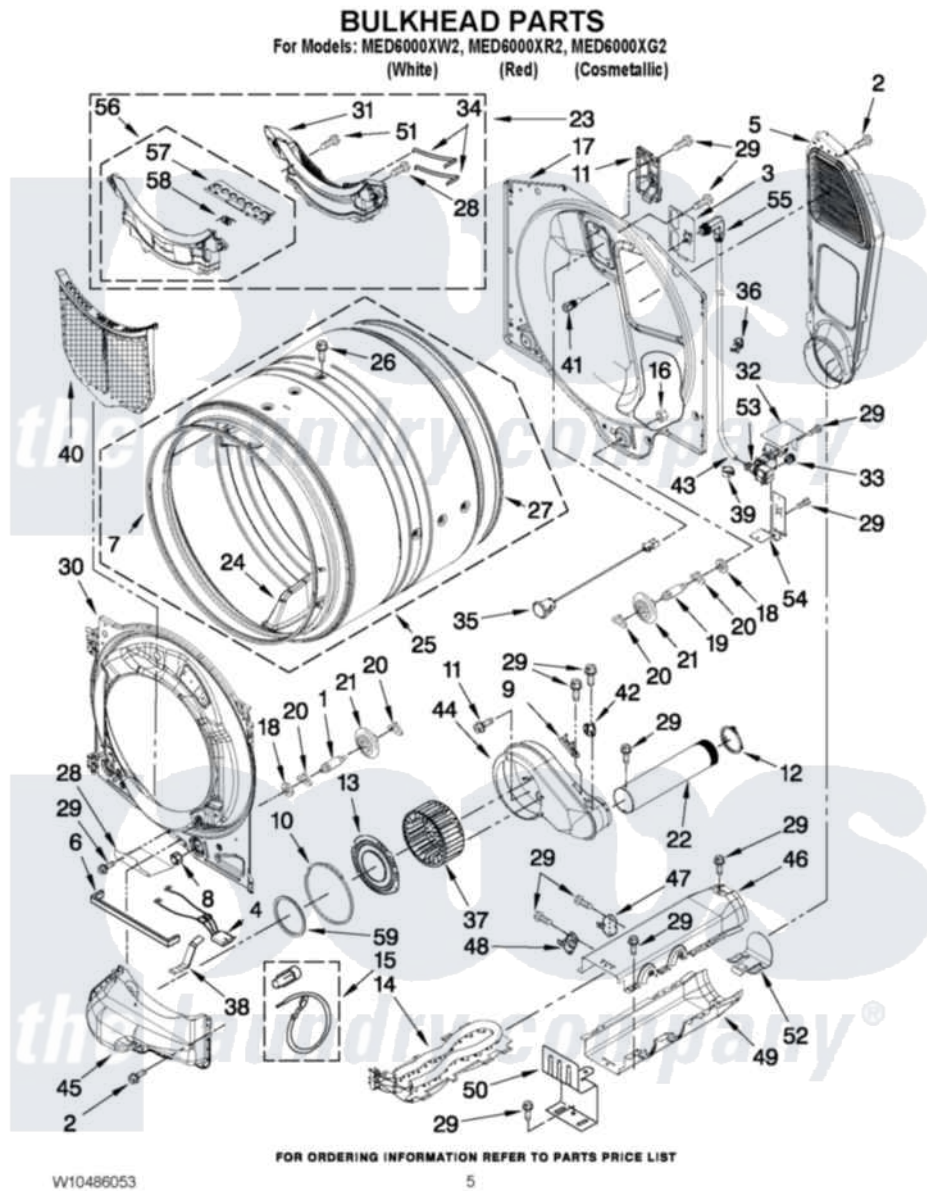

# Maytag MED6000XG2 03 - BULKHEAD PARTS

Maytag [Residential Maytag MED6000XG2 Dryer Parts](#) Parts Diagram 03 - BULKHEAD PARTS  
Click on the part number to view part

Item	Original Part Number	Replaced By	Status	Part Description
1	<a href="#">W10359271</a>			Shaft, Drum Roller Threads
2	3390647	<a href="#">488729</a>		Screw
3	<a href="#">W10249422</a>			Nozzle, Bracket Rear
4	<a href="#">3406653</a>			Harness, Sensor
5	697354	<a href="#">3387911</a>		Duct-Air
6	<a href="#">W10211950</a>			Seal, Outlet Housing
7	<a href="#">W10273050</a>			Seal, Drum Front
8	3934666	<a href="#">W10080210</a>		Nut, 3/8 X 16
9	<a href="#">3392519</a>			Thermal Limiter
10	<a href="#">697770</a>			Seal, Cover Plate Blower Housing
11	<a href="#">W10208422</a>			Rear Deflector
12	<a href="#">W10344699</a>			Collar, Duct
13	<a href="#">W10211901</a>			Collar Assembly
14	<a href="#">8544771</a>			Heater Element
15	<a href="#">279457</a>			Wire Kit, Terminal
16	W10001120	<a href="#">W10080190</a>		Nut, 3/8-16