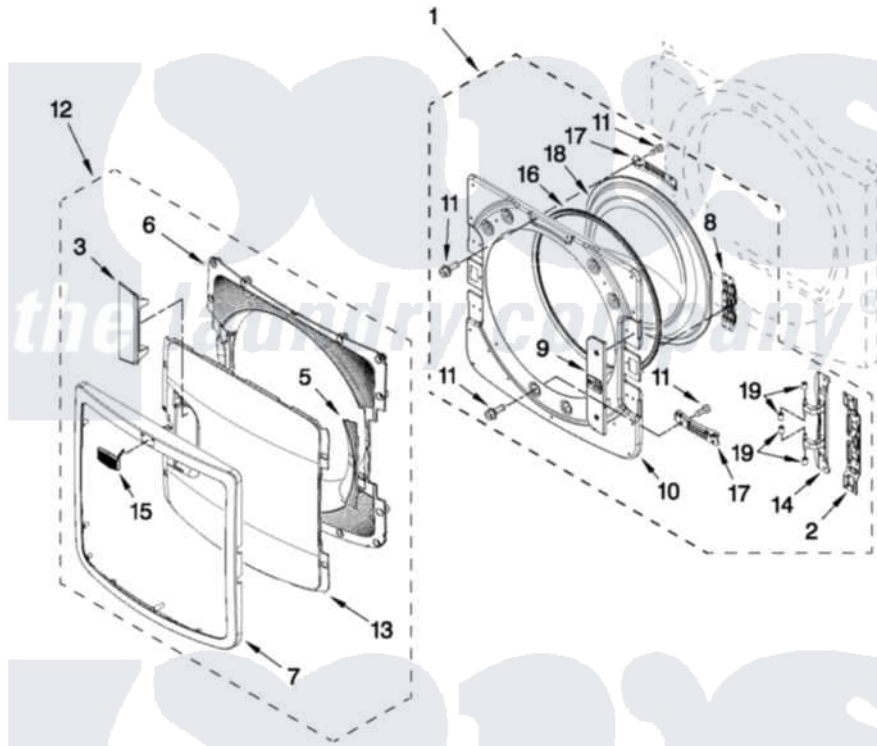

# Maytag MED6000XG2 04 - DOOR PARTS

## DOOR PARTS

For Models: MED6000XW2, MED6000XR2, MED6000XG2  
(White) (Red) (Cosmetallic)

FOR ORDERING INFORMATION REFER TO PARTS PRICE LIST

W10486053

7

Maytag [Residential Maytag MED6000XG2 Dryer Parts](#) Parts Diagram 04 - DOOR PARTS  
Click on the part number to view part

Item	Original Part Number	Replaced By	Status	Part Description
1	<a href="#">W10272387</a>			Door Assembly Inner
2	<a href="#">W10208419</a>			Plate, Hinge Retainer
3	<a href="#">W10272398</a>			Door Handle
5	<a href="#">W10272400</a>			Door Plug
6	<a href="#">W10272392</a>			Door-Intermediate
7	<a href="#">W10272390</a>			Trim Door
8	<a href="#">W10208254</a>			Door Inner Screw, 10-32 X 1/2
9	<a href="#">W10272404</a>			Cover, Door Catch
10	<a href="#">W10285652</a>			Inner Door
11	<a href="#">W10288126</a>			Screw, 10-32 X 1/2
12	<a href="#">W10272389</a>			Door, Outer Assembly
13	<a href="#">W10272391</a>			Screen, Outer Door
14	<a href="#">W10208415</a>			Hinge Base
15	<a href="#">W10316087</a>			Badge Assembly
16	<a href="#">W10208417</a>			Window Inner Door
17	<a href="#">W10208252</a>			Bracket, Glass