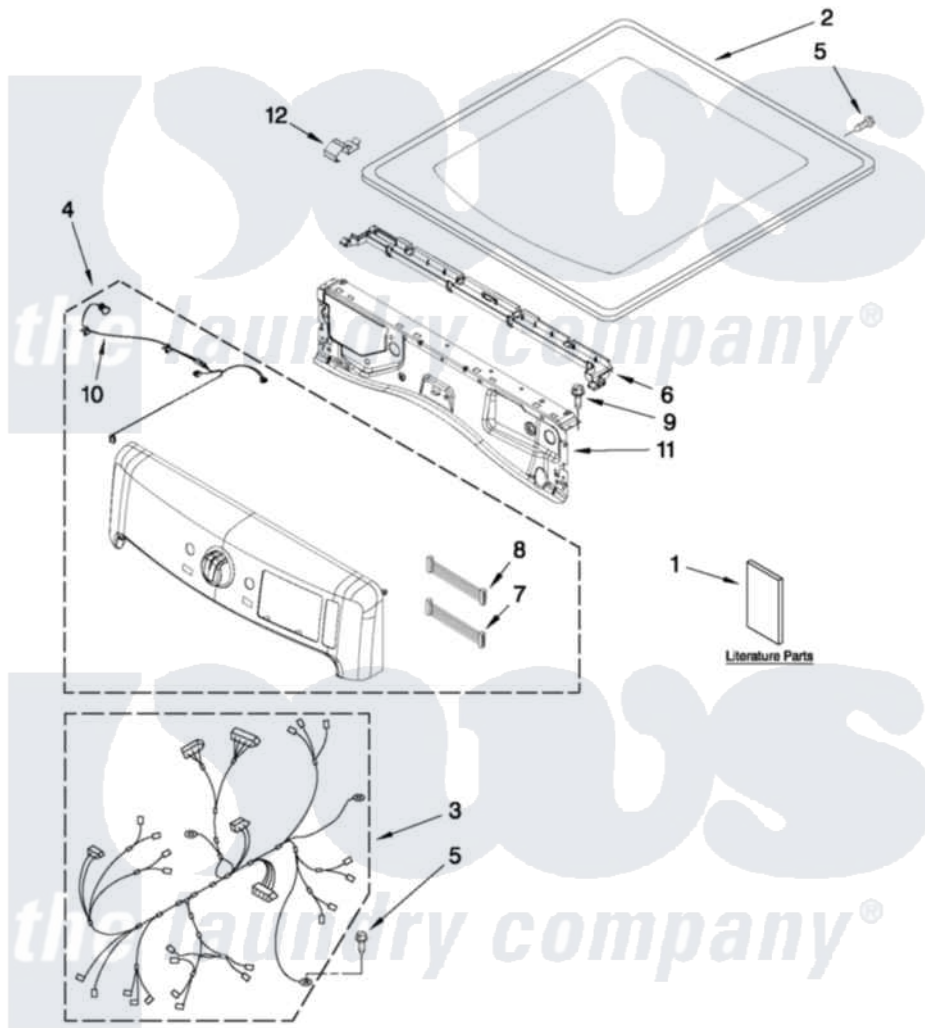

Maytag MED6000XR1 01 - TOP AND CONSOLE PARTS

MAYTAG

TOP AND CONSOLE PARTS

29" ELECTRIC DRYER

For Models: MED6000XW1, MED6000XR1, MED6000XG1
(White) (Red) (Cosmetallic)

FOR ORDERING INFORMATION REFER TO PARTS PRICE LIST

7-11 Printed in U.S.A. (JLP)(bay)

1

Part No. W10431341 Rev. A

Maytag [Residential Maytag MED6000XR1 Dryer Parts](#) Parts Diagram 01 - TOP AND CONSOLE PARTS

[Click on the part number to view part](#)

Item	Original Part Number	Replaced By	Status	Part Description
1	W10312954		Not Available	USE & CARE GUIDE
"	W10316958		Not Available	TECH SHEET
"	W10423118		Not Available	INSTALLATION, INSTRUCTION
2	W10208383			Top
"	W10337792			Top
"	W10301057			Top
3	W10355893			Harness, Main
4	W10350674	W10464555		Panel, Console
"	W10350675	W10464556		Panel, Console
"	W10350676	W10388470		Console
5	693995			Screw, Hex Head
6	W10317570			Water Channel
7	W10309986			Cable, Jumper
8	W10309987			Cable, Jumper
9	3390647	488729		Screw
10	W10267833			Cable, Led User-Interface