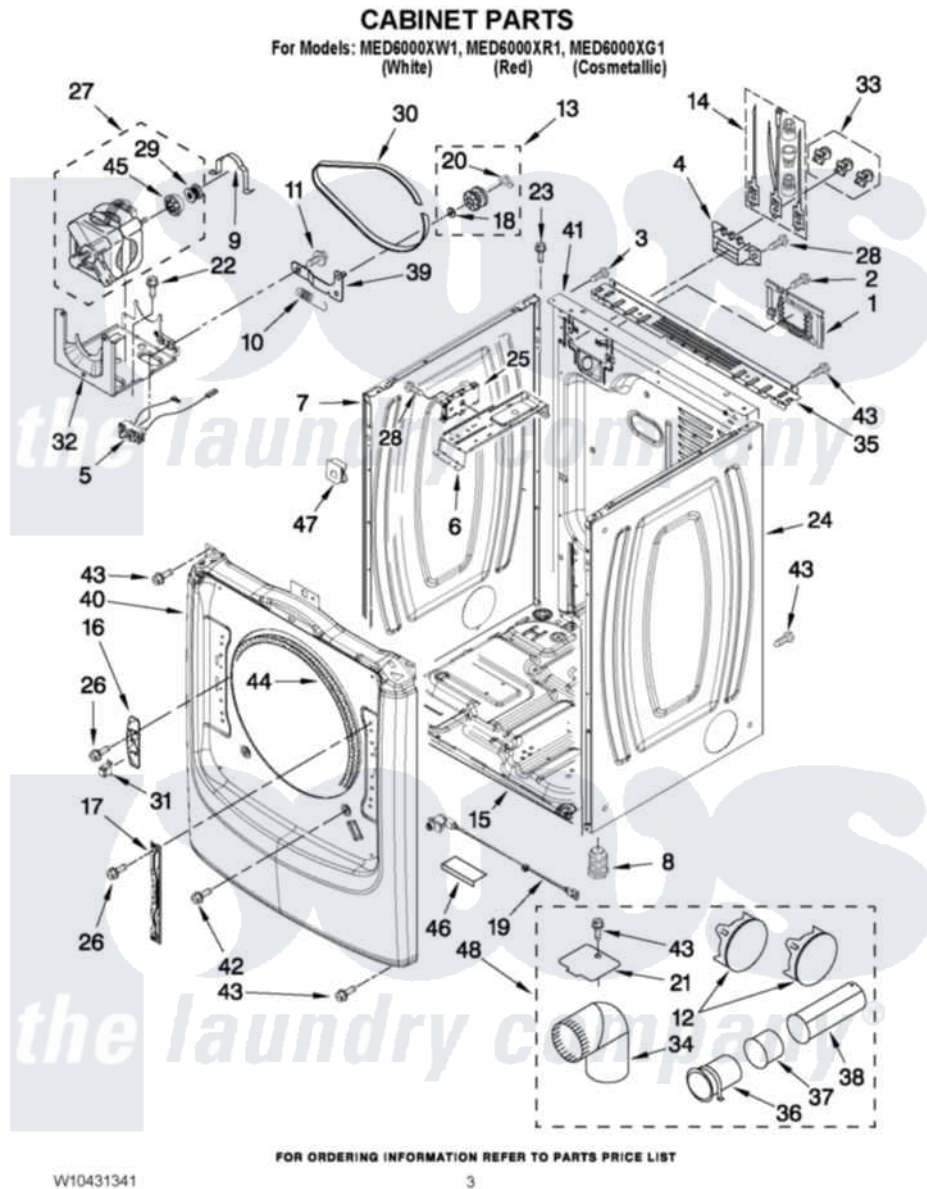

Maytag MED6000XR1 02 - CABINET PARTS

W10431341

3

Maytag [Residential Maytag MED6000XR1 Dryer Parts](#) Parts Diagram 02 - CABINET PARTS
Click on the part number to view part

Item	Original Part Number	Replaced By	Status	Part Description
1	W10316167			Cover,
2	3390814	90767		Screw, 8A X 3/8 HeX Washer Head Tapping
3	8533974	4331106		Screw, No.10-32 X 7/16
4	3397659			Block, Terminal
5	W10246525	W10314253		Switch, Assembly Broken Belt
6	W10259611			Bracket, Control
7	W10192435			Panel, Side
"	W10337789	W10468502		Panel, Side
"	W10301058			Panel, Side
8	3392100	49621		Feet-Leveling
NI	279810			Foot-Optional
9	W10121316			Plug, Multivent
10	3387374			Spring, Idler
11	3389420			Retainer-Idler 1/4-20 X 1/16
12	49252			Plug, Multivent
"	W10151499	W10404617		Plug, Multivent