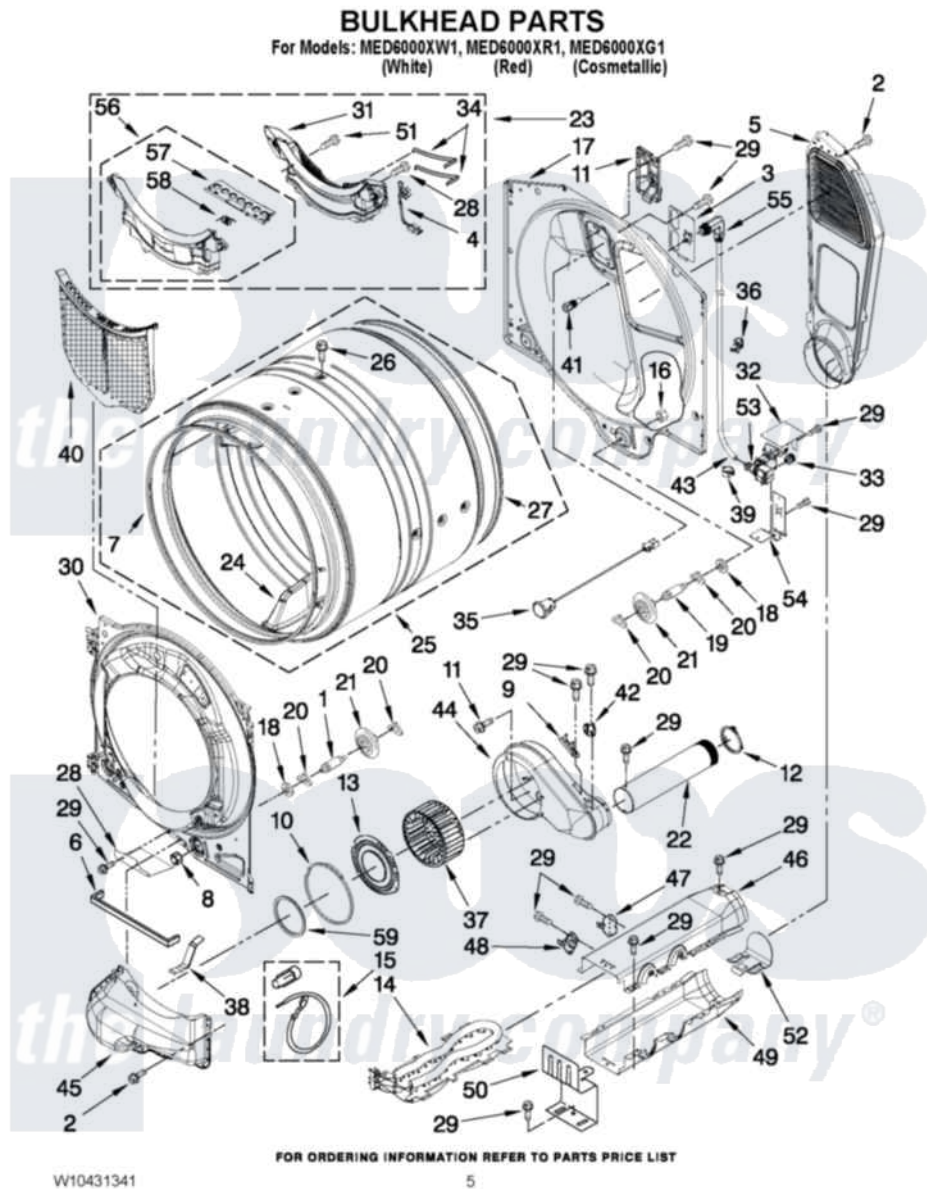

# Maytag MED6000XR1 03 - BULKHEAD PARTS

Maytag [Residential Maytag MED6000XR1 Dryer Parts](#) Parts Diagram 03 - BULKHEAD PARTS  
Click on the part number to view part

Item	Original Part Number	Replaced By	Status	Part Description
1	<a href="#">W10359271</a>			Shaft, Drum Roller Threads
2	3390647	<a href="#">488729</a>		Screw
3	<a href="#">W10249422</a>			Nozzle, Bracket Rear
4	<a href="#">W10298258</a>			Harness, Sensor
5	697354	<a href="#">3387911</a>		Duct-Air
6	<a href="#">W10211950</a>			Seal, Outlet Housing
7	<a href="#">W10273050</a>			Seal, Drum Front
8	3934666	<a href="#">W10080210</a>		Nut, 3/8 X 16
9	<a href="#">3392519</a>			Thermal Limiter
10	<a href="#">697770</a>			Seal, Cover Plate Blower Housing
11	<a href="#">W10208422</a>			Rear Deflector
12	<a href="#">W10344699</a>			Collar, Duct
13	<a href="#">W10211901</a>			Collar Assembly
14	<a href="#">8544771</a>			Heater Element
15	<a href="#">279457</a>			Wire Kit, Terminal
16	W10001120	<a href="#">W10080190</a>		Nut, 3/8-16