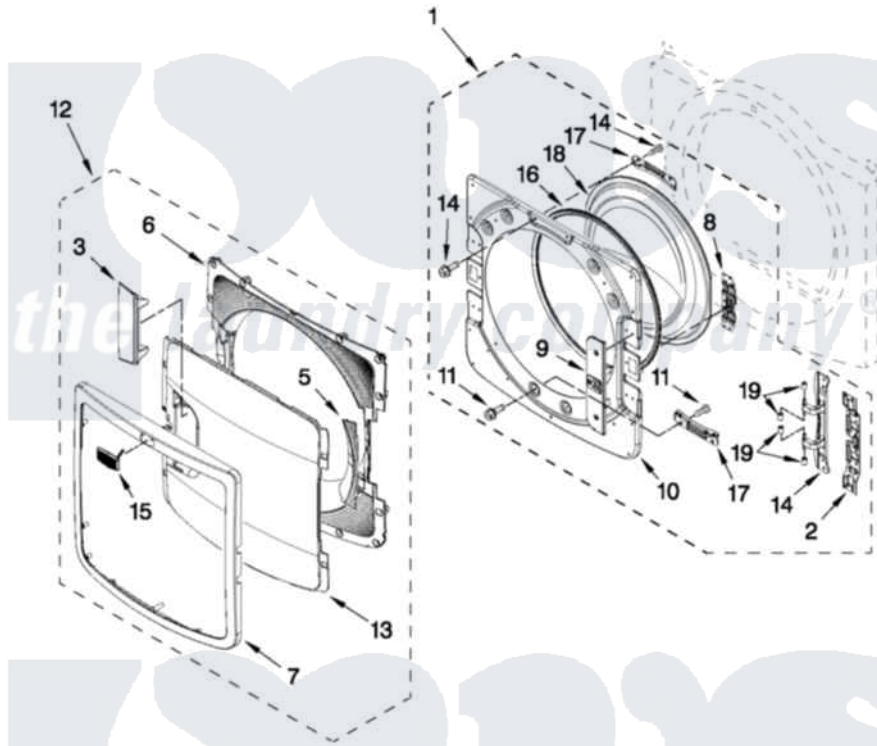

# Maytag MED6000XR1 04 - DOOR PARTS

## DOOR PARTS

For Models: MED6000XW1, MED6000XR1, MED6000XG1  
(White) (Red) (Cosmetallic)

FOR ORDERING INFORMATION REFER TO PARTS PRICE LIST

W10431341

7

[Maytag Residential Maytag MED6000XR1 Dryer Parts](#) Parts Diagram 04 - DOOR PARTS  
Click on the part number to view part

Item	Original Part Number	Replaced By	Status	Part Description
1	<a href="#">W10272387</a>			Door Assembly Inner
2	<a href="#">W10208419</a>			Plate, Hinge Retainer
3	<a href="#">W10272398</a>			Door Handle
5	<a href="#">W10272400</a>			Door Plug
6	<a href="#">W10272392</a>			Door-Intermediate
7	<a href="#">W10272390</a>			Trim Door
8	<a href="#">W10208254</a>			Door Inner Screw, 10-32 X 1/2
9	<a href="#">W10272404</a>			Cover, Door Catch
10	<a href="#">W10285652</a>			Inner Door
11	<a href="#">W10288126</a>			Screw, 10-32 X 1/2
12	<a href="#">W10272389</a>			Door, Outer Assembly
13	<a href="#">W10272391</a>			Screen, Outer Door
14	<a href="#">W10208415</a>			Hinge Base
15	<a href="#">W10316087</a>			Badge Assembly
16	<a href="#">W10208417</a>			Window Inner Door
17	<a href="#">W10208252</a>			Bracket, Glass