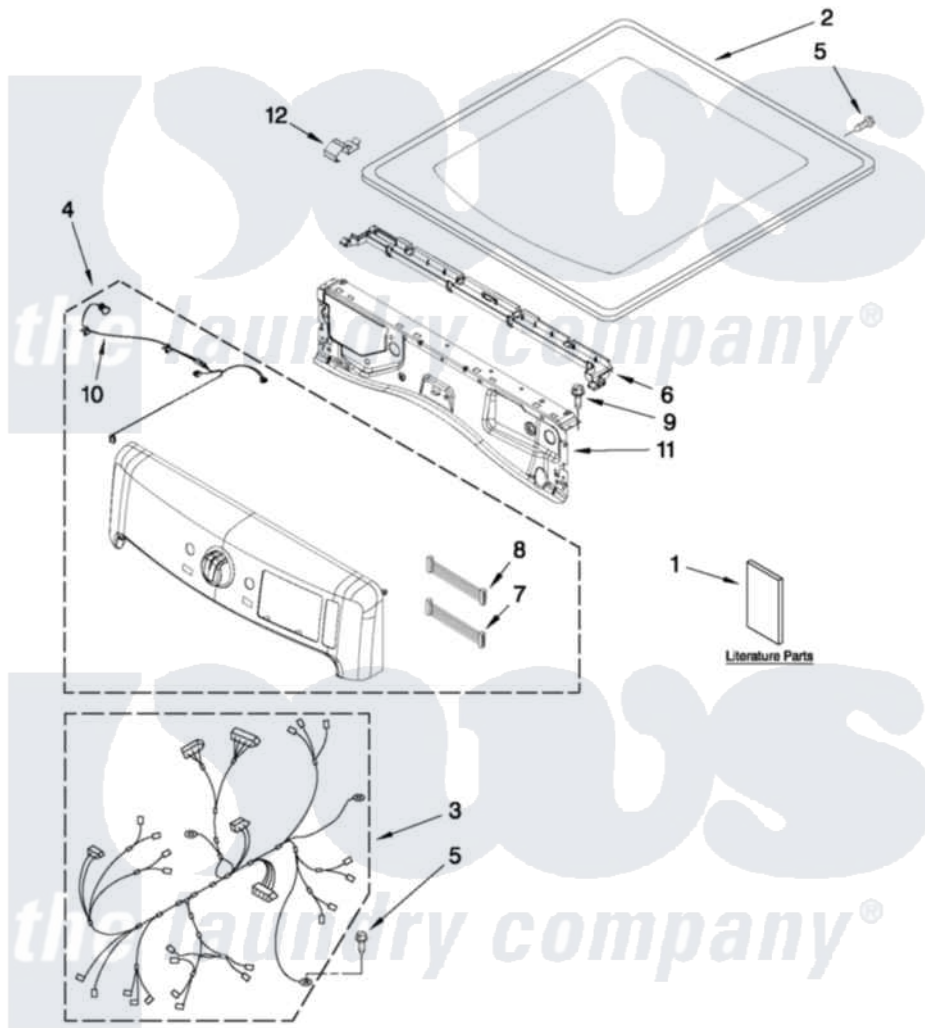

Maytag MED6000XW1 01 - TOP AND CONSOLE PARTS

MAYTAG

TOP AND CONSOLE PARTS

29" ELECTRIC DRYER

For Models: MED6000XW1, MED6000XR1, MED6000XG1
(White) (Red) (Cosmetallic)

FOR ORDERING INFORMATION REFER TO PARTS PRICE LIST

7-11 Printed in U.S.A. (JLP)(bay)

1

Part No. W10431341 Rev. A

Maytag [Residential Maytag MED6000XW1 Dryer Parts](#) Parts Diagram 01 - TOP AND CONSOLE PARTS

[Click on the part number to view part](#)

Item	Original Part Number	Replaced By	Status	Part Description
1	W10312954		Not Available	USE & CARE GUIDE
"	W10316958		Not Available	TECH SHEET
"	W10423118		Not Available	INSTALLATION, INSTRUCTION
2	W10208383			Top
"	W10337792			Top
"	W10301057			Top
3	W10355893			Harness, Main
4	W10350674	W10464555		Panel, Console
"	W10350675	W10464556		Panel, Console
"	W10350676	W10388470		Console
5	693995			Screw, Hex Head
6	W10317570			Water Channel
7	W10309986			Cable, Jumper
8	W10309987			Cable, Jumper
9	3390647	488729		Screw
10	W10267833			Cable, Led User-Interface