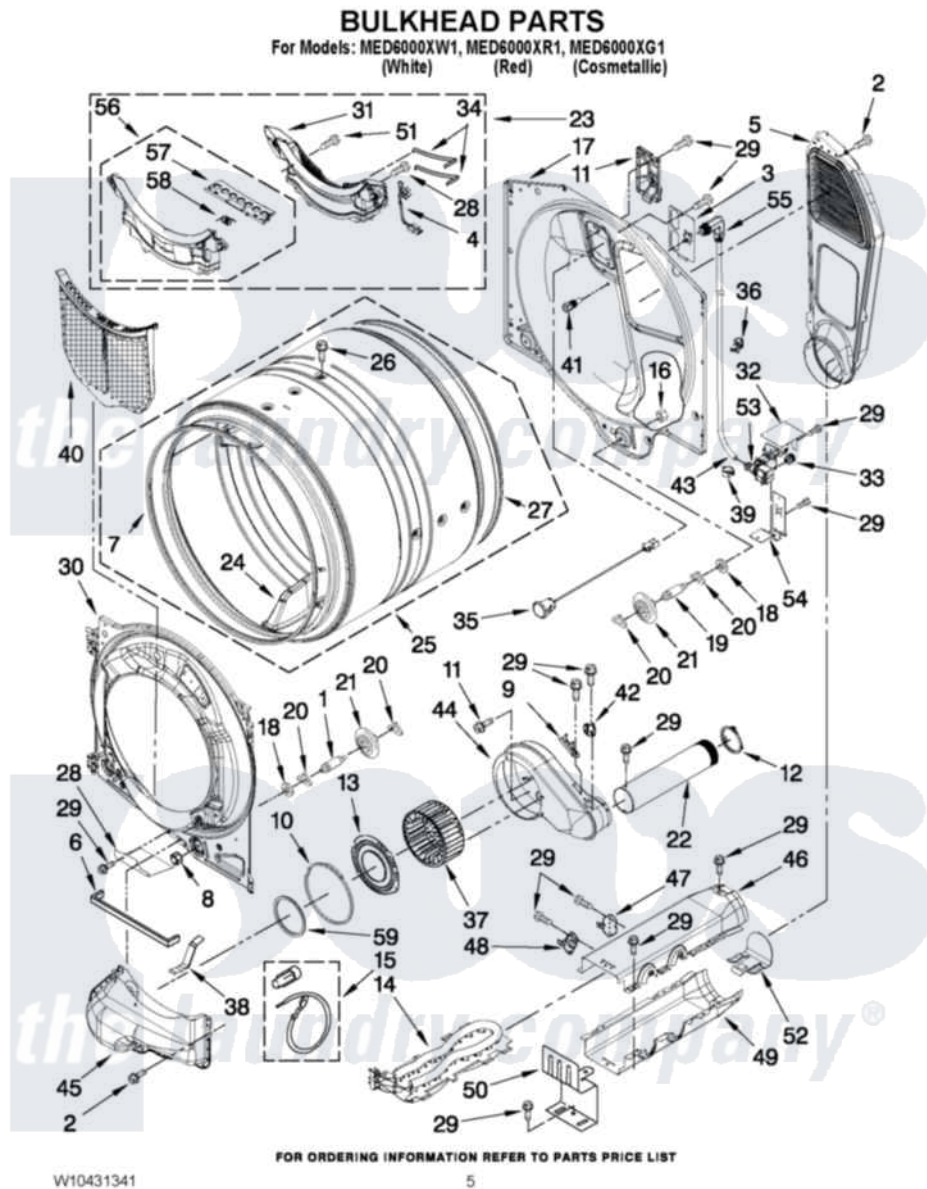

Maytag MED6000XW1 03 - BULKHEAD PARTS

Maytag [Residential Maytag MED6000XW1 Dryer Parts](#) Parts Diagram 03 - BULKHEAD PARTS
Click on the part number to view part

Item	Original Part Number	Replaced By	Status	Part Description
1	W10359271			Shaft, Drum Roller Threads
2	3390647	488729		Screw
3	W10249422			Nozzle, Bracket Rear
4	W10298258			Harness, Sensor
5	697354	3387911		Duct-Air
6	W10211950			Seal, Outlet Housing
7	W10273050			Seal, Drum Front
8	3934666	W10080210		Nut, 3/8 X 16
9	3392519			Thermal Limiter
10	697770			Seal, Cover Plate Blower Housing
11	W10208422			Rear Deflector
12	W10344699			Collar, Duct
13	W10211901			Collar Assembly
14	8544771			Heater Element
15	279457			Wire Kit, Terminal
16	W10001120	W10080190		Nut, 3/8-16