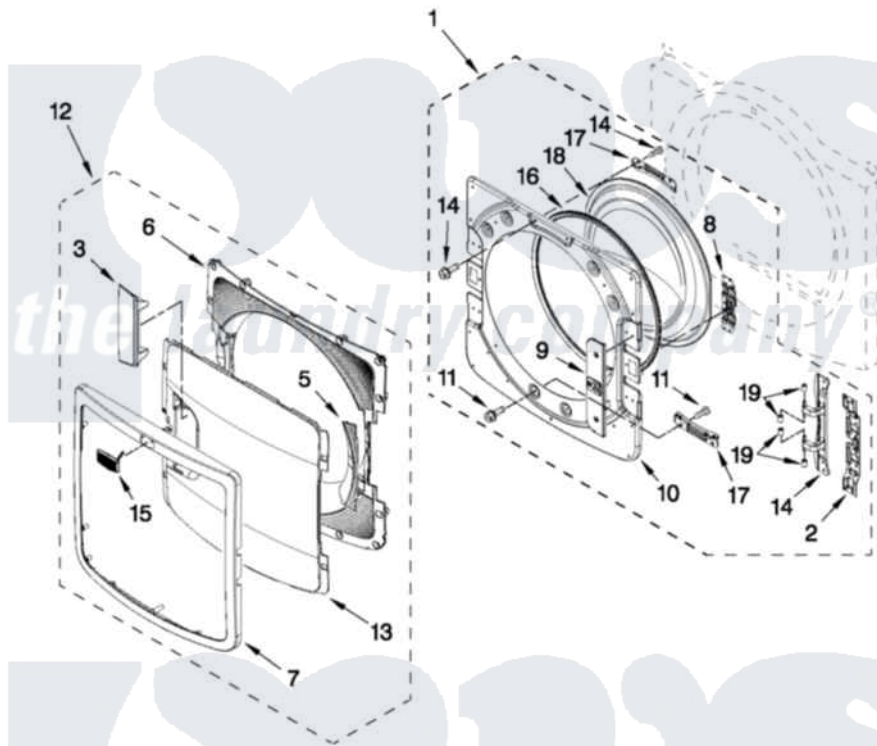

Maytag MED6000XW1 04 - DOOR PARTS

DOOR PARTS

For Models: MED6000XW1, MED6000XR1, MED6000XG1
(White) (Red) (Cosmetallic)

FOR ORDERING INFORMATION REFER TO PARTS PRICE LIST

W10431341

7

Maytag [Residential Maytag MED6000XW1 Dryer Parts](#) Parts Diagram 04 - DOOR PARTS
Click on the part number to view part

Item	Original Part Number	Replaced By	Status	Part Description
1	W10272387			Door Assembly Inner
2	W10208419			Plate, Hinge Retainer
3	W10272398			Door Handle
5	W10272400			Door Plug
6	W10272392			Door-Intermediate
7	W10272390			Trim Door
8	W10208254			Door Inner Screw, 10-32 X 1/2
9	W10272404			Cover, Door Catch
10	W10285652			Inner Door
11	W10288126			Screw, 10-32 X 1/2
12	W10272389			Door, Outer Assembly
13	W10272391			Screen, Outer Door
14	W10208415			Hinge Base
15	W10316087			Badge Assembly
16	W10208417			Window Inner Door
17	W10208252			Bracket, Glass