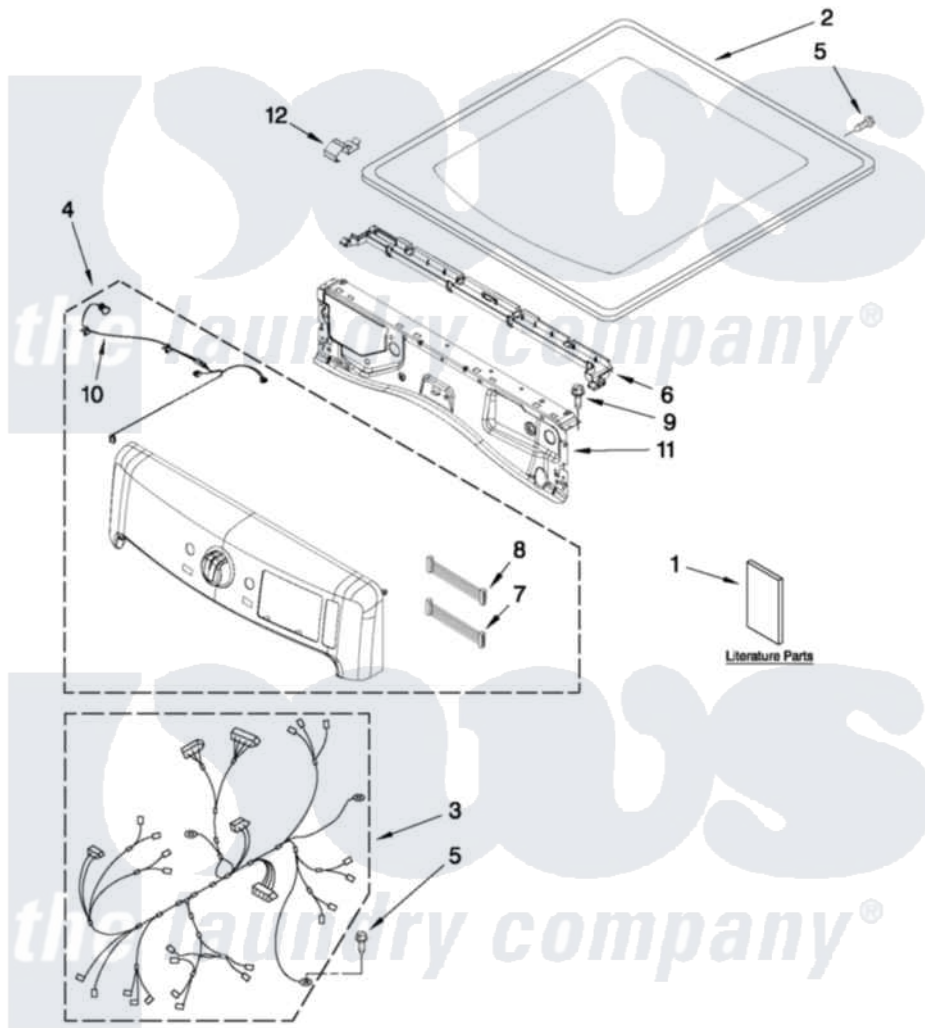

# Maytag MED6000XW2 01 - TOP AND CONSOLE PARTS

**MAYTAG**

## TOP AND CONSOLE PARTS

For Models: MED6000XW2, MED6000XR2, MED6000XG2  
(White) (Red) (Cosmetallic)

29" ELECTRIC DRYER

FOR ORDERING INFORMATION REFER TO PARTS PRICE LIST

3-12 Printed in U.S.A. (L.T.) (psw)

1

Part No. W10486053 Rev. A

Maytag [Residential Maytag MED6000XW2 Dryer Parts](#) Parts Diagram 01 - TOP AND CONSOLE PARTS

[Click on the part number to view part](#)

Item	Original Part Number	Replaced By	Status	Part Description
1	W10312954		Not Available	USE & CARE GUIDE
"	W10420007		Not Available	TECH SHEET
"	W10423118		Not Available	INSTALLATION, INSTRUCTION
2	<a href="#">W10208383</a>			Top
"	<a href="#">W10337792</a>			Top
"	<a href="#">W10301057</a>			Top
3	<a href="#">W10441586</a>			Harness, Main
4	<a href="#">W10464555</a>			Panel, Console
"	<a href="#">W10464556</a>			Panel, Console
"	<a href="#">W10464557</a>			Panel, Console
5	<a href="#">693995</a>			Screw, Hex Head
6	<a href="#">W10317570</a>			Water Channel
7	<a href="#">W10309986</a>			Cable, Jumper
8	<a href="#">W10309987</a>			Cable, Jumper
9	3390647	<a href="#">488729</a>		Screw
10	W10450060		Not Available	CABLE, USER INTERFACE