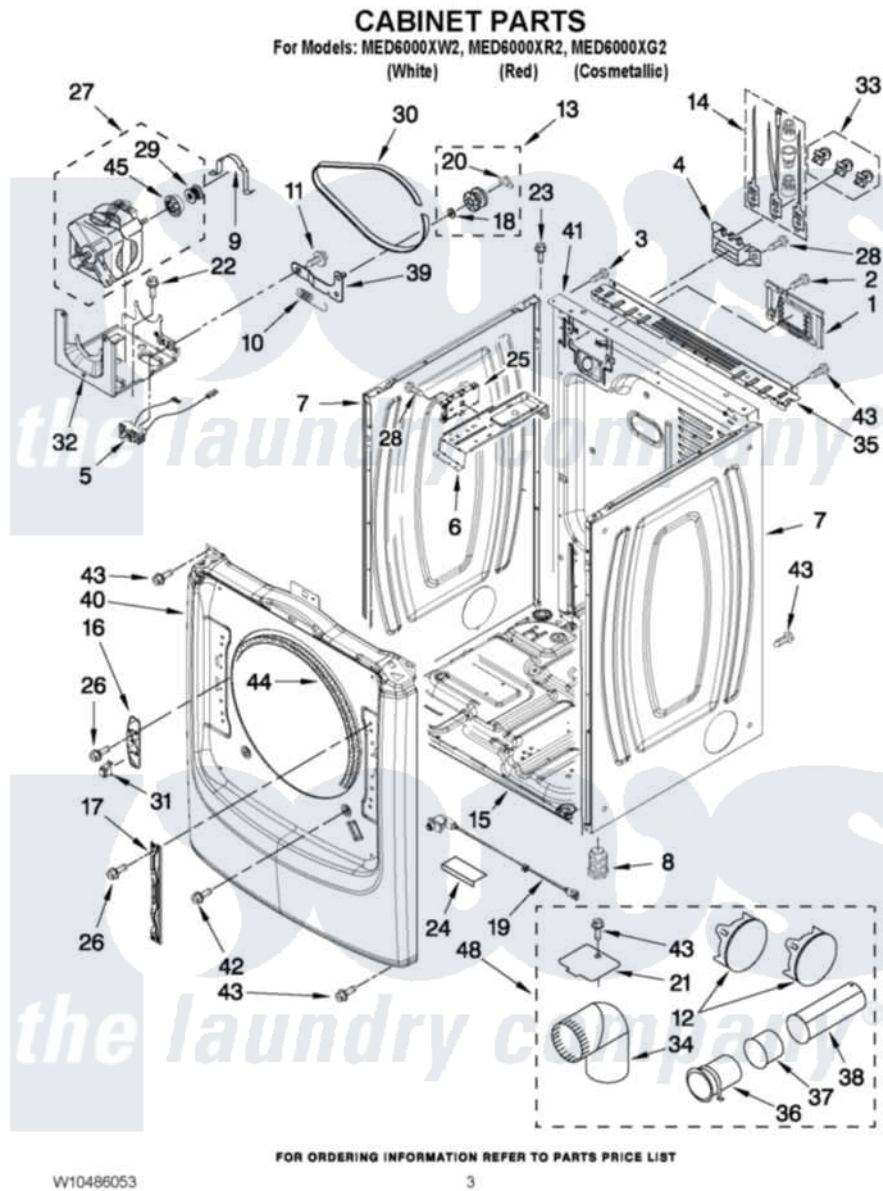

Maytag MED6000XW2 02 - CABINET PARTS

W10486053

Maytag [Residential Maytag MED6000XW2 Dryer Parts](#) Parts Diagram 02 - CABINET PARTS
Click on the part number to view part

Item	Original Part Number	Replaced By	Status	Part Description
1	W10316167			Cover,
2	3390631			Screw, 10-16 X 3/8
3	8533974	4331106		Screw, No.10-32 X 7/16
4	3397659			Block, Terminal
5	W10411936			Switch, Broken Belt
6	W10259611			Bracket, Control
7	W10468495			Panel, Side
"	W10468502			Panel, Side
"	W10468501			Panel, Side
8	3392100	49621		Feet-Leveling
NI	279810			Foot-Optional
9	W10121316			Plug, Multivent
10	3387374			Spring, Idler
11	3389420			Retainer-Idler 1/4-20 X 1/16
12	49252			Plug, Multivent
"	W10151499	W10404617		Plug, Multivent

13	3388672	279640	Pulley-ldr
14	279318		Terminal Tinned And Brass Panel
15	8565046		(BROKEN BELT BASE, CABINET SWITCH)
16	W10208250		Strike, Door
17	W10315109		Bracket, Door Hinge
18	W10121334		Washer, Thrust
19	W10295361		Assembly, Door Switch
20	690997		Washer, Thrust
21	8066115	3394331	Plate Cover
22	343641	681414	Screw, 10AB X 1/2
23	3393008	308685	Side Trim)
24	W10215725		Cover, Door Switch
25	W10378252		Control Board
26	W10288126		Screw, 10-32 X 1/2
27	W10396038		Motor Assembly 60 Hz
28	90767		Screw, 8A X 3/8 HeX Washer Head Tapping
29	3389729		Pulley, Motor
30	W10112954		Belt, Drive
31	W10208401		Spring Catch Assembly
32	W10242878		Bracket, Motor Mounting
33	279393		Terminal Block Screw Kit
34	49026		4" - 90° Elbow
35	W10208382		Bracket, Rear Dryer
36	8563747		Exhaust Pipe Medium Pipe
37	8563750		Exhaust Pipe
38	8563749		Exhaust Pipe
39	3388674	W10118756	Idler Bracket
40	W10464575		Front Panel
"	W10464577		Panel, Front
"	W10464576		Front Panel
41	W10247569		Panel, Rear
42	3357011	308685	Side Trim)
43	3390647	488729	Screw
44	3387242		Seal, Front Panel
45	3393657		Restrainer, Belt
NI	W10331132		Dryer Exhaust Kit