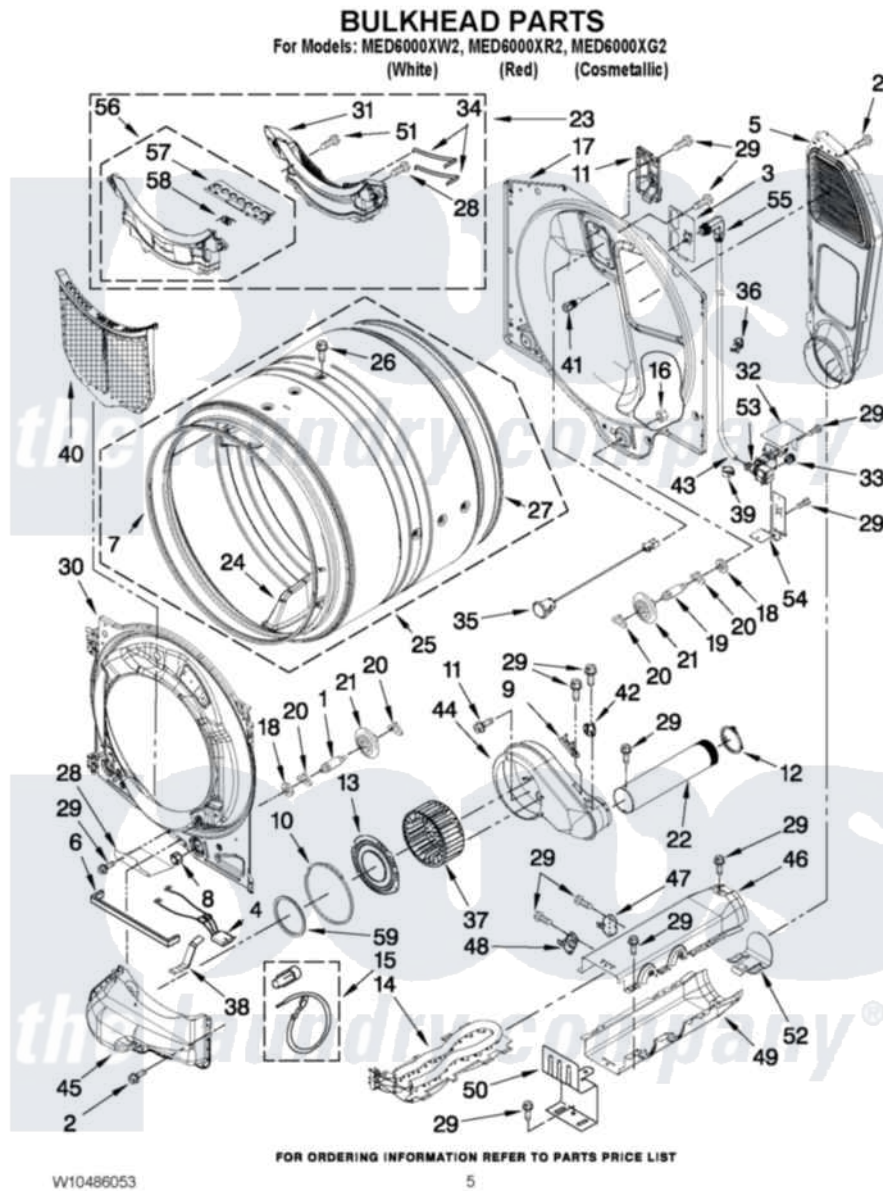

Maytag MED6000XW2 03 - BULKHEAD PARTS

Maytag [Residential Maytag MED6000XW2 Dryer Parts](#) Parts Diagram 03 - BULKHEAD PARTS
Click on the part number to view part

Item	Original Part Number	Replaced By	Status	Part Description
1	W10359271			Shaft, Drum Roller Threads
2	3390647	488729		Screw
3	W10249422			Nozzle, Bracket Rear
4	3406653			Harness, Sensor
5	697354	3387911		Duct-Air
6	W10211950			Seal, Outlet Housing
7	W10273050			Seal, Drum Front
8	3934666	W10080210		Nut, 3/8 X 16
9	3392519			Thermal Limiter
10	697770			Seal, Cover Plate Blower Housing
11	W10208422			Rear Deflector
12	W10344699			Collar, Duct
13	W10211901			Collar Assembly
14	8544771			Heater Element
15	279457			Wire Kit, Terminal
16	W10001120	W10080190		Nut, 3/8-16