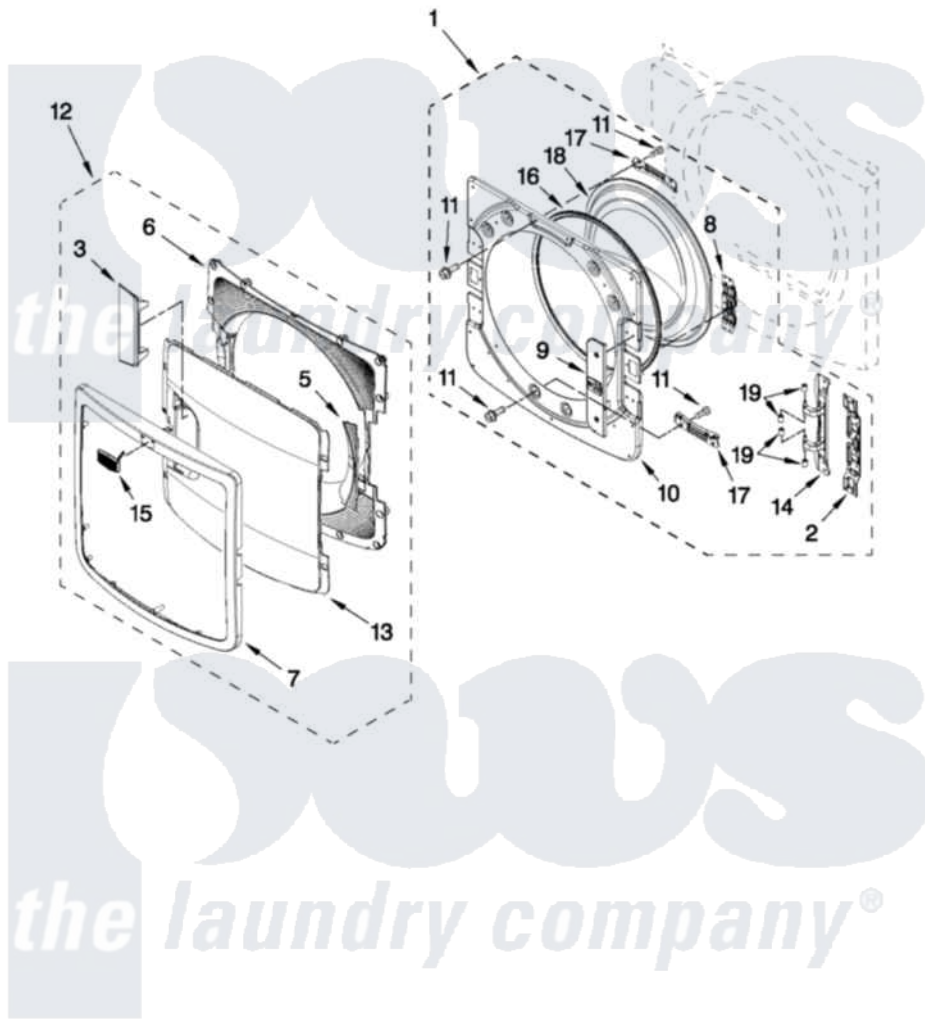

# Maytag MED6000XW2 04 - DOOR PARTS

## DOOR PARTS

For Models: MED6000XW2, MED6000XR2, MED6000XG2  
(White) (Red) (Cosmetallic)

FOR ORDERING INFORMATION REFER TO PARTS PRICE LIST

W10486053

7

Maytag [Residential Maytag MED6000XW2 Dryer Parts](#) Parts Diagram 04 - DOOR PARTS  
Click on the part number to view part

Item	Original Part Number	Replaced By	Status	Part Description
1	<a href="#">W10272387</a>			Door Assembly Inner
2	<a href="#">W10208419</a>			Plate, Hinge Retainer
3	<a href="#">W10272398</a>			Door Handle
5	<a href="#">W10272400</a>			Door Plug
6	<a href="#">W10272392</a>			Door-Intermediate
7	<a href="#">W10272390</a>			Trim Door
8	<a href="#">W10208254</a>			Door Inner Screw, 10-32 X 1/2
9	<a href="#">W10272404</a>			Cover, Door Catch
10	<a href="#">W10285652</a>			Inner Door
11	<a href="#">W10288126</a>			Screw, 10-32 X 1/2
12	<a href="#">W10272389</a>			Door, Outer Assembly
13	<a href="#">W10272391</a>			Screen, Outer Door
14	<a href="#">W10208415</a>			Hinge Base
15	<a href="#">W10316087</a>			Badge Assembly
16	<a href="#">W10208417</a>			Window Inner Door
17	<a href="#">W10208252</a>			Bracket, Glass