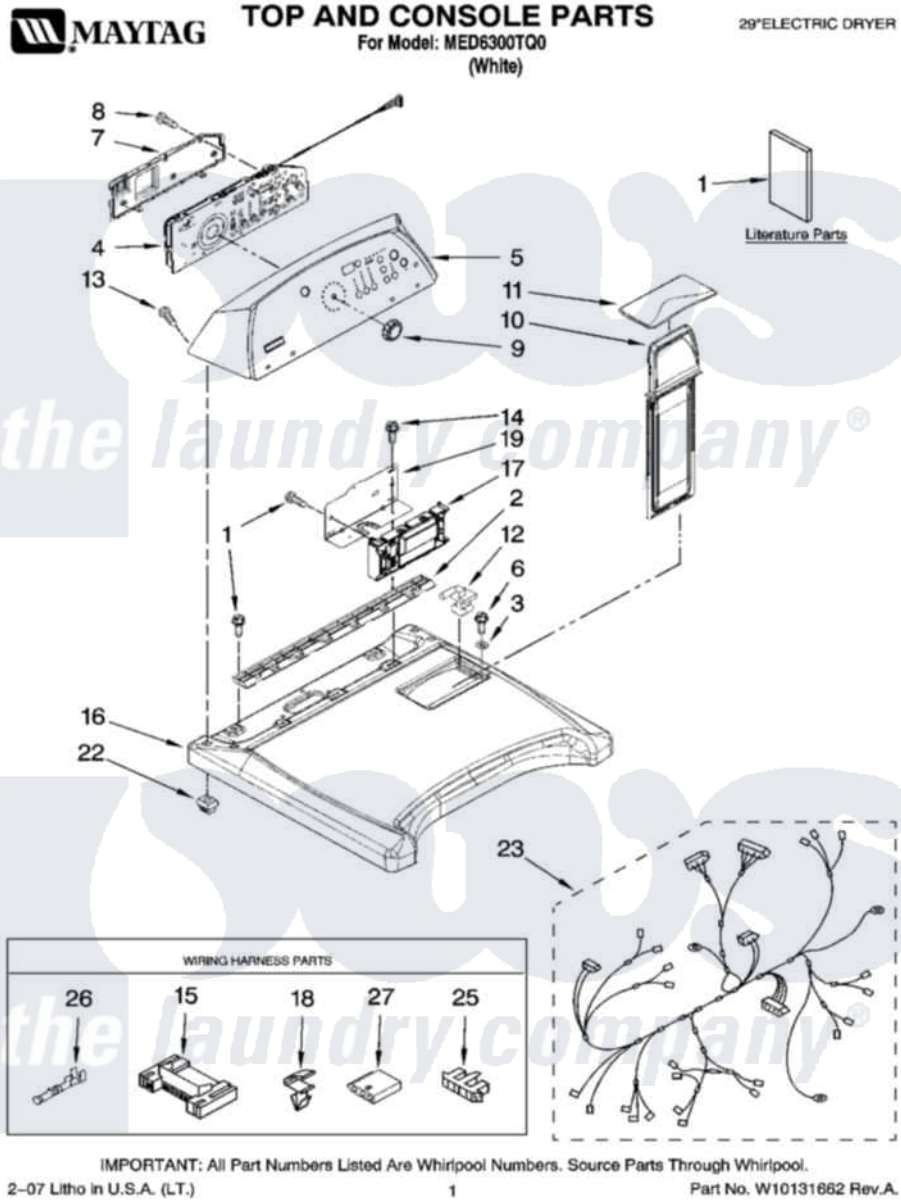

Maytag MED6300TQ0 01 - TOP AND CONSOLE PARTS

IMPORTANT: All Part Numbers Listed Are Whirlpool Numbers. Source Parts Through Whirlpool.
 2-07 Litho in U.S.A. (L.T.) 1 Part No. W10131662 Rev.A.

Maytag Residential Maytag MED6300TQ0 Dryer Parts Parts Diagram 01 - TOP AND CONSOLE PARTS
 Click on the part number to view part

Item	Original Part Number	Replaced By	Status	Part Description
1	W10114194		Not Available	Tech Sheet
"	W10114206		Not Available	Guide, Quick Start
"	W10088777		Not Available	Guide, Use & Care
2	8558863			Bracket, Console
3	237446	487596		Washer
4	W10051096			Assembly, User Interface
5	W10120084			Panel, Console
6	3196537	3196557		Panel, Manifold
7	8564265			Cover, Rear- User Interface
8	W10003770			Screw, 6-19 X 1/2
9	W10110196			Knob, Assembly
10	8572270			Assembly, Lint Screen
11	W10044320	W10168227		Cover, Lint Screen
12	W10044470			Hinge, RH
"	W10044480			Hinge, L.H.
13	W10001580			Screw, 10-16 X 5/16

14	337686	Not Available	SCREW, 8-18 X .500
15	3395683		Receptacle, Multi-Terminal
16	8565025		Top
17	W10111609	W10111616	Control, Electronic
18	3394427		Clip-Harness
19	8563853		Bracket, Machine Controller
22	8558853		Screw, Grommet
23	W10111428		Harness Wiring
25	3936144		Do-It-Yourself Repair Manuals
26	94614		Terminal
27	3397269		Connector, Timer