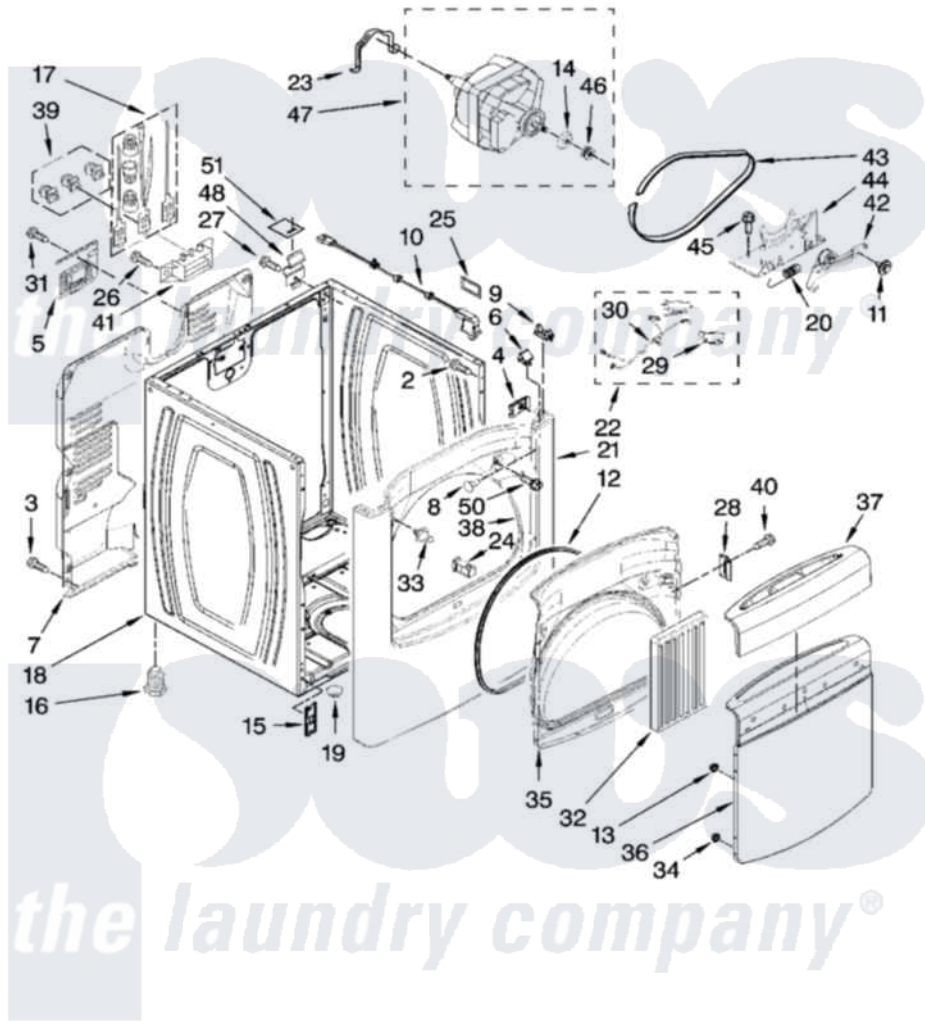

Maytag MED6300TQ0 02 - CABINET PARTS

CABINET PARTS

For Model: MED6300TQ0
(White)

W10131662

3

Maytag [Residential Maytag MED6300TQ0 Dryer Parts](#) Parts Diagram 02 - CABINET PARTS
Click on the part number to view part

Item	Original Part Number	Replaced By	Status	Part Description
2	343641	681414		Screw, 10AB X 1/2
3	693995			Screw, Hex Head
4	W10007520			Clip, Ground
5	W10110241			Cover, Terminal Block
6	8576625			Lock, Front Top
7	8558830		Not Available	Panel, Rear
8	3404413			Plug, Hinge Hole
9	8568303			Locator, Snap Down
10	3978977	W10201787		Switch-Dor
11	3389420			Retainer-Idler 1/4-20 X 1/16
12	8575027	W10239307		Seal-Door
13	342055	488627		Screw
14	8578538			Restrainer, Belt
15	3394083			Clip, Front Panel
16	3392100	49621		Feet-Leveling
"	279810			Foot-Optional

17	279318		Terminal Tinned And Brass Panel
18	857569	8563672	Cabinet
19	8578560		Hole, Plug
20	3387374		Spring, Idler
21	8565029	W10328862	Panel
22	8566208		Assembly, Switch
23	660658		Clamp, Motor Mounting 343481 685441
24	8572982	W10111905	Assembly, Door Catch
25	W10118614		Seal, Door Switch
26	3393008	308685	Side Trim)
27	3390631		Screw, 10-16 X 3/8
28	8565018		Assembly, Hinge And Pin
29	8564011		Bracket-Switch
30	8539897		Jumper,
31	8533974	4331106	Screw, No.10-32 X 7/16
32	W10050060		Filler-Door
33	8572983	W10295405	Strike
34	308499		Nut-1/4 Hf Self-Thread
35	8565020		Door, Inner
36	W10116924		Door Outer
37	W10111244	W10196276	Handle
38	W10044490		Seal, Front Panel
39	279393		Terminal Block Screw Kit
40	342055	488627	Screw
41	3397659		Block, Terminal
42	8547174		Idler And Pulley Assembly
43	8547168		Belt, Drive
44	8547166		Base, Motor
45	W10002600		Screw, 6-20 X 1 1/4
46	8578565		Pulley, 60 Hz
47	8566152	W10463866	Motor-Drve
48	238088	8066217	Hinge, Top
50	W10100830		Screw, 10-16 X 3/64
51	18849		Pad, Top Hinge