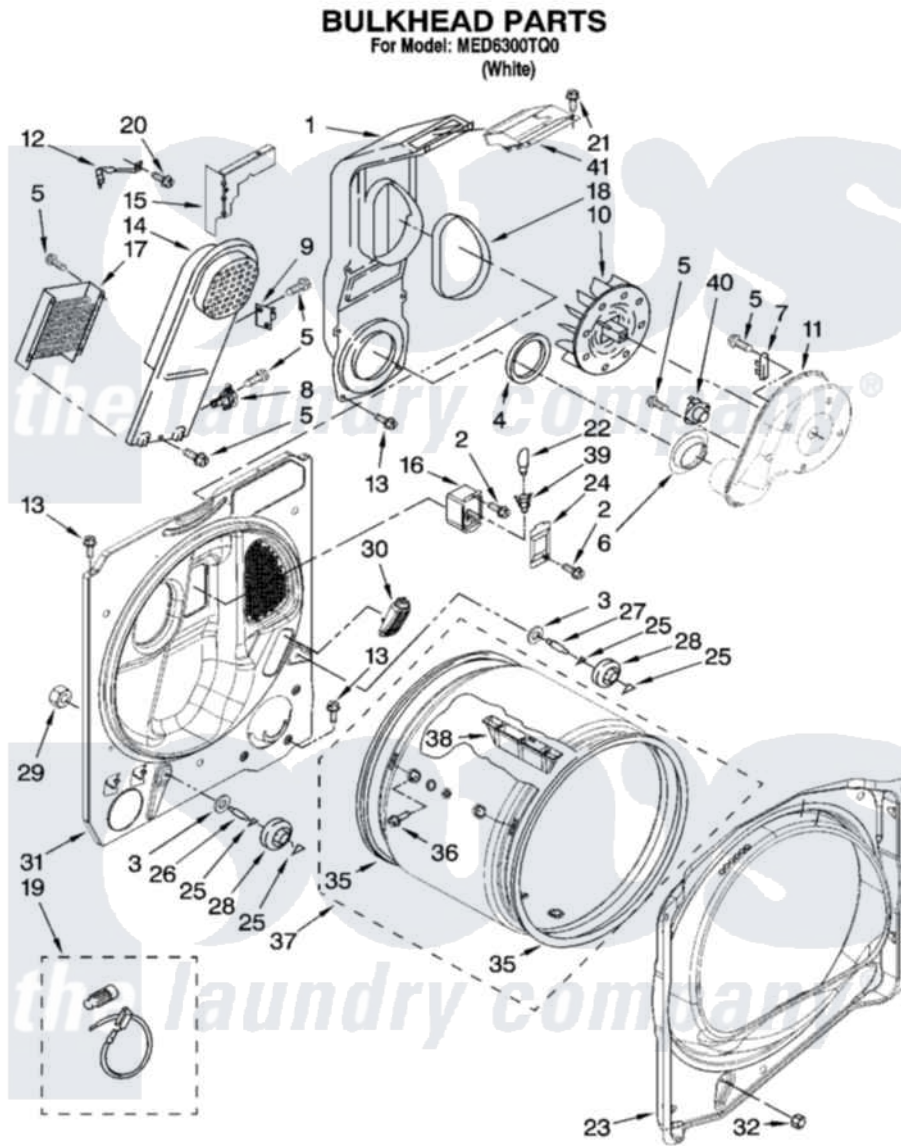

Maytag MED6300TQ0 03 - BULKHEAD PARTS, OPTIONAL PARTS (NOT INCLUDED)

IMPORTANT: All Part Numbers Listed Are Whirlpool Numbers. Source Parts Through Whirlpool.
W10131662 5

Maytag Residential Maytag MED6300TQ0 Dryer Parts Parts Diagram 03 - BULKHEAD PARTS, OPTIONAL PARTS (NOT INCLUDED)

Click on the part number to view part

Item	Original Part Number	Replaced By	Status	Part Description
1	8544805			Lint Chute Assembly
2	487909	488729		Screw
3	3387459	W10080960		Washer, Support
4	347139			Seal, Lint Chute
5	90767			Screw, 8A X 3/8 HeX Washer Head Tapping
6	8573836			Shield, Exhaust
7	3392519			Thermal Limiter
8	8566498			Thermostat, Hi-Limit
9	W10169881			Kit, Thermal Cut-Off
10	694089			Wheel, Blower
11	8577230			Housing, Blower
12	8546149			Clip-Heater Box
13	343641	681414		Screw, 10AB X 1/2
14	8544801			Box, Heater

15	W10053480		Bracket, Lint Chute
16	3977373		Bracket, Drum Light
17	8573069		Element, Heater
18	8544813		Seal, Lint Chute
19	279457		Wire Kit, Terminal
20	489463		Screw, 8-18 X 1/16
21	3196537	3196557	Panel, Manifold
22	3406126		Bulb
23	8558890		Bulkhead, Front
24	3402841	8532165	Lens, Drum Light
25	690997		Washer, Thrust
26	8575325	W10359272	Shaft, Roller Drum Threads
27	8575324	W10359271	Shaft, Drum Roller Threads
28	8536973	W10314173	Support
29	W10001120	W10080190	Nut, 3/8-16
30	8576468		Assembly, Sensor
31	8557242		Bulkhead, Rear
32	3934666	W10080210	Nut, 3/8 X 16
35	8557277	280140	Seal
36	W10109200		Screw, Baffle Mounting
37	8557270	8557272	Drum, Assembly
38	8565688		Baffle, Drum
39	3403634	W10136369	Socket, Drum Light Assembly
40	8577274		Thermostat 295F
41	8544810		Collar, Lint Chute
	279948	4392065	Kit, Dryer Repair
"	W10071550	W10071550A	Dryer Rack
"	8522199		Accessory Parts
"	72017		Paint, Touch-Up
"	4392899		Paint, Touch-Up
"	72032		Paint, Touch-Up
"	350930		Paint, Pressurized Spray B
"	4392901		Paint, Pressurized Spray
"	285006		Accessories Side Panel Kits Paint, Pressurized Spray
"	350938		Paint, Pressurized Spray B
"	799344		Paint, Touch-Up)