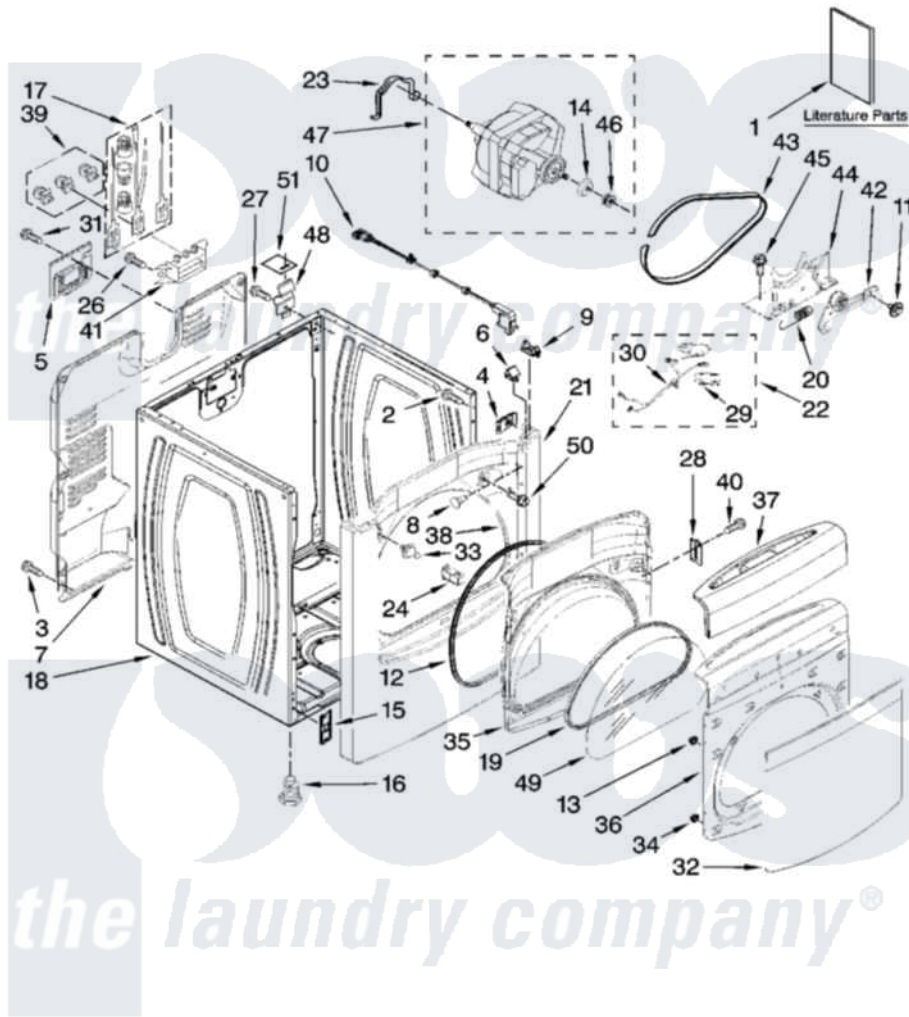

# Maytag MED6400TB0 01 - CABINET PARTS

## CABINET PARTS

For Model: MED6400TQ0, MED6400TB0  
(White) (Black)

29" ELECTRIC DRYER

IMPORTANT: All Part Numbers Listed Are Whirlpool Numbers. Source Parts Through Whirlpool.

2-07 Litho in U.S.A. (LT.)

1

Part No. W10118240 Rev. A

Maytag [Residential Maytag MED6400TB0 Dryer Parts](#) Parts Diagram 01 - CABINET PARTS

[Click on the part number to view part](#)

Item	Original Part Number	Replaced By	Status	Part Description
1	W10114194		Not Available	Tech Sheet
"	W10114206		Not Available	Guide, Quick Start
"	W10088777		Not Available	Guide, Use & Care
2	343641	<a href="#">681414</a>		Screw, 10AB X 1/2
3	<a href="#">693995</a>			Screw, Hex Head
4	<a href="#">W10007520</a>			Clip, Ground
5	<a href="#">W10110241</a>			Cover, Terminal Block
6	<a href="#">8576625</a>			Lock, Front Top
7	8558830		Not Available	Panel, Rear
8	<a href="#">3404413</a>			Plug, Hinge Hole
"	<a href="#">3404416</a>			Plug-Hole
9	<a href="#">8568303</a>			Locator, Snap Down
10	3978977	<a href="#">W10201787</a>		Switch-Dor
11	<a href="#">3389420</a>			Retainer-Idler 1/4-20 X 1/16
12	8575027	<a href="#">W10239307</a>		Seal-Door
13	342055	<a href="#">488627</a>		Screw