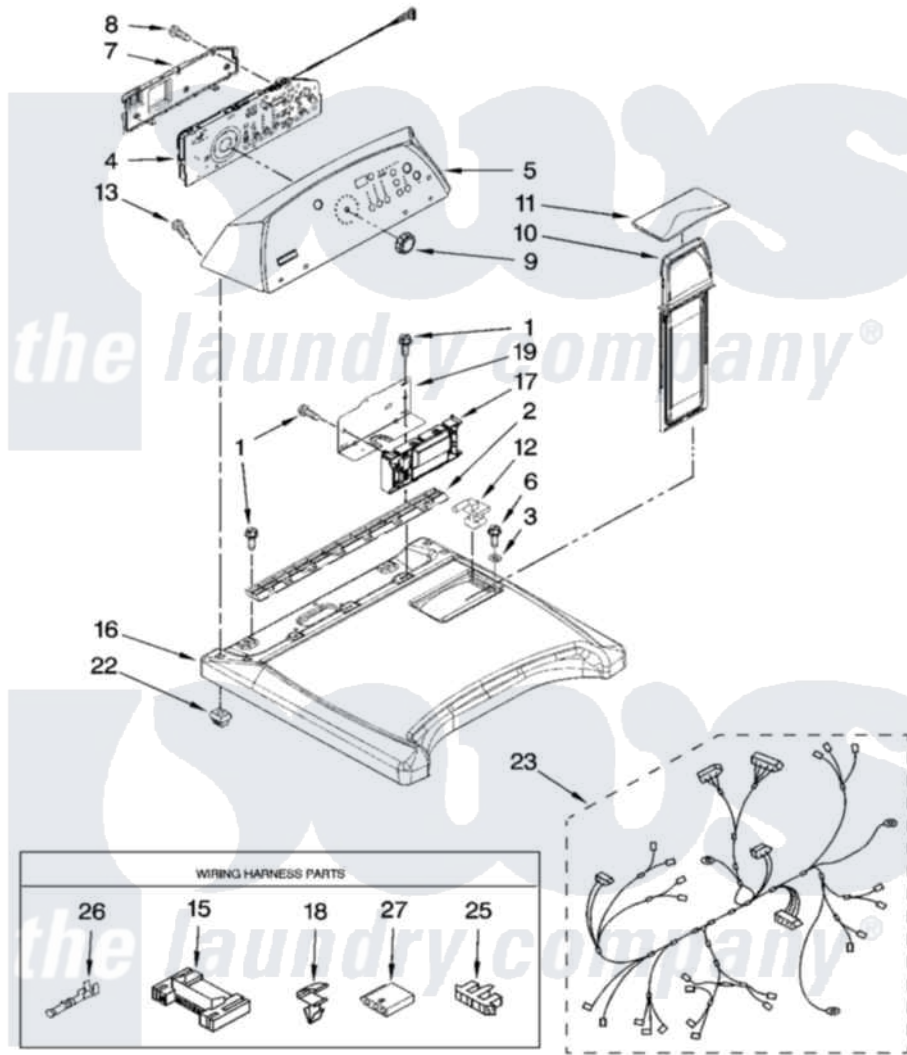

# Maytag MED6400TB0 02 - TOP AND CONSOLE PARTS

## TOP AND CONSOLE PARTS

For Model: MED6400TQ0, MED6400TB0  
(White) (Black)

IMPORTANT: All Part Numbers Listed Are Whirlpool Numbers. Source Parts Through Whirlpool.

W10118240

3

Maytag Residential Maytag MED6400TB0 Dryer Parts Parts Diagram 02 - TOP AND CONSOLE PARTS

Click on the part number to view part

Item	Original Part Number	Replaced By	Status	Part Description
1	337686		Not Available	SCREW, 8-18 X .500
2	<a href="#">8558863</a>			Bracket, Console
3	237446	<a href="#">487596</a>		Washer
4	<a href="#">W10051096</a>			Assembly, User Interface
5	<a href="#">W10120084</a>			Panel, Console
"	<a href="#">W10120085</a>			Panel, Console
6	3196537	<a href="#">3196557</a>		Panel, Manifold
7	<a href="#">8564265</a>			Cover, Rear- User Interface
8	<a href="#">W10003770</a>			Screw, 6-19 X 1/2
9	<a href="#">W10110196</a>			Knob, Assembly
10	<a href="#">8572270</a>			Assembly, Lint Screen
11	W10044320	<a href="#">W10168227</a>		Cover, Lint Screen
"	<a href="#">W10044360</a>			Cover, Lint Screen
12	<a href="#">W10044470</a>			Hinge, RH
"	<a href="#">W10044480</a>			Hinge, L.H.
13	<a href="#">W10001580</a>			Screw, 10-16 X 5/16

15	<a href="#">3395683</a>		Receptacle, Multi-Terminal
16	<a href="#">8565025</a>		Top
"	<a href="#">8565028</a>		Top
17	W10111609	<a href="#">W10111616</a>	Control, Electronic
18	<a href="#">3394427</a>		Clip-Harness
19	<a href="#">8563853</a>		Bracket, Machine Controller
22	<a href="#">8558853</a>		Screw, Grommet
23	8299914	<a href="#">W10111428</a>	Harness Wiring
25	<a href="#">3936144</a>		Do-It-Yourself Repair Manuals
26	<a href="#">94614</a>		Terminal
27	<a href="#">3397269</a>		Connector, Timer