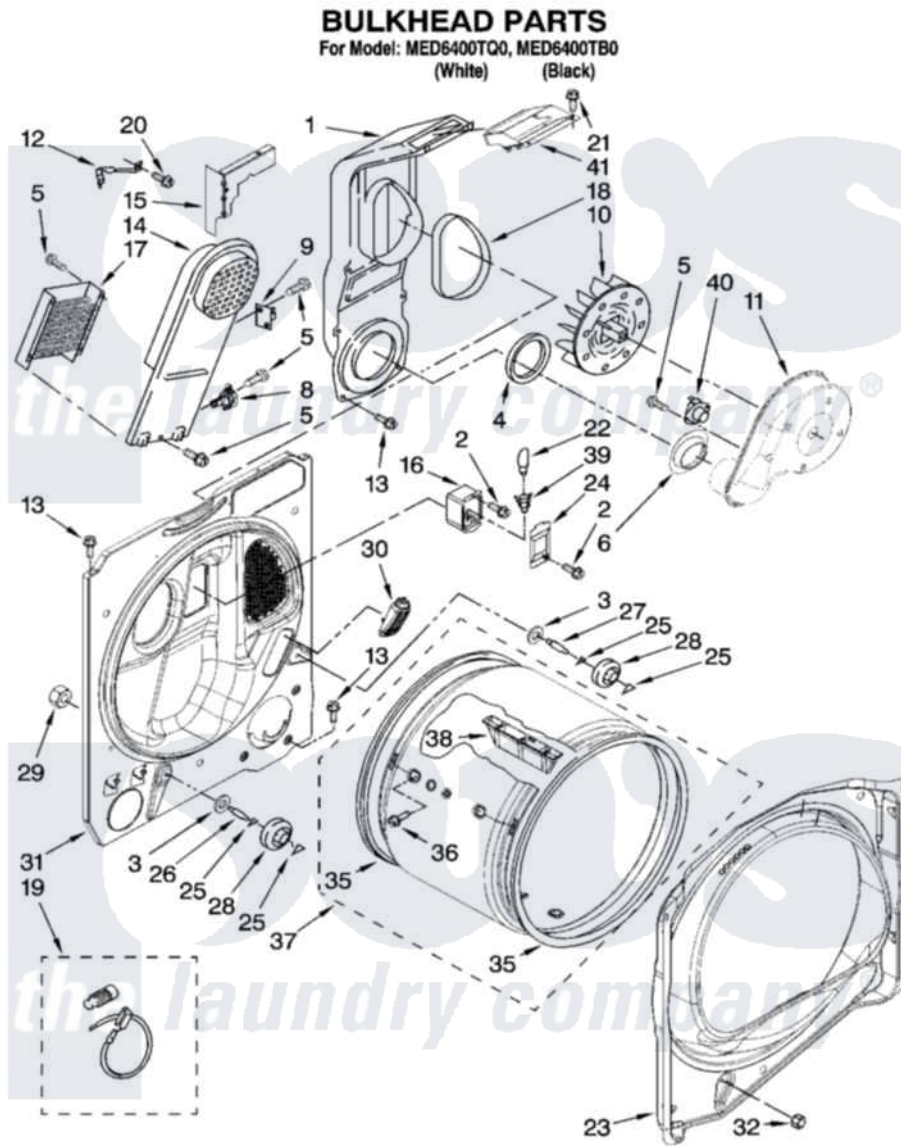

**Maytag MED6400TB0 03 - BULKHEAD PARTS, OPTIONAL PARTS (NOT INCLUDED)**

IMPORTANT: All Part Numbers Listed Are Whirlpool Numbers. Source Parts Through Whirlpool.  
W10118240 5

Maytag Residential Maytag MED6400TB0 Dryer Parts Parts Diagram 03 - BULKHEAD PARTS, OPTIONAL PARTS (NOT INCLUDED)

Click on the part number to view part

Item	Original Part Number	Replaced By	Status	Part Description
1	<a href="#">8544805</a>			Lint Chute Assembly
2	487909	<a href="#">488729</a>		Screw
3	3387459	<a href="#">W10080960</a>		Washer, Support
4	<a href="#">347139</a>			Seal, Lint Chute
5	<a href="#">90767</a>			Screw, 8A X 3/8 HeX Washer Head Tapping
6	<a href="#">8573836</a>			Shield, Exhaust
8	<a href="#">8566498</a>			Thermostat, Hi-Limit
9	<a href="#">W10169881</a>			Kit, Thermal Cut-Off
10	<a href="#">694089</a>			Wheel, Blower
11	<a href="#">8577230</a>			Housing, Blower
12	<a href="#">8546149</a>			Clip-Heater Box
13	343641	<a href="#">681414</a>		Screw, 10AB X 1/2
14	<a href="#">8544801</a>			Box, Heater
15	<a href="#">W10053480</a>			Bracket, Lint Chute