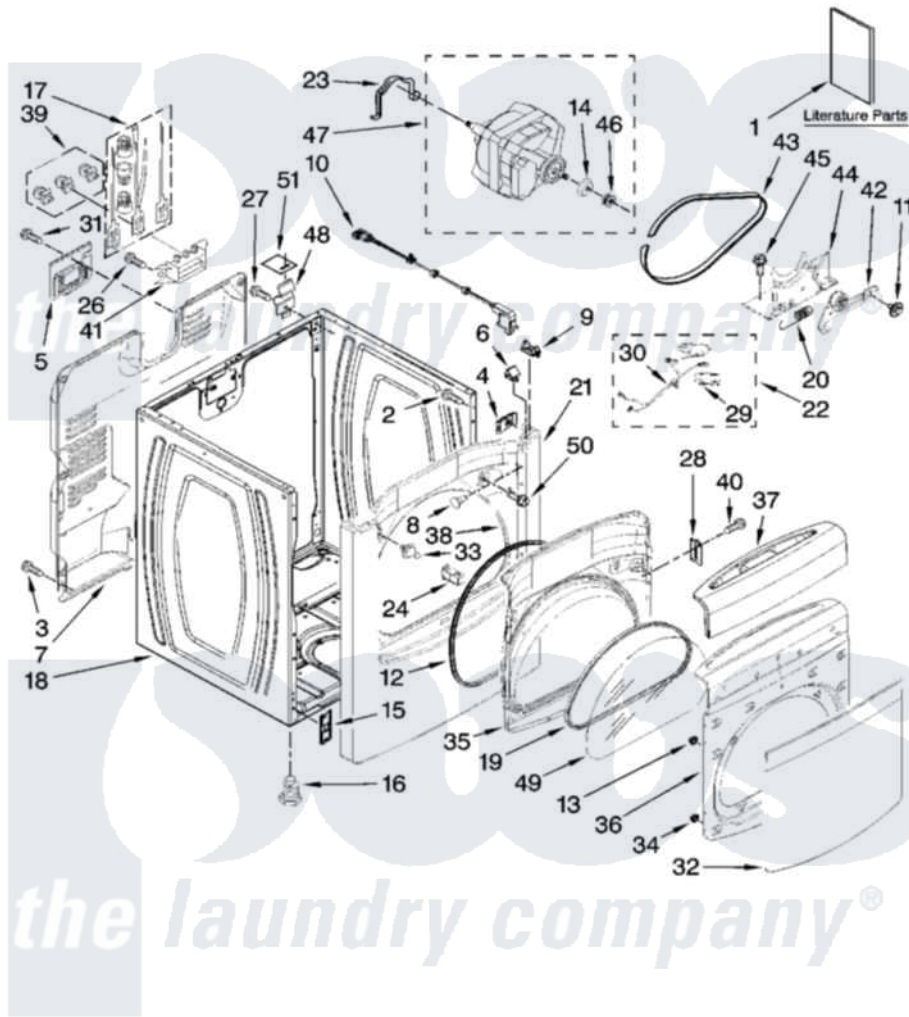

# Maytag MED6400TQ0 01 - CABINET PARTS

## CABINET PARTS

For Model: MED6400TQ0, MED6400TB0  
(White) (Black)

29" ELECTRIC DRYER

IMPORTANT: All Part Numbers Listed Are Whirlpool Numbers. Source Parts Through Whirlpool.

2-07 Litho in U.S.A. (LT.)

1

Part No. W10118240 Rev. A

Maytag [Residential Maytag MED6400TQ0 Dryer Parts](#) Parts Diagram 01 - CABINET PARTS

[Click on the part number to view part](#)

Item	Original Part Number	Replaced By	Status	Part Description
1	W10114194		Not Available	Tech Sheet
"	W10114206		Not Available	Guide, Quick Start
"	W10088777		Not Available	Guide, Use & Care
2	343641	<a href="#">681414</a>		Screw, 10AB X 1/2
3	<a href="#">693995</a>			Screw, Hex Head
4	<a href="#">W10007520</a>			Clip, Ground
5	<a href="#">W10110241</a>			Cover, Terminal Block
6	<a href="#">8576625</a>			Lock, Front Top
7	8558830		Not Available	Panel, Rear
8	<a href="#">3404413</a>			Plug, Hinge Hole
"	<a href="#">3404416</a>			Plug-Hole
9	<a href="#">8568303</a>			Locator, Snap Down
10	3978977	<a href="#">W10201787</a>		Switch-Dor
11	<a href="#">3389420</a>			Retainer-Idler 1/4-20 X 1/16
12	8575027	<a href="#">W10239307</a>		Seal-Door
13	342055	<a href="#">488627</a>		Screw