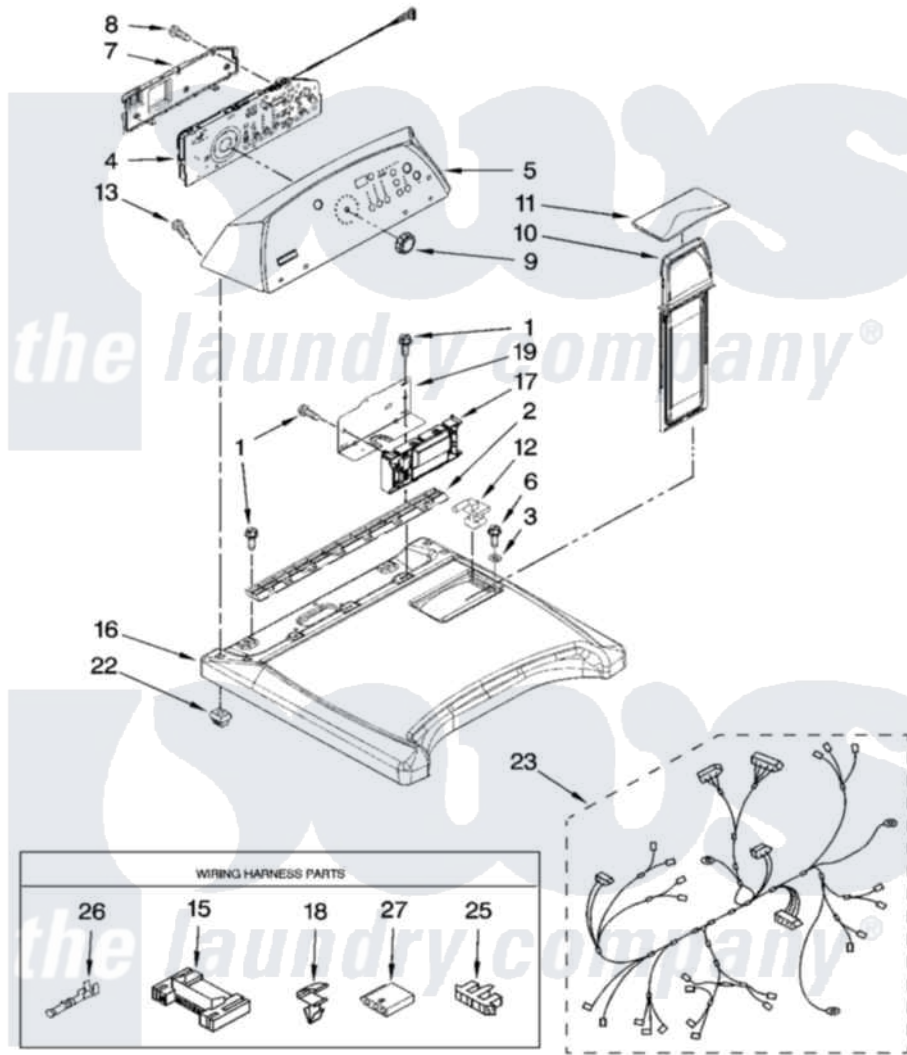

Maytag MED6400TQ0 02 - TOP AND CONSOLE PARTS

TOP AND CONSOLE PARTS

For Model: MED6400TQ0, MED6400TB0
(White) (Black)

IMPORTANT: All Part Numbers Listed Are Whirlpool Numbers. Source Parts Through Whirlpool.

W10118240

3

Maytag Residential Maytag MED6400TQ0 Dryer Parts Parts Diagram 02 - TOP AND CONSOLE PARTS

Click on the part number to view part

Item	Original Part Number	Replaced By	Status	Part Description
1	337686		Not Available	SCREW, 8-18 X .500
2	8558863			Bracket, Console
3	237446	487596		Washer
4	W10051096			Assembly, User Interface
5	W10120084			Panel, Console
"	W10120085			Panel, Console
6	3196537	3196557		Panel, Manifold
7	8564265			Cover, Rear- User Interface
8	W10003770			Screw, 6-19 X 1/2
9	W10110196			Knob, Assembly
10	8572270			Assembly, Lint Screen
11	W10044320	W10168227		Cover, Lint Screen
"	W10044360			Cover, Lint Screen
12	W10044470			Hinge, RH
"	W10044480			Hinge, L.H.
13	W10001580			Screw, 10-16 X 5/16

15	3395683		Receptacle, Multi-Terminal
16	8565025		Top
"	8565028		Top
17	W10111609	W10111616	Control, Electronic
18	3394427		Clip-Harness
19	8563853		Bracket, Machine Controller
22	8558853		Screw, Grommet
23	8299914	W10111428	Harness Wiring
25	3936144		Do-It-Yourself Repair Manuals
26	94614		Terminal
27	3397269		Connector, Timer