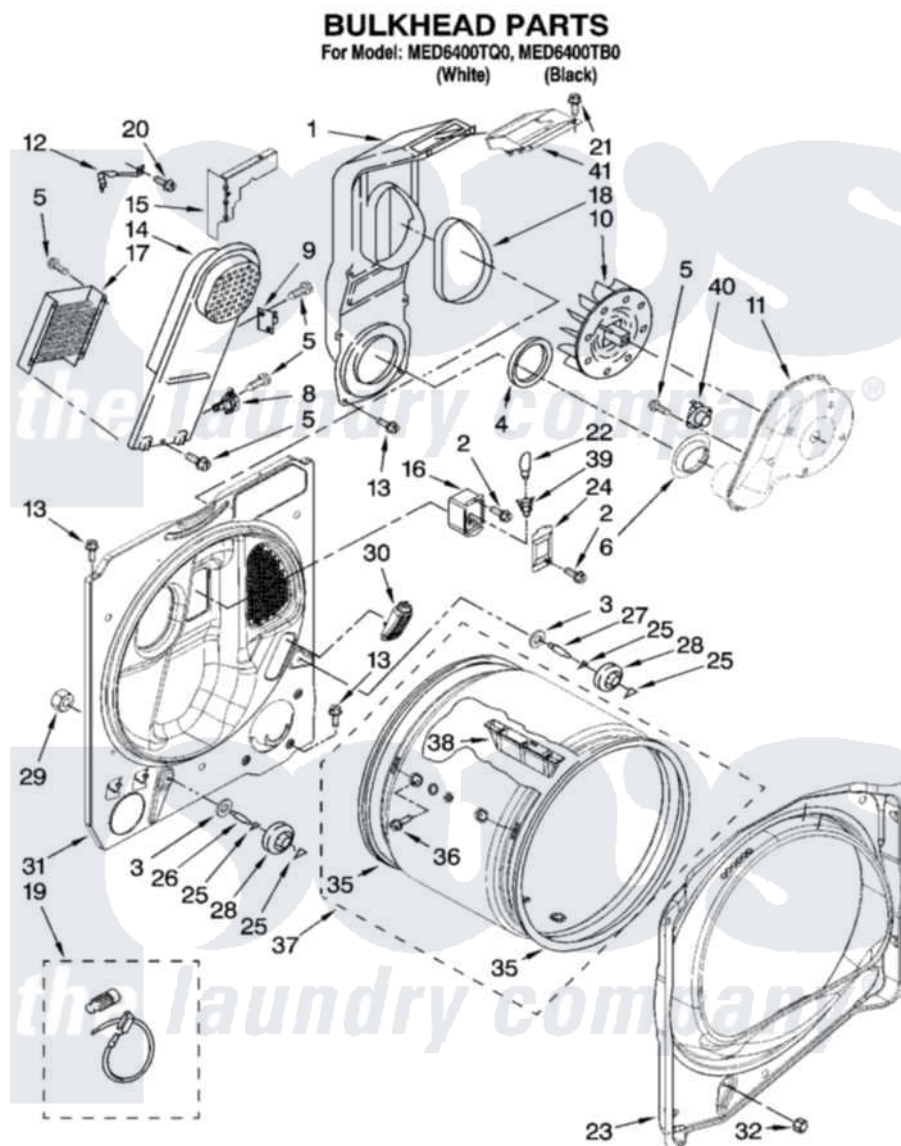

**Maytag MED6400TQ0 03 - BULKHEAD PARTS, OPTIONAL PARTS (NOT INCLUDED)**

IMPORTANT: All Part Numbers Listed Are Whirlpool Numbers. Source Parts Through Whirlpool.

W10118240

5

Maytag [Residential Maytag MED6400TQ0 Dryer Parts](#) Parts Diagram 03 - BULKHEAD PARTS, OPTIONAL PARTS (NOT INCLUDED)

[Click on the part number to view part](#)

Item	Original Part Number	Replaced By	Status	Part Description
1	<a href="#">8544805</a>			Lint Chute Assembly
2	487909	<a href="#">488729</a>		Screw
3	3387459	<a href="#">W10080960</a>		Washer, Support
4	<a href="#">347139</a>			Seal, Lint Chute
5	<a href="#">90767</a>			Screw, 8A X 3/8 HeX Washer Head Tapping
6	<a href="#">8573836</a>			Shield, Exhaust
8	<a href="#">8566498</a>			Thermostat, Hi-Limit
9	<a href="#">W10169881</a>			Kit, Thermal Cut-Off
10	<a href="#">694089</a>			Wheel, Blower
11	<a href="#">8577230</a>			Housing, Blower
12	<a href="#">8546149</a>			Clip-Heater Box
13	343641	<a href="#">681414</a>		Screw, 10AB X 1/2
14	<a href="#">8544801</a>			Box, Heater
15	<a href="#">W10053480</a>			Bracket, Lint Chute