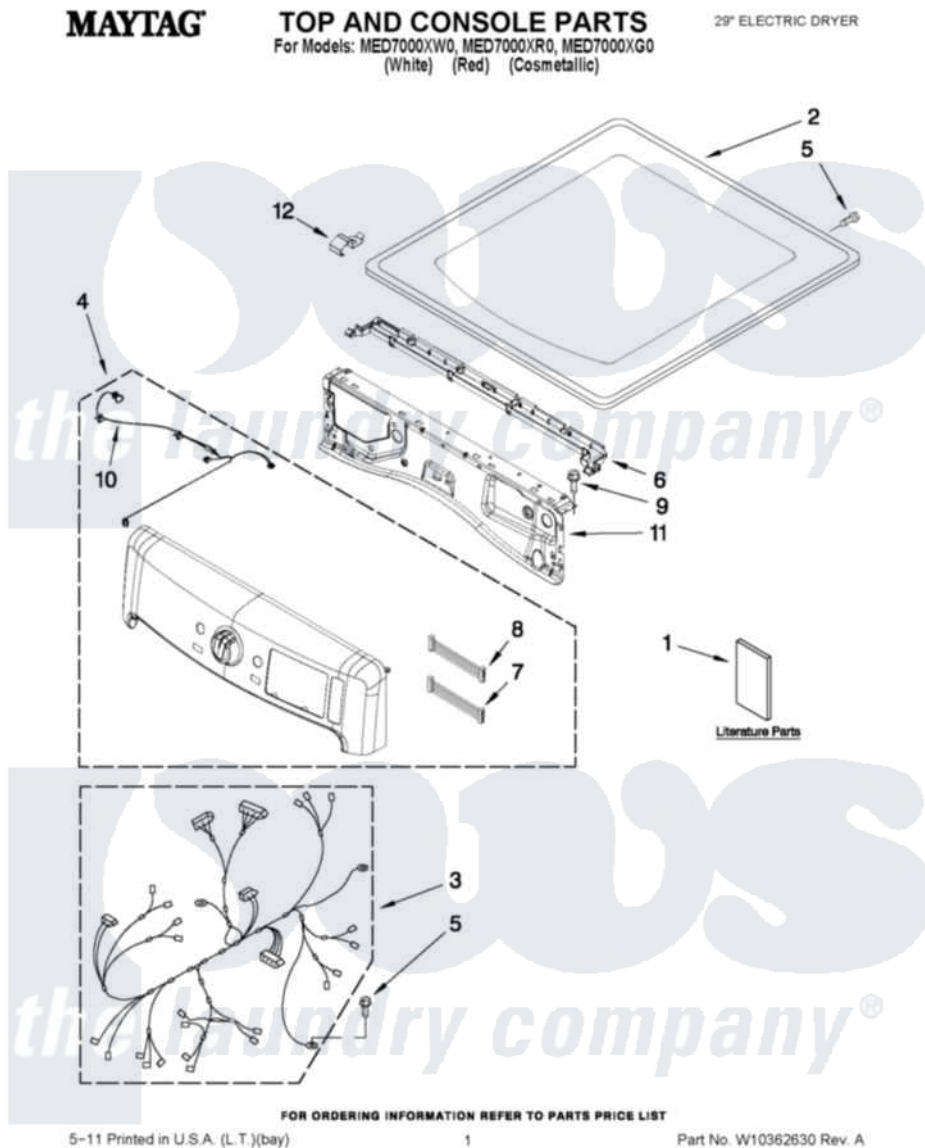

Maytag MED7000XG0 01 - TOP AND CONSOLE PARTS

Maytag Residential Maytag MED7000XG0 Dryer Parts Parts Diagram 01 - TOP AND CONSOLE PARTS
 Click on the part number to view part

Item	Original Part Number	Replaced By	Status	Part Description
1	W10312954		Not Available	USE & CARE GUIDE
"	W10316958		Not Available	TECH SHEET
"	W10057363		Not Available	USE & CARE GUIDE (ENGLISH)
2	W10208383			Top
"	W10337792			Top
"	W10301057			Top
3	W10295037			Harness, Main
4	W10350669			Panel, Console
"	W10350671			Panel, Console
"	W10350673	W10388467		Console
5	693995			Screw, Hex Head
6	W10317570			Water Channel
7	W10309986			Cable, Jumper
8	W10309987			Cable, Jumper
9	3390647	488729		Screw
10	W10267833			Cable, Led User-Interface