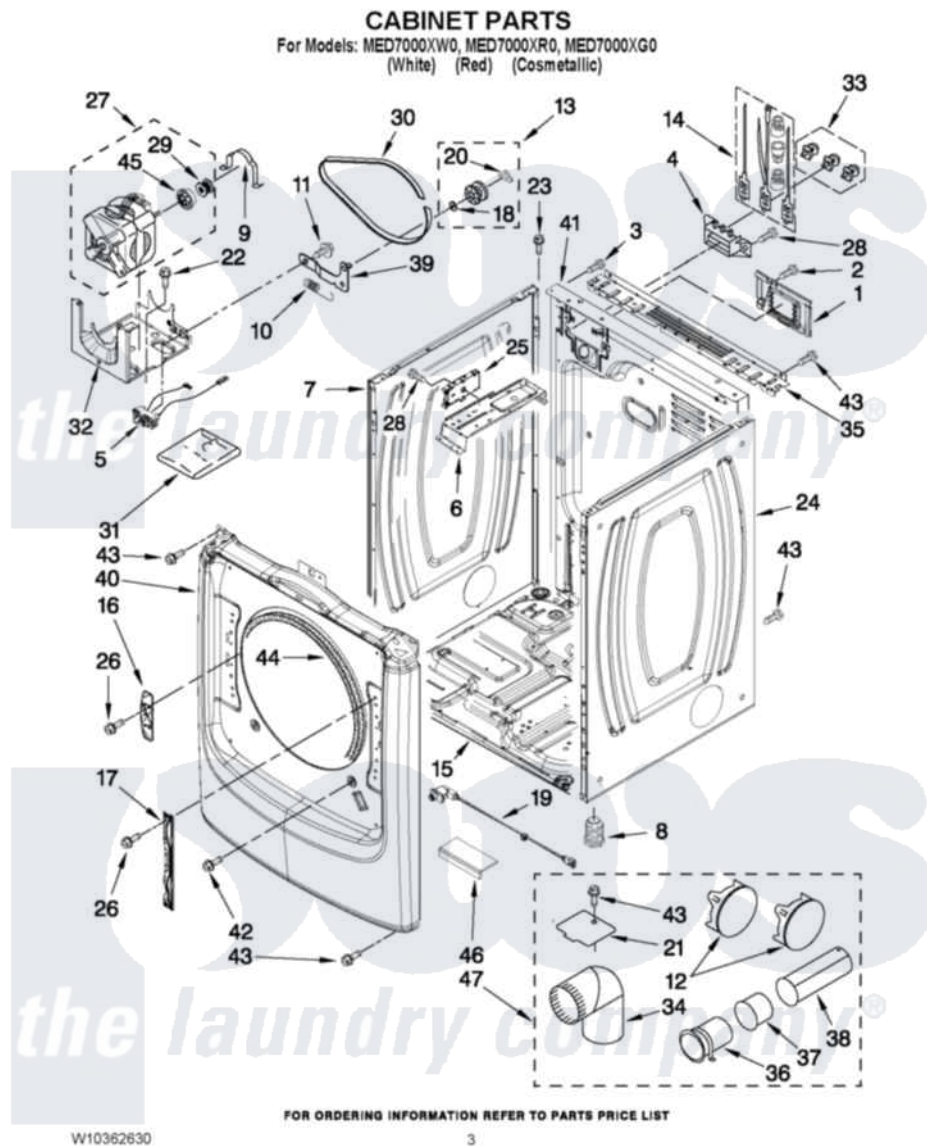

Maytag MED7000XG0 02 - CABINET PARTS

Maytag Residential Maytag MED7000XG0 Dryer Parts Parts Diagram 02 - CABINET PARTS
Click on the part number to view part

Item	Original Part Number	Replaced By	Status	Part Description
1	W10316167			Cover,
2	3390814	90767		Screw, 8A X 3/8 HeX Washer Head Tapping
3	8533974	4331106		Screw, No.10-32 X 7/16
4	3397659			Block, Terminal
5	W10246525	W10314253		Switch, Assembly Broken Belt
6	W10259611			Bracket, Control
7	W10192435			Panel, Side
"	W10337789	W10468502		Panel, Side
"	W10301058			Panel, Side
8	3392100	49621		Feet-Leveling
NI	279810			Foot-Optional
9	660658			Clamp, Motor Mounting 343481 685441
10	3387374			Spring, Idler
11	3389420			Retainer-Idler 1/4-20 X 1/16
12	49252			Plug, Multivent