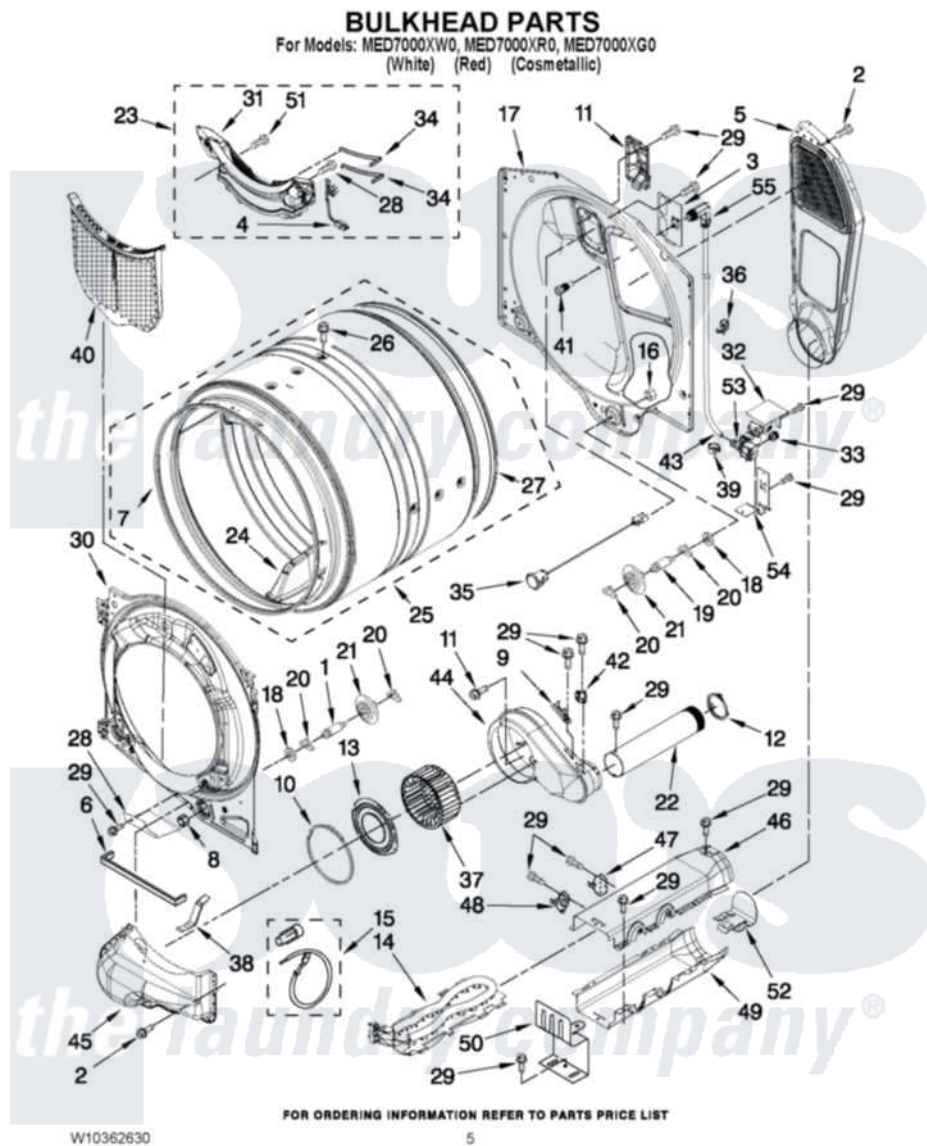

# Maytag MED7000XG0 03 - BULKHEAD PARTS

Maytag [Residential Maytag MED7000XG0 Dryer Parts](#) Parts Diagram 03 - BULKHEAD PARTS  
Click on the part number to view part

Item	Original Part Number	Replaced By	Status	Part Description
1	<a href="#">W10359271</a>			Shaft, Drum Roller Threads
2	3390647	<a href="#">488729</a>		Screw
3	<a href="#">W10249422</a>			Nozzle, Bracket Rear
4	<a href="#">W10298258</a>			Harness, Sensor
5	697354	<a href="#">3387911</a>		Duct-Air
6	<a href="#">W10211950</a>			Seal, Outlet Housing
7	<a href="#">W10273050</a>			Seal, Drum Front
8	3934666	<a href="#">W10080210</a>		Nut, 3/8 X 16
9	<a href="#">3392519</a>			Thermal Limiter
10	<a href="#">697770</a>			Seal, Cover Plate Blower Housing
11	<a href="#">W10208422</a>			Rear Deflector
12	<a href="#">W10344699</a>			Collar, Duct
13	<a href="#">W10211901</a>			Collar Assembly
14	<a href="#">8544771</a>			Heater Element
15	<a href="#">279457</a>			Wire Kit, Terminal
16	W10001120	<a href="#">W10080190</a>		Nut, 3/8-16