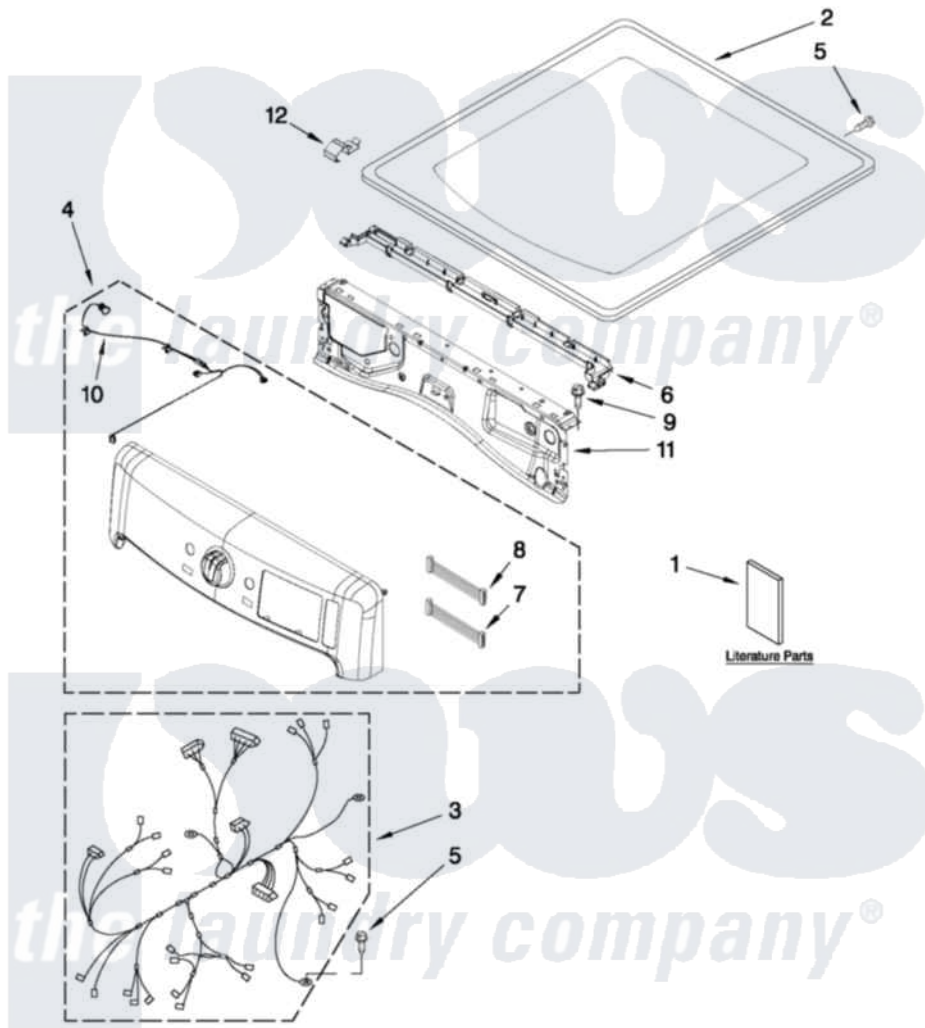

Maytag MED7000XG1 01 - TOP AND CONSOLE PARTS

MAYTAG

TOP AND CONSOLE PARTS

For Models: MED7000XW1, MED7000XR1, MED7000XG1
(White) (Red) (Cosmetallic)

29" ELECTRIC DRYER

FOR ORDERING INFORMATION REFER TO PARTS PRICE LIST

7-11 Printed in U.S.A. (JLP) (psw)

1

Part No. W10436085 Rev. A

Maytag [Residential Maytag MED7000XG1 Dryer Parts](#) Parts Diagram 01 - TOP AND CONSOLE PARTS

[Click on the part number to view part](#)

Item	Original Part Number	Replaced By	Status	Part Description
1	W10312954		Not Available	USE & CARE GUIDE
"	W10316958		Not Available	TECH SHEET
"	W10423118		Not Available	INSTALLATION, INSTRUCTION
2	W10208383			Top
"	W10337792			Top
"	W10301057			Top
3	W10355893			Harness, Main
4	W10350669			Panel, Console
"	W10350671			Panel, Console
"	W10350673	W10388467		Console
5	693995			Screw, Hex Head
6	W10317570			Water Channel
7	W10309986			Cable, Jumper
8	W10309987			Cable, Jumper
9	3390647	488729		Screw
10	W10267833			Cable, Led User-Interface