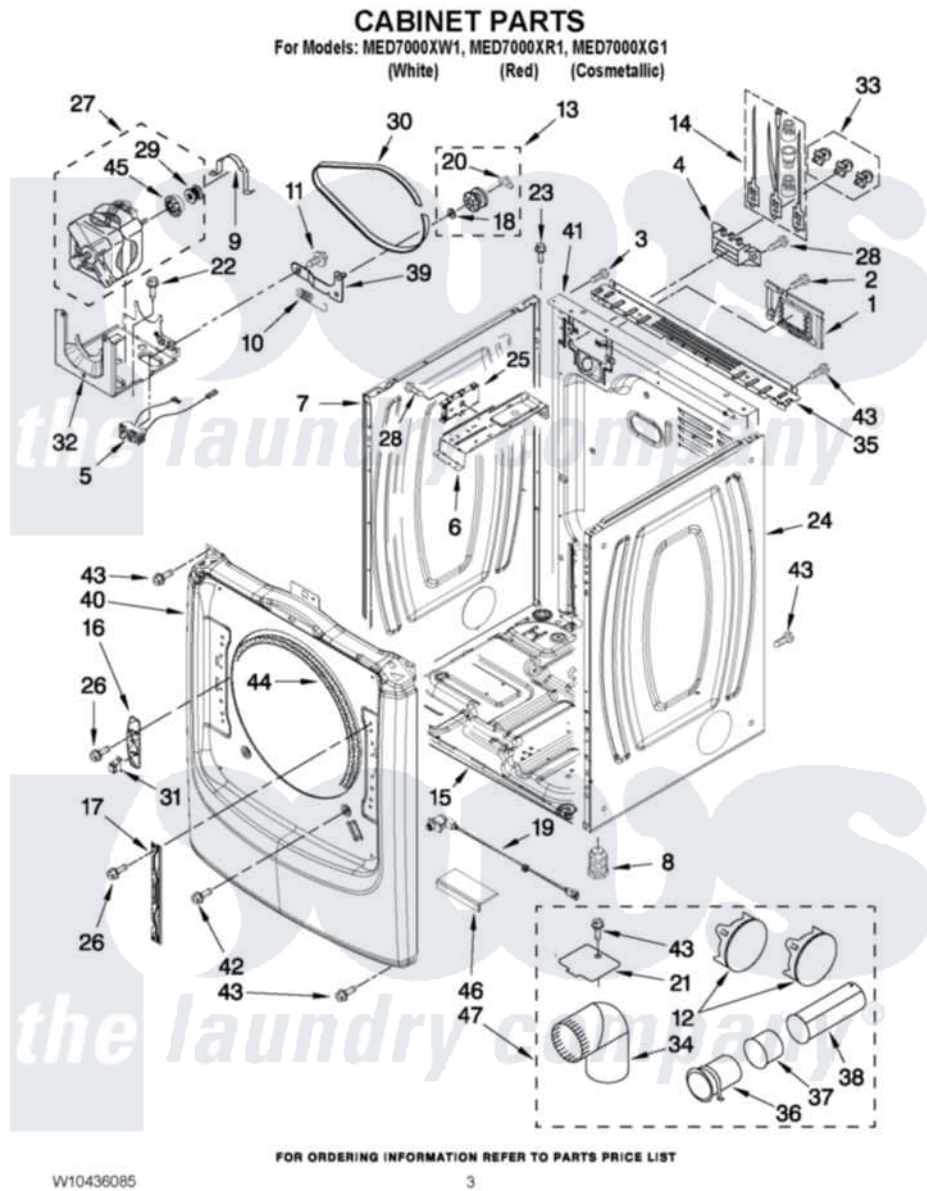

# Maytag MED7000XG1 02 - CABINET PARTS

W10436085

3

Maytag [Residential Maytag MED7000XG1 Dryer Parts](#) Parts Diagram 02 - CABINET PARTS  
Click on the part number to view part

Item	Original Part Number	Replaced By	Status	Part Description
1	<a href="#">W10316167</a>			Cover,
2	3390814	<a href="#">90767</a>		Screw, 8A X 3/8 HeX Washer Head Tapping
3	8533974	<a href="#">4331106</a>		Screw, No.10-32 X 7/16
4	<a href="#">3397659</a>			Block, Terminal
5	W10246525	<a href="#">W10314253</a>		Switch, Assembly Broken Belt
6	<a href="#">W10259611</a>			Bracket, Control
7	<a href="#">W10192435</a>			Panel, Side
"	W10337789	<a href="#">W10468502</a>		Panel, Side
"	<a href="#">W10301058</a>			Panel, Side
8	3392100	<a href="#">49621</a>		Feet-Leveling
NI	<a href="#">279810</a>			Foot-Optional
9	<a href="#">W10121316</a>			Plug, Multivalent
10	<a href="#">3387374</a>			Spring, Idler
11	<a href="#">3389420</a>			Retainer-Idler 1/4-20 X 1/16
12	<a href="#">49252</a>			Plug, Multivalent
"	W10151499	<a href="#">W10404617</a>		Plug, Multivalent