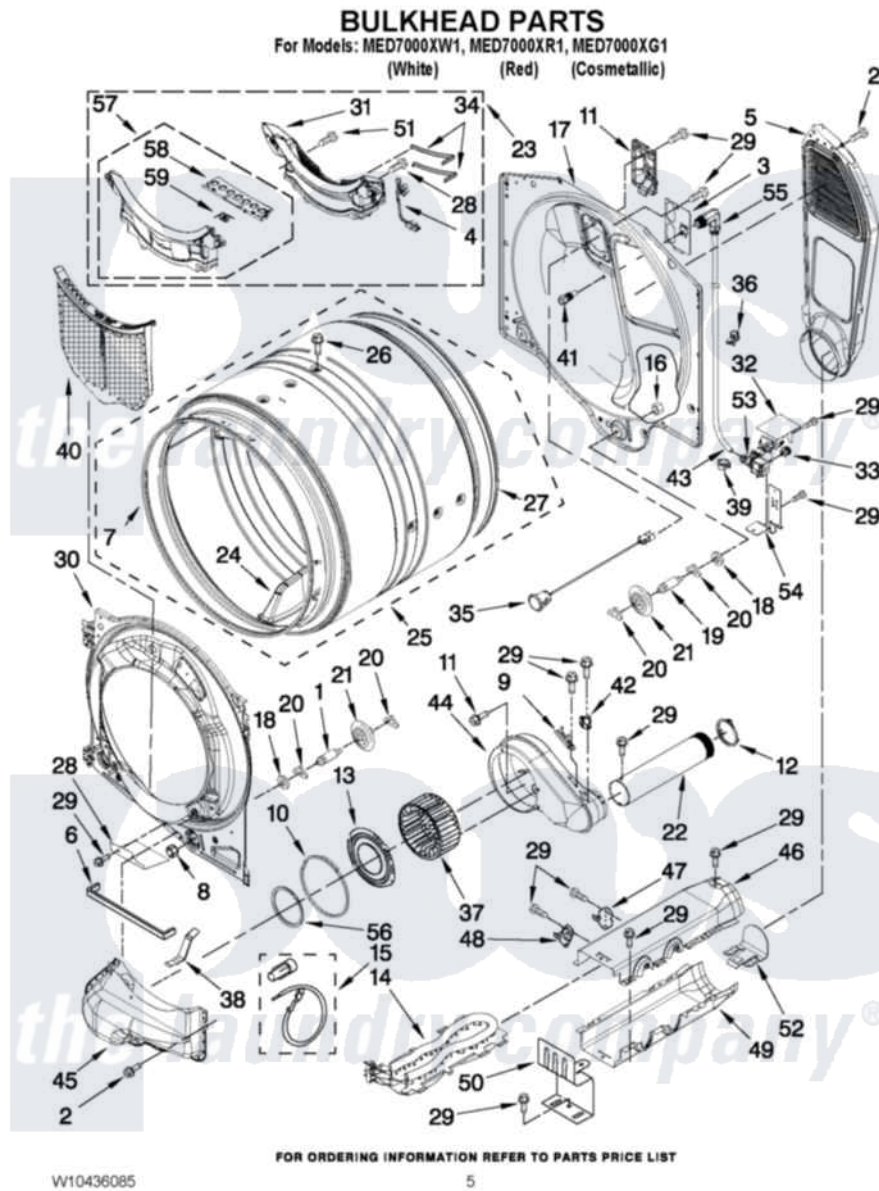

# Maytag MED7000XG1 03 - BULKHEAD PARTS

Maytag [Residential Maytag MED7000XG1 Dryer Parts](#) Parts Diagram 03 - BULKHEAD PARTS  
Click on the part number to view part

Item	Original Part Number	Replaced By	Status	Part Description
1	<a href="#">W10359271</a>			Shaft, Drum Roller Threads
2	3390647	<a href="#">488729</a>		Screw
3	<a href="#">W10249422</a>			Nozzle, Bracket Rear
4	<a href="#">W10298258</a>			Harness, Sensor
5	697354	<a href="#">3387911</a>		Duct-Air
6	<a href="#">W10211950</a>			Seal, Outlet Housing
7	<a href="#">W10273050</a>			Seal, Drum Front
8	3934666	<a href="#">W10080210</a>		Nut, 3/8 X 16
9	<a href="#">3392519</a>			Thermal Limiter
10	<a href="#">697770</a>			Seal, Cover Plate Blower Housing
11	<a href="#">W10208422</a>			Rear Deflector
12	<a href="#">W10344699</a>			Collar, Duct
13	<a href="#">W10211901</a>			Collar Assembly
14	<a href="#">8544771</a>			Heater Element
15	<a href="#">279457</a>			Wire Kit, Terminal
16	W10001120	<a href="#">W10080190</a>		Nut, 3/8-16