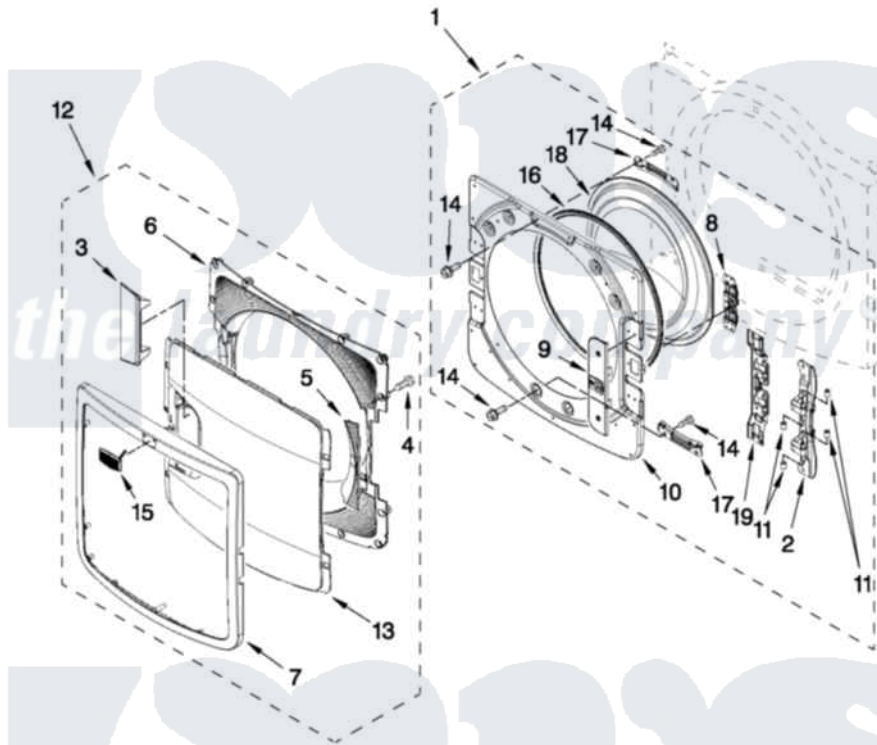

Maytag MED7000XG1 04 - DOOR PARTS

DOOR PARTS

For Models: MED7000XW1, MED7000XR1, MED7000XG1
(White) (Red) (Cosmetallic)

W10436085

FOR ORDERING INFORMATION REFER TO PARTS PRICE LIST

7

Maytag [Residential Maytag MED7000XG1 Dryer Parts](#) Parts Diagram 04 - DOOR PARTS
Click on the part number to view part

Item	Original Part Number	Replaced By	Status	Part Description
1	W10272387			Door Assembly Inner
2	W10208415			Hinge Base
3	W10272398			Door Handle
4	9742177			Screw, 8-18 X .625
5	W10272400			Door Plug
6	W10272392			Door-Intermediate
7	W10272390			Trim Door
8	W10208254			Door Inner Screw, 10-32 X 1/2
9	W10272404			Cover, Door Catch
10	W10285652			Inner Door
11	W10208398			Cap, Hinge
12	W10272389			Door, Outer Assembly
13	W10272391			Screen, Outer Door
14	W10288126			Screw, 10-32 X 1/2
15	W10316087			Badge Assembly
16	W10208417			Window Inner Door