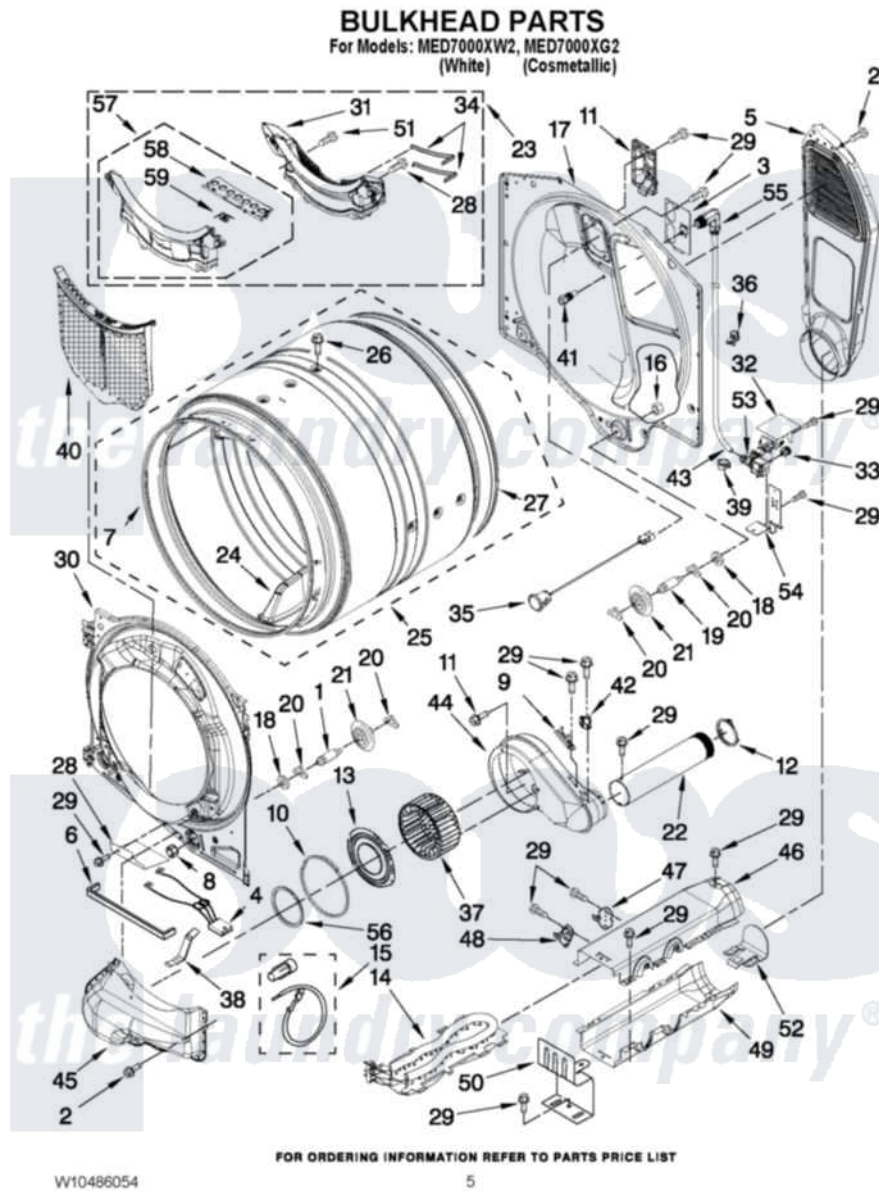

Maytag MED7000XG2 03 - BULKHEAD PARTS

Maytag [Residential Maytag MED7000XG2 Dryer Parts](#) Parts Diagram 03 - BULKHEAD PARTS
Click on the part number to view part

Item	Original Part Number	Replaced By	Status	Part Description
1	W10359271			Shaft, Drum Roller Threads
2	3390647	488729		Screw
3	W10249422			Nozzle, Bracket Rear
4	3406653			Harness, Sensor
5	697354	3387911		Duct-Air
6	W10211950			Seal, Outlet Housing
7	W10273050			Seal, Drum Front
8	3934666	W10080210		Nut, 3/8 X 16
9	3392519			Thermal Limiter
10	697770			Seal, Cover Plate Blower Housing
11	W10208422			Rear Deflector
12	W10344699			Collar, Duct
13	W10211901			Collar Assembly
14	8544771			Heater Element
15	279457			Wire Kit, Terminal
16	W10001120	W10080190		Nut, 3/8-16