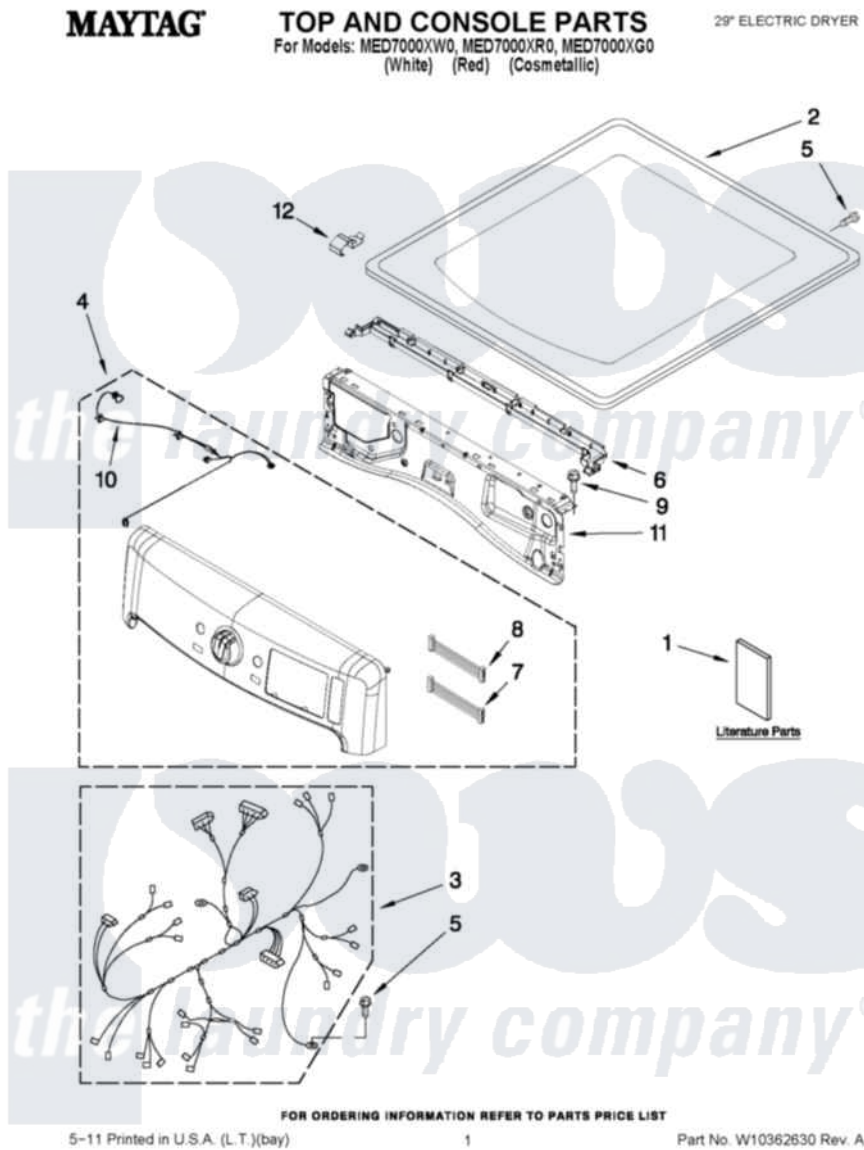

Maytag MED7000XR0 01 - TOP AND CONSOLE PARTS

Maytag [Residential Maytag MED7000XR0 Dryer Parts](#) Parts Diagram 01 - TOP AND CONSOLE PARTS
 Click on the part number to view part

Item	Original Part Number	Replaced By	Status	Part Description
1	W10312954		Not Available	USE & CARE GUIDE
"	W10316958		Not Available	TECH SHEET
"	W10057363		Not Available	USE & CARE GUIDE (ENGLISH)
2	W10208383			Top
"	W10337792			Top
"	W10301057			Top
3	W10295037			Harness, Main
4	W10350669			Panel, Console
"	W10350671			Panel, Console
"	W10350673	W10388467		Console
5	693995			Screw, Hex Head
6	W10317570			Water Channel
7	W10309986			Cable, Jumper
8	W10309987			Cable, Jumper
9	3390647	488729		Screw
10	W10267833			Cable, Led User-Interface