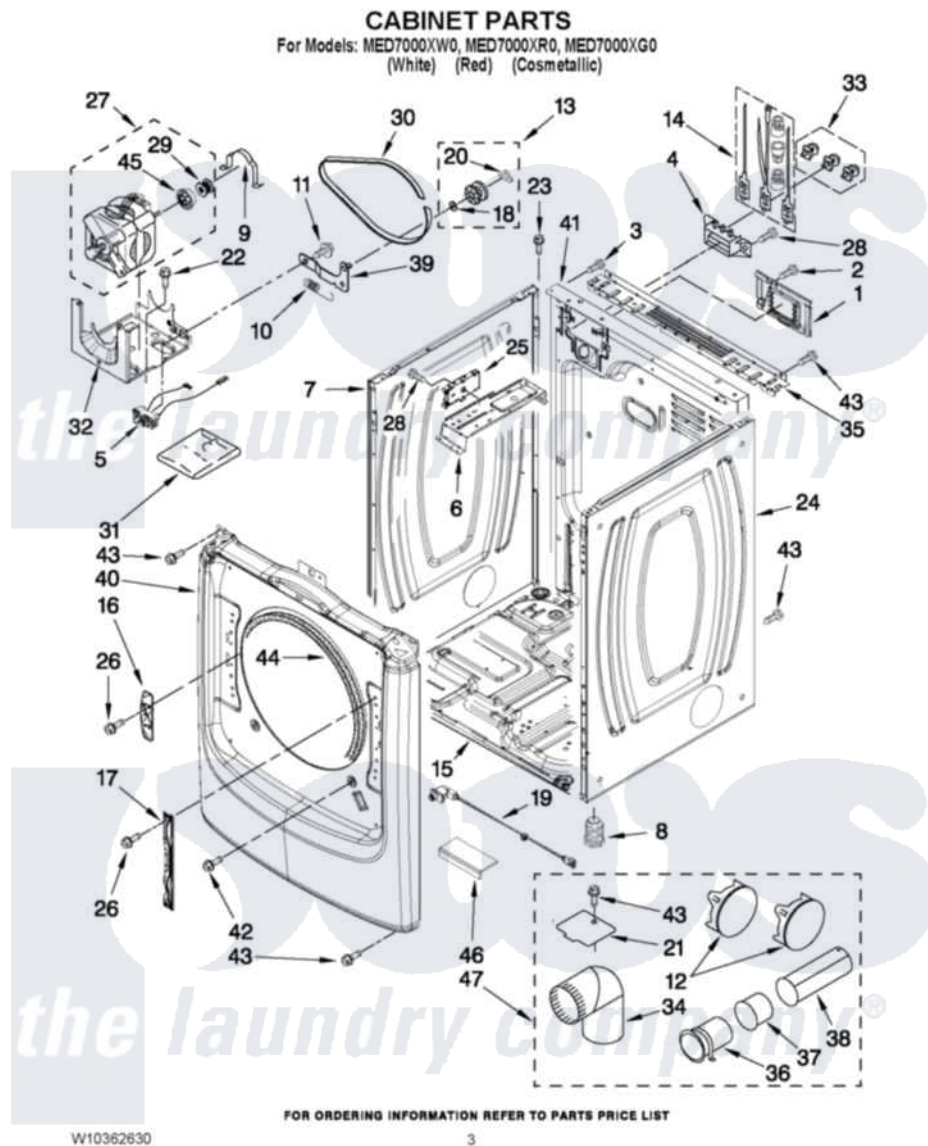

# Maytag MED7000XR0 02 - CABINET PARTS

Maytag Residential Maytag MED7000XR0 Dryer Parts Parts Diagram 02 - CABINET PARTS  
Click on the part number to view part

Item	Original Part Number	Replaced By	Status	Part Description
1	<a href="#">W10316167</a>			Cover,
2	3390814	<a href="#">90767</a>		Screw, 8A X 3/8 HeX Washer Head Tapping
3	8533974	<a href="#">4331106</a>		Screw, No.10-32 X 7/16
4	<a href="#">3397659</a>			Block, Terminal
5	W10246525	<a href="#">W10314253</a>		Switch, Assembly Broken Belt
6	<a href="#">W10259611</a>			Bracket, Control
7	<a href="#">W10192435</a>			Panel, Side
"	W10337789	<a href="#">W10468502</a>		Panel, Side
"	<a href="#">W10301058</a>			Panel, Side
8	3392100	<a href="#">49621</a>		Feet-Leveling
NI	<a href="#">279810</a>			Foot-Optional
9	<a href="#">660658</a>			Clamp, Motor Mounting 343481 685441
10	<a href="#">3387374</a>			Spring, Idler
11	<a href="#">3389420</a>			Retainer-Idler 1/4-20 X 1/16
12	<a href="#">49252</a>			Plug, Multivent