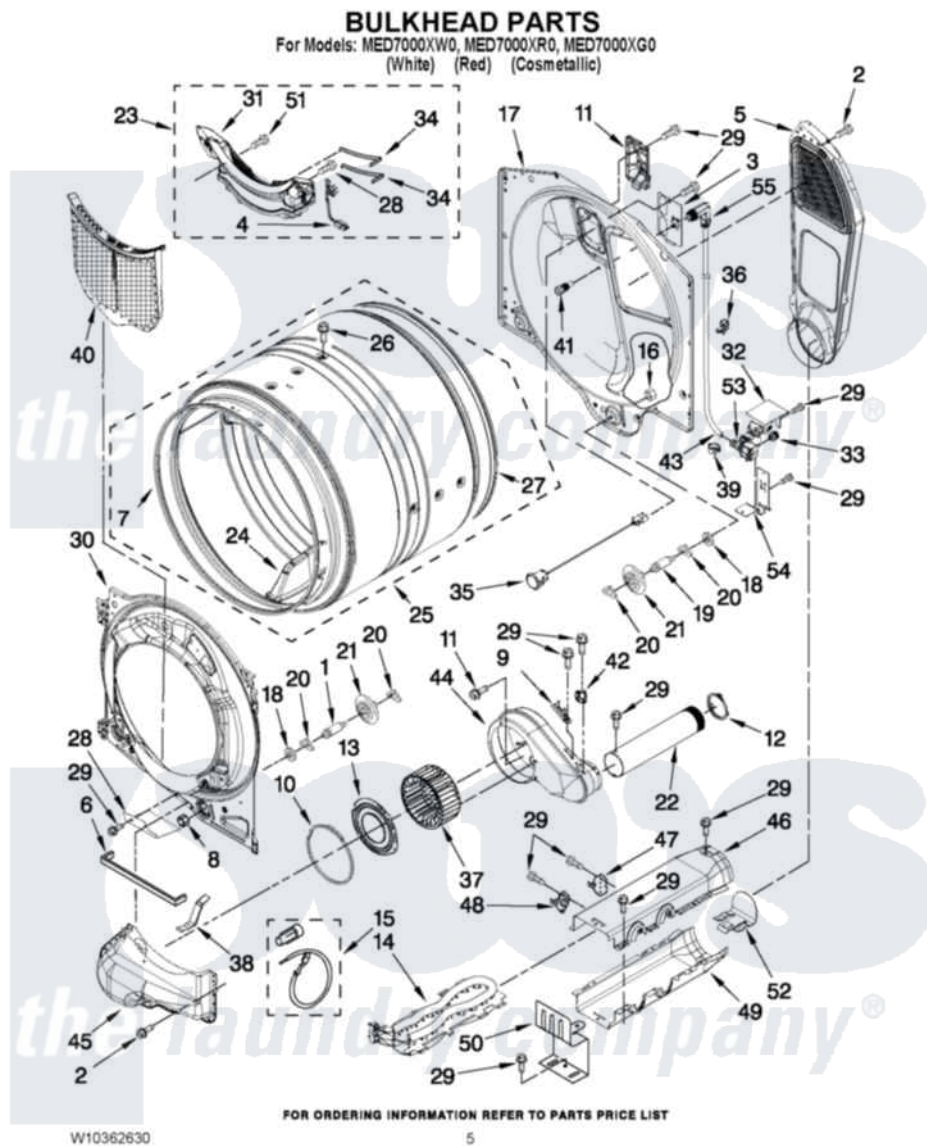

Maytag MED7000XR0 03 - BULKHEAD PARTS

Maytag [Residential Maytag MED7000XR0 Dryer Parts](#) Parts Diagram 03 - BULKHEAD PARTS
Click on the part number to view part

Item	Original Part Number	Replaced By	Status	Part Description
1	W10359271			Shaft, Drum Roller Threads
2	3390647	488729		Screw
3	W10249422			Nozzle, Bracket Rear
4	W10298258			Harness, Sensor
5	697354	3387911		Duct-Air
6	W10211950			Seal, Outlet Housing
7	W10273050			Seal, Drum Front
8	3934666	W10080210		Nut, 3/8 X 16
9	3392519			Thermal Limiter
10	697770			Seal, Cover Plate Blower Housing
11	W10208422			Rear Deflector
12	W10344699			Collar, Duct
13	W10211901			Collar Assembly
14	8544771			Heater Element
15	279457			Wire Kit, Terminal
16	W10001120	W10080190		Nut, 3/8-16