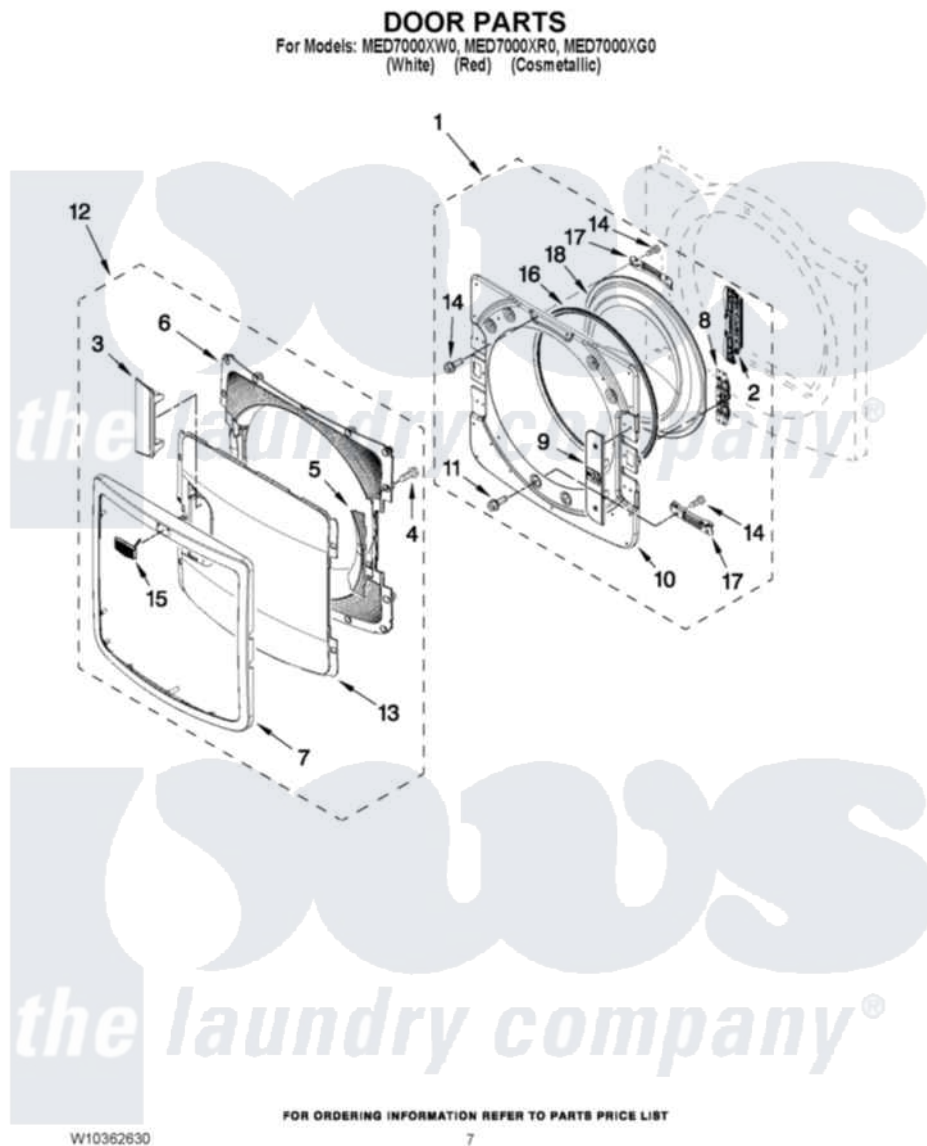

Maytag MED7000XR0 04 - DOOR PARTS

Maytag [Residential Maytag MED7000XR0 Dryer Parts](#) Parts Diagram 04 - DOOR PARTS
Click on the part number to view part

Item	Original Part Number	Replaced By	Status	Part Description
1	W10272387			Door Assembly Inner
2	W10208414			Door Hinge Assembly
3	W10272398			Door Handle
4	9742177			Screw, 8-18 X .625
5	W10272400			Door Plug
6	W10272392			Door-Intermediate
7	W10272390			Trim Door
8	W10208254			Door Inner Screw, 10-32 X 1/2
9	W10272404			Cover, Door Catch
10	W10285652			Inner Door
11	W10288126			Screw, 10-32 X 1/2
12	W10272389			Door, Outer Assembly
13	W10272391			Screen, Outer Door
14	3393258	3373329D		Screw
15	W10316087			Badge Assembly
16	W10208417			Window Inner Door