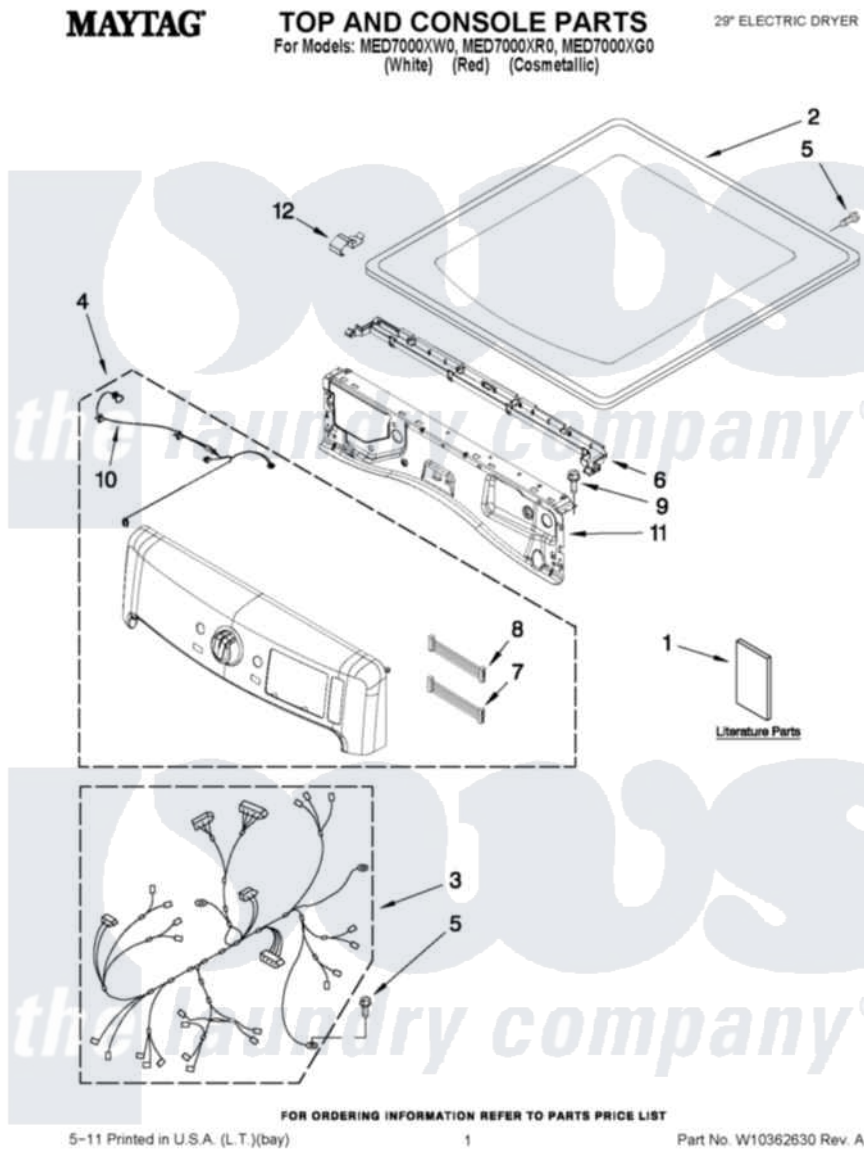

Maytag MED7000XW0 01 - TOP AND CONSOLE PARTS

Maytag Residential Maytag MED7000XW0 Dryer Parts Parts Diagram 01 - TOP AND CONSOLE PARTS
 Click on the part number to view part

Item	Original Part Number	Replaced By	Status	Part Description
1	W10312954		Not Available	USE & CARE GUIDE
"	W10316958		Not Available	TECH SHEET
"	W10057363		Not Available	USE & CARE GUIDE (ENGLISH)
2	W10208383			Top
"	W10337792			Top
"	W10301057			Top
3	W10295037			Harness, Main
4	W10350669			Panel, Console
"	W10350671			Panel, Console
"	W10350673	W10388467		Console
5	693995			Screw, Hex Head
6	W10317570			Water Channel
7	W10309986			Cable, Jumper
8	W10309987			Cable, Jumper
9	3390647	488729		Screw
10	W10267833			Cable, Led User-Interface