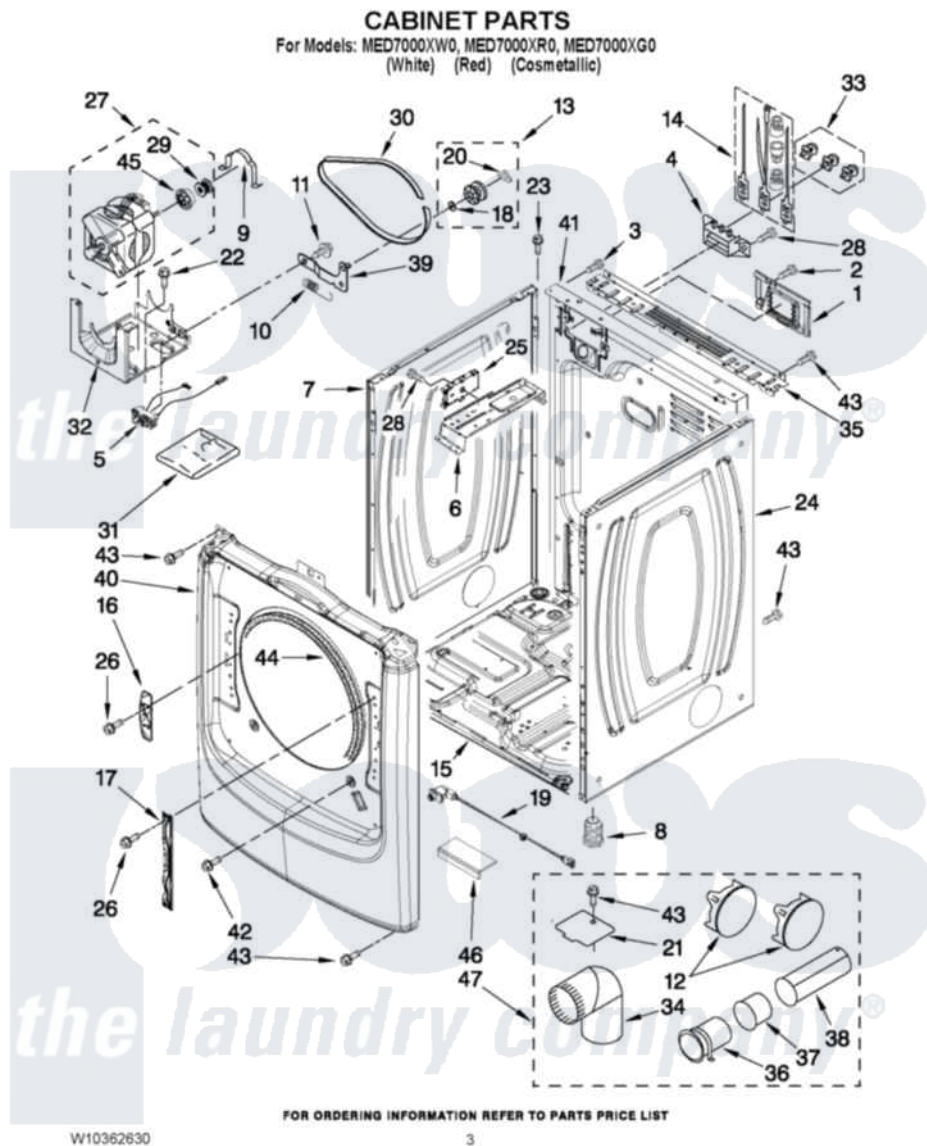

Maytag MED7000XW0 02 - CABINET PARTS

Maytag [Residential Maytag MED7000XW0 Dryer Parts](#) Parts Diagram 02 - CABINET PARTS
Click on the part number to view part

Item	Original Part Number	Replaced By	Status	Part Description
1	W10316167			Cover,
2	3390814	90767		Screw, 8A X 3/8 HeX Washer Head Tapping
3	8533974	4331106		Screw, No.10-32 X 7/16
4	3397659			Block, Terminal
5	W10246525	W10314253		Switch, Assembly Broken Belt
6	W10259611			Bracket, Control
7	W10192435			Panel, Side
"	W10337789	W10468502		Panel, Side
"	W10301058			Panel, Side
8	3392100	49621		Feet-Leveling
NI	279810			Foot-Optional
9	660658			Clamp, Motor Mounting 343481 685441
10	3387374			Spring, Idler
11	3389420			Retainer-Idler 1/4-20 X 1/16
12	49252			Plug, Multivent