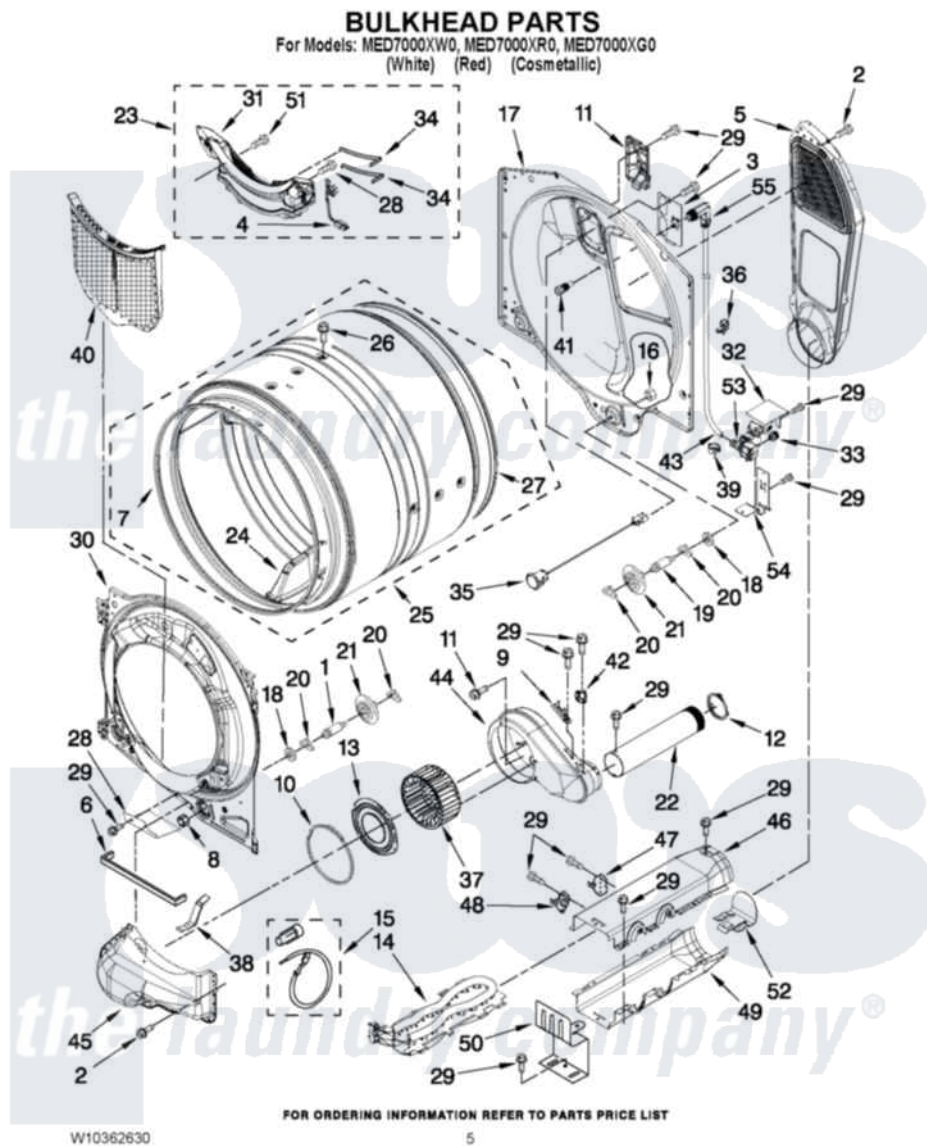

Maytag MED7000XW0 03 - BULKHEAD PARTS

Maytag [Residential Maytag MED7000XW0 Dryer Parts](#) Parts Diagram 03 - BULKHEAD PARTS
Click on the part number to view part

Item	Original Part Number	Replaced By	Status	Part Description
1	W10359271			Shaft, Drum Roller Threads
2	3390647	488729		Screw
3	W10249422			Nozzle, Bracket Rear
4	W10298258			Harness, Sensor
5	697354	3387911		Duct-Air
6	W10211950			Seal, Outlet Housing
7	W10273050			Seal, Drum Front
8	3934666	W10080210		Nut, 3/8 X 16
9	3392519			Thermal Limiter
10	697770			Seal, Cover Plate Blower Housing
11	W10208422			Rear Deflector
12	W10344699			Collar, Duct
13	W10211901			Collar Assembly
14	8544771			Heater Element
15	279457			Wire Kit, Terminal
16	W10001120	W10080190		Nut, 3/8-16