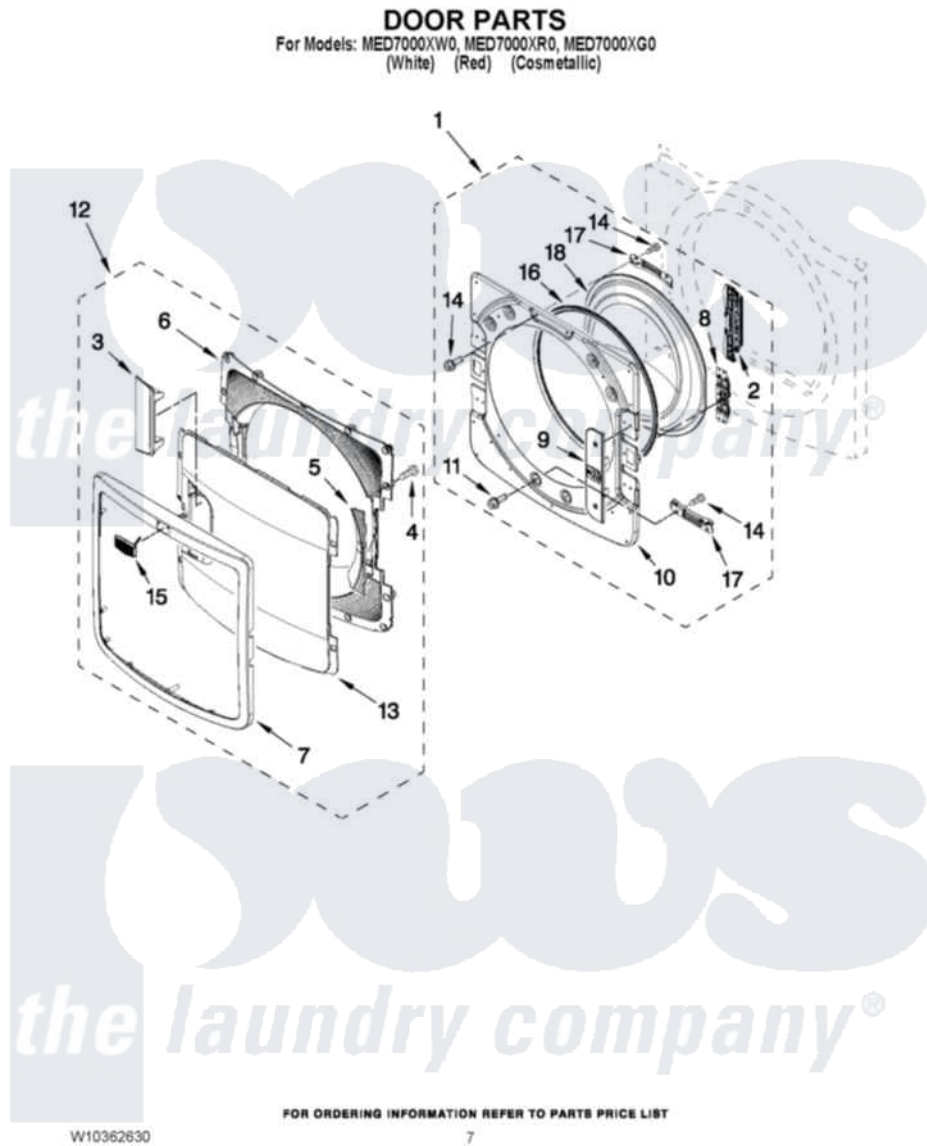

Maytag MED7000XW0 04 - DOOR PARTS

Maytag [Residential Maytag MED7000XW0 Dryer Parts](#) Parts Diagram 04 - DOOR PARTS
Click on the part number to view part

Item	Original Part Number	Replaced By	Status	Part Description
1	W10272387			Door Assembly Inner
2	W10208414			Door Hinge Assembly
3	W10272398			Door Handle
4	9742177			Screw, 8-18 X .625
5	W10272400			Door Plug
6	W10272392			Door-Intermediate
7	W10272390			Trim Door
8	W10208254			Door Inner Screw, 10-32 X 1/2
9	W10272404			Cover, Door Catch
10	W10285652			Inner Door
11	W10288126			Screw, 10-32 X 1/2
12	W10272389			Door, Outer Assembly
13	W10272391			Screen, Outer Door
14	3393258	3373329D		Screw
15	W10316087			Badge Assembly
16	W10208417			Window Inner Door